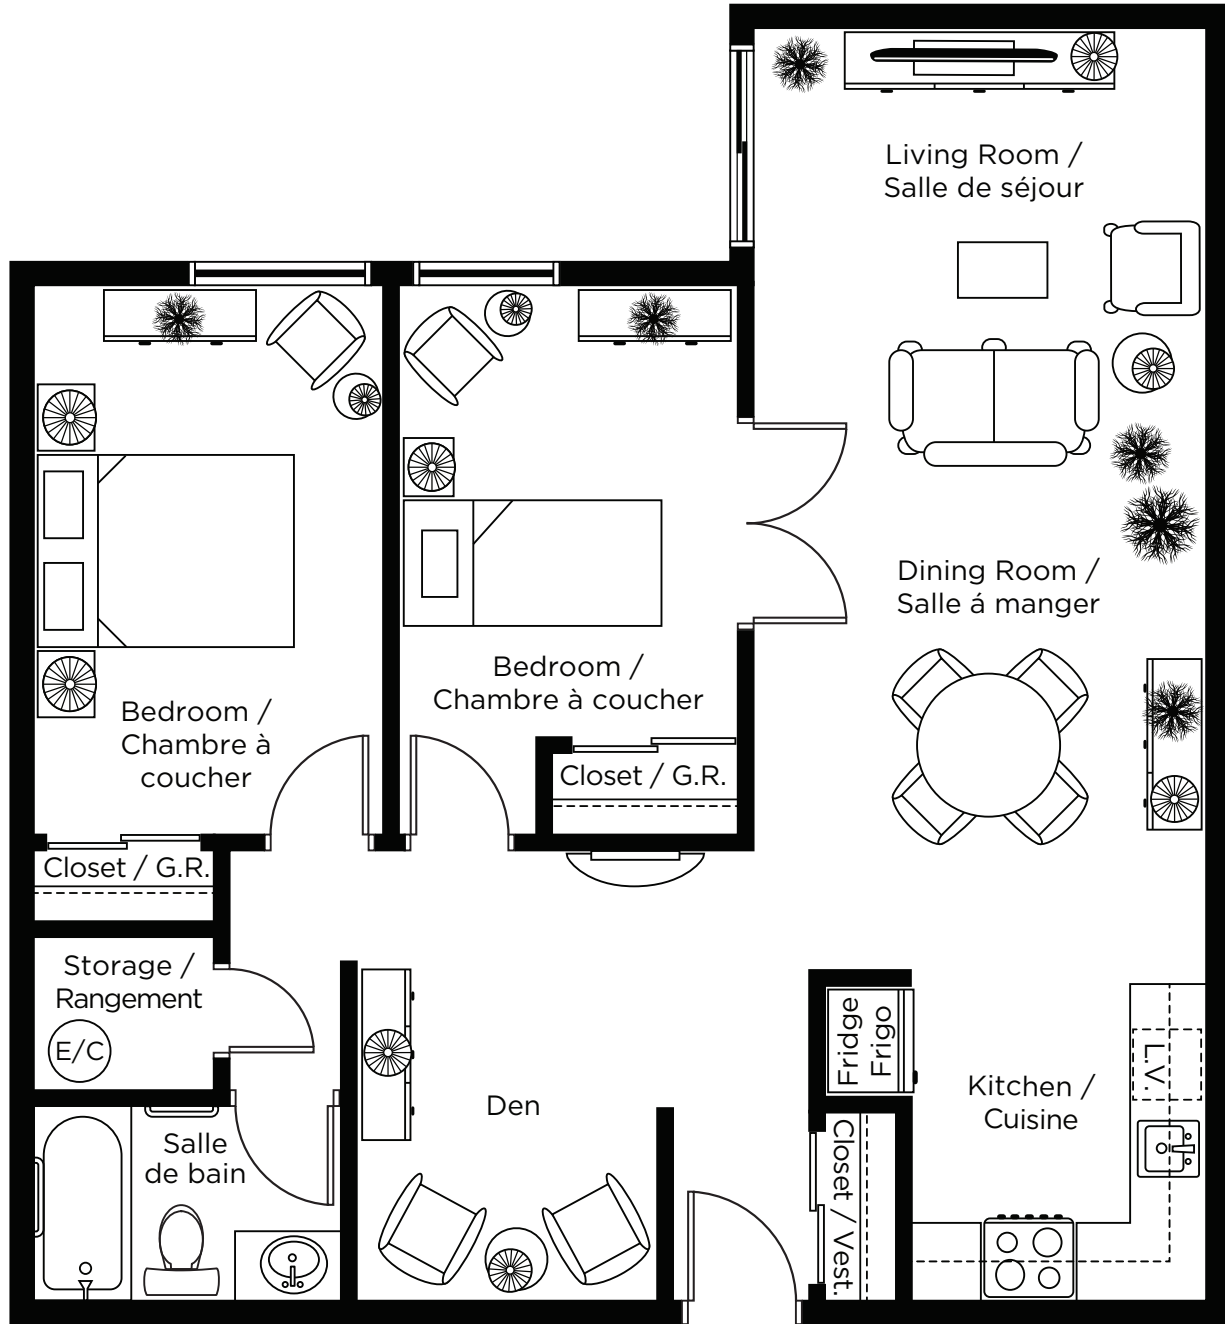

CHARTwell

BELCOURT

retirement residence

1344 Belcourt Boulevard
Orléans • **613-688-3385**

Suite Plans

TWO BEDROOM

ALL ILLUSTRATIONS ARE ARTIST'S CONCEPT PLANS AND SPECIFICATIONS MAY CHANGE WITHOUT NOTICE.
ACTUAL USABLE FLOOR SPACE MAY VARY FROM STATED FLOOR AREA. E & O.E.

Two Bedroom / 2 chambre

Unit/unité 103, 203, 303
1080 pi²

ALL ILLUSTRATIONS ARE ARTIST'S CONCEPT PLANS AND SPECIFICATIONS MAY CHANGE WITHOUT NOTICE. ACTUAL USABLE FLOOR SPACE MAY VARY FROM STATED FLOOR AREA. E & O.E.

CES ILLUSTRATIONS SONT DES DESSINS D'ARTISTE ET PEUVENT DIFFÉRER DES PLANS RÉELS. LES SPÉCIFICATIONS ET LES PLANS DE PLANCHER PEUVENT CHANGER SANS PRÉAVIS.

Two Bedroom / 2 chambre

Unit / unité 110, 210, 310
725 pi²