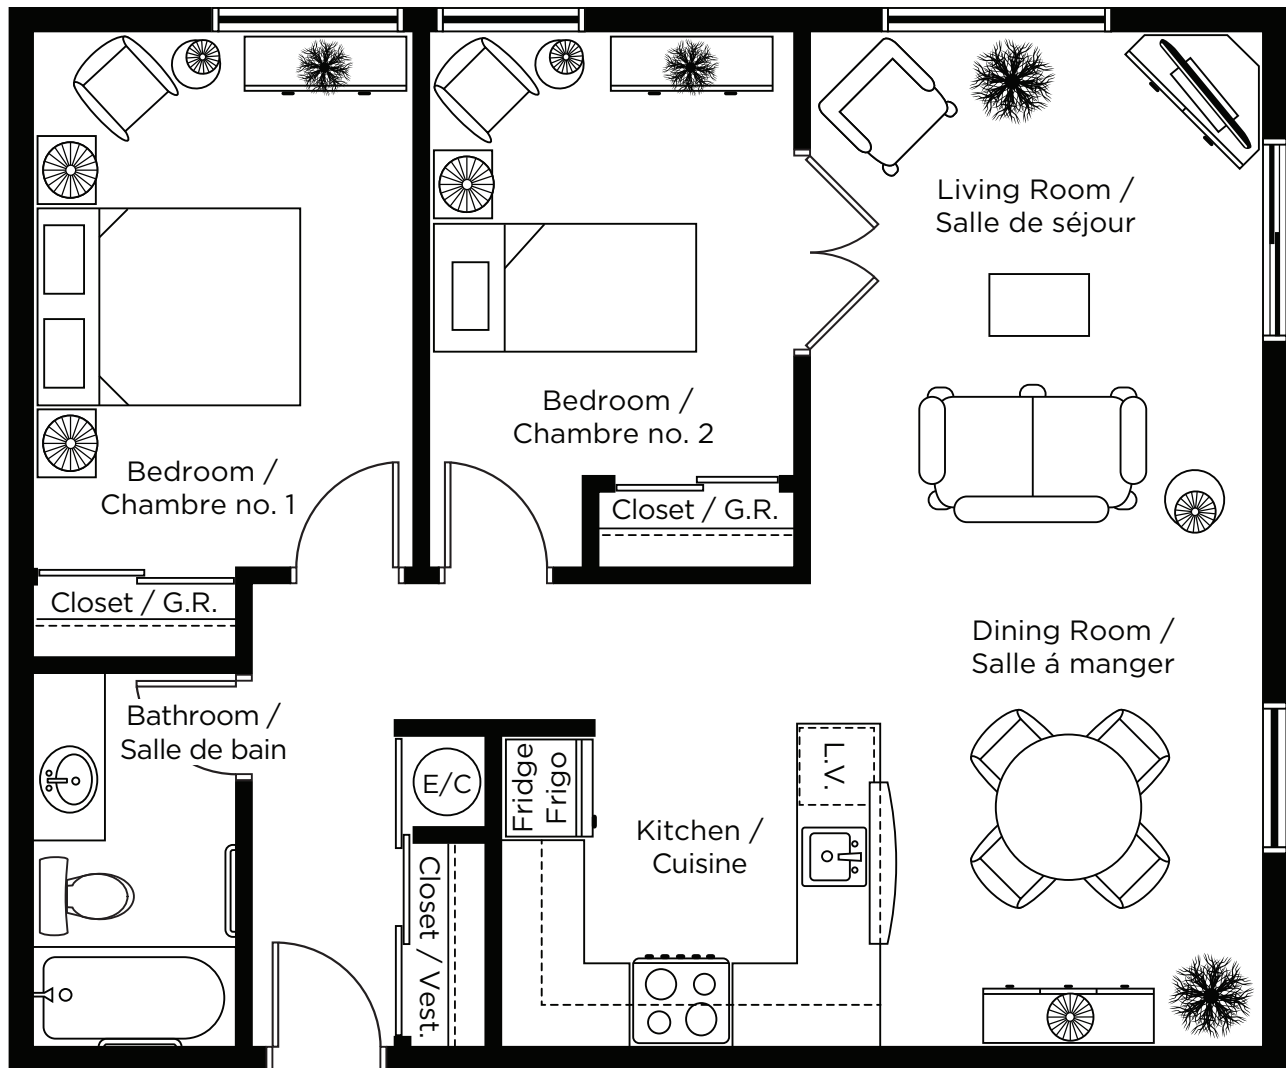

CHARTwell

BELCOURT

retirement residence

1344 Belcourt Boulevard
Orléans • **613-688-3385**

Suite Plans

TWO BEDROOM

ALL ILLUSTRATIONS ARE ARTIST'S CONCEPT PLANS AND SPECIFICATIONS MAY CHANGE WITHOUT NOTICE.
ACTUAL USABLE FLOOR SPACE MAY VARY FROM STATED FLOOR AREA. E & O.E.

Two Bedroom / 2 chambre

Unit/unité 103, 203, 303
1080 pi²

ALL ILLUSTRATIONS ARE ARTIST'S CONCEPT PLANS AND SPECIFICATIONS MAY CHANGE WITHOUT NOTICE. ACTUAL USABLE FLOOR SPACE MAY VARY FROM STATED FLOOR AREA. E & O.E.

CES ILLUSTRATIONS SONT DES DESSINS D'ARTISTE ET PEUVENT DIFFÉRER DES PLANS RÉELS. LES SPÉCIFICATIONS ET LES PLANS DE PLANCHER PEUVENT CHANGER SANS PRÉAVIS.

Two Bedroom / 2 chambre

Unit / unité 110, 210, 310
725 pi²