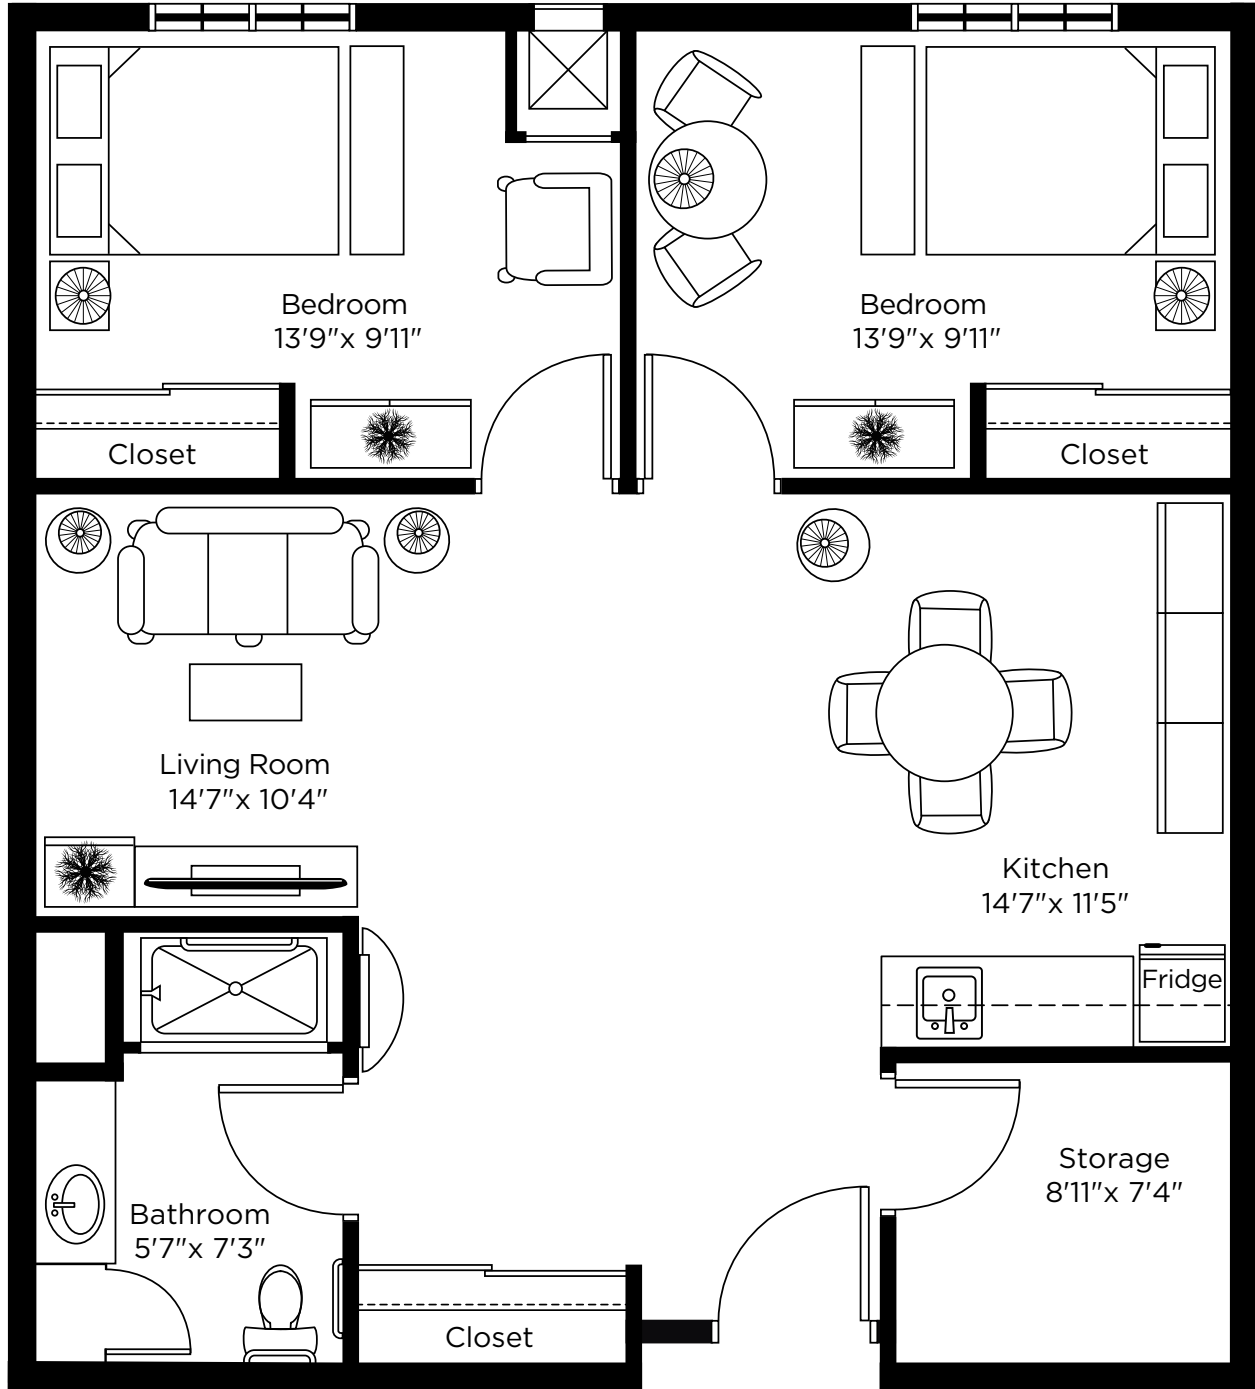

Two Bedroom

Suite 109
607 sq.ft.

ALL ILLUSTRATIONS ARE ARTIST'S CONCEPT PLANS AND SPECIFICATIONS MAY CHANGE WITHOUT NOTICE.
ACTUAL USABLE FLOOR SPACE MAY VARY FROM STATED FLOOR AREA. E & O.E.

Two Bedroom

Suite 233, 335
 900 sq.ft.

ALL ILLUSTRATIONS ARE ARTIST'S CONCEPT PLANS AND SPECIFICATIONS MAY CHANGE WITHOUT NOTICE.
 ACTUAL USABLE FLOOR SPACE MAY VARY FROM STATED FLOOR AREA. E & O.E.

Two Bedroom

Suite 234, 334
 900 sq.ft.

ALL ILLUSTRATIONS ARE ARTIST'S CONCEPT PLANS AND SPECIFICATIONS MAY CHANGE WITHOUT NOTICE.
 ACTUAL USABLE FLOOR SPACE MAY VARY FROM STATED FLOOR AREA. E & O.E.