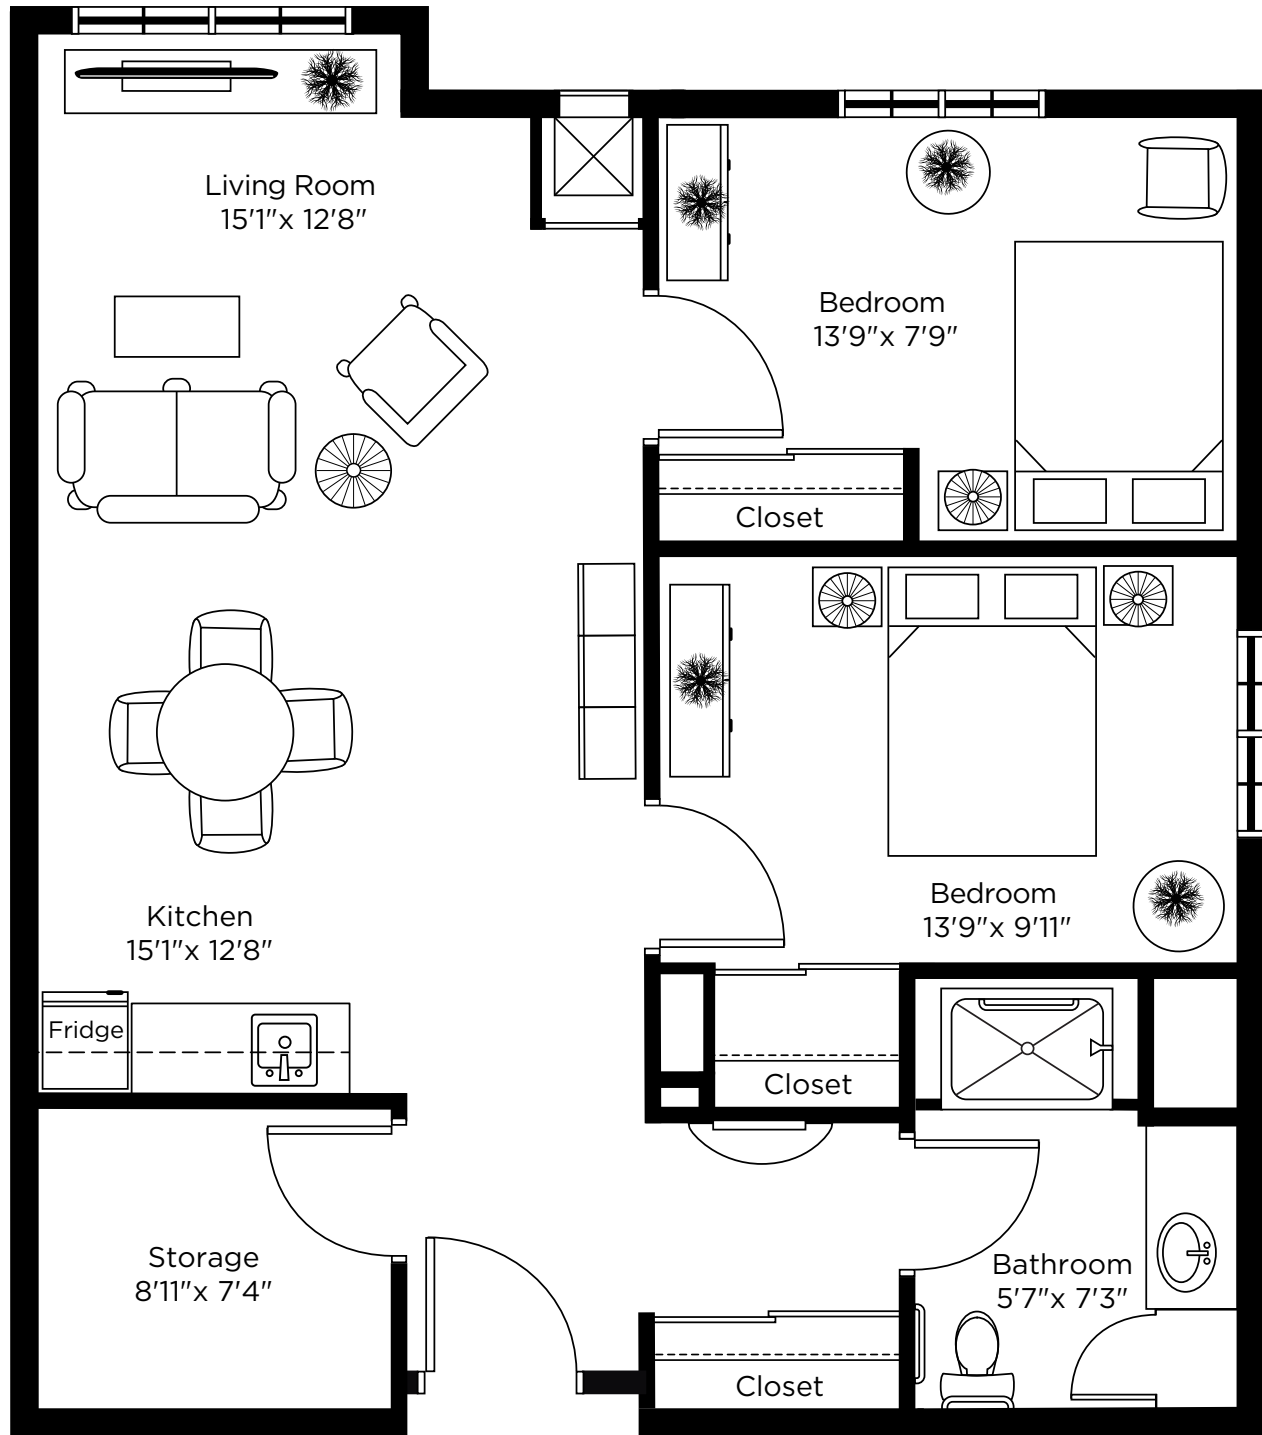

Two Bedroom

Suite 109
607 sq.ft.

ALL ILLUSTRATIONS ARE ARTIST'S CONCEPT PLANS AND SPECIFICATIONS MAY CHANGE WITHOUT NOTICE.
ACTUAL USABLE FLOOR SPACE MAY VARY FROM STATED FLOOR AREA. E & O.E.

Two Bedroom

Suite 233, 335
 900 sq.ft.

ALL ILLUSTRATIONS ARE ARTIST'S CONCEPT PLANS AND SPECIFICATIONS MAY CHANGE WITHOUT NOTICE.
 ACTUAL USABLE FLOOR SPACE MAY VARY FROM STATED FLOOR AREA. E & O.E.

Two Bedroom

Suite 234, 334
 900 sq.ft.

ALL ILLUSTRATIONS ARE ARTIST'S CONCEPT PLANS AND SPECIFICATIONS MAY CHANGE WITHOUT NOTICE.
 ACTUAL USABLE FLOOR SPACE MAY VARY FROM STATED FLOOR AREA. E & O.E.