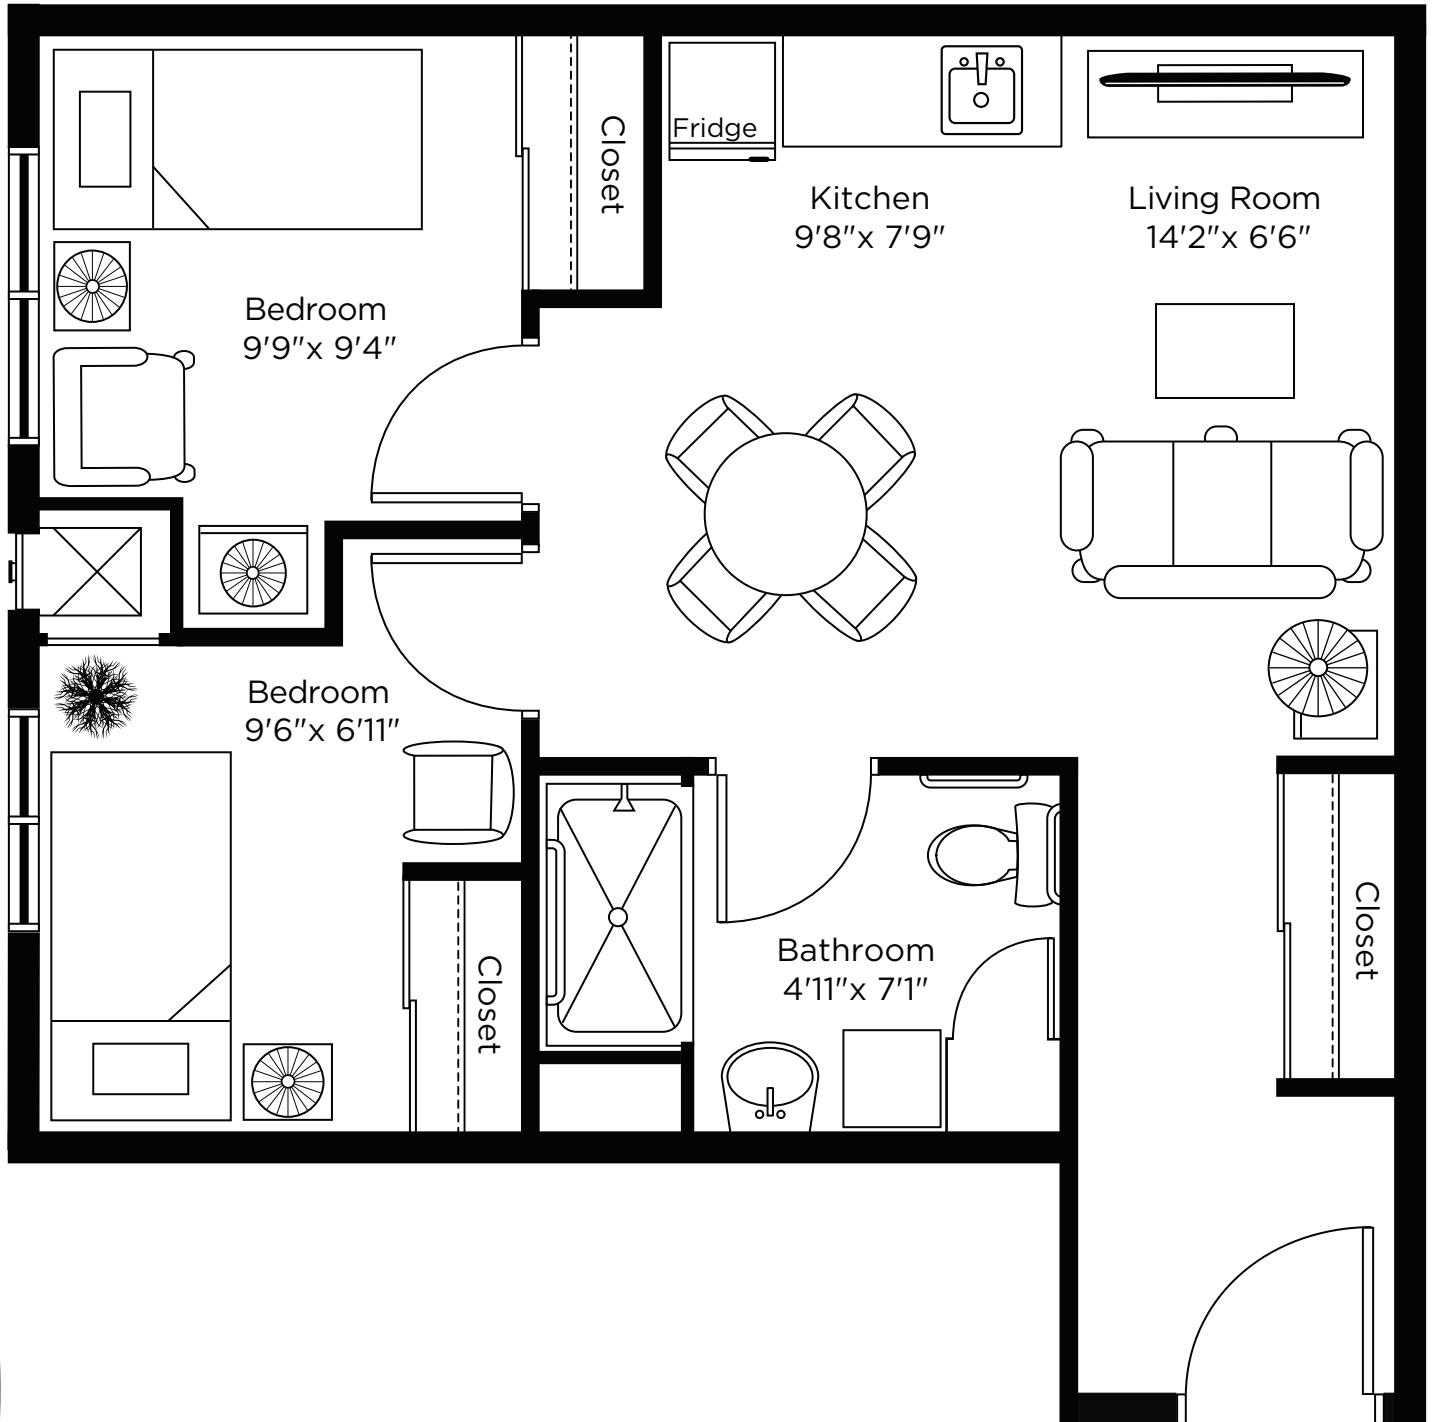

CHARTwell

GEORGIAN
TRADITIONS

retirement residence

57 Trott Boulevard
Collingwood • 705-532-9978

Suite Plans

TWO BEDROOM

ALL ILLUSTRATIONS ARE ARTIST'S CONCEPT PLANS AND SPECIFICATIONS MAY CHANGE WITHOUT NOTICE.
ACTUAL USABLE FLOOR SPACE MAY VARY FROM STATED FLOOR AREA. E & O.E.

Two Bedroom

Suite 109
607 sq.ft.

ALL ILLUSTRATIONS ARE ARTIST'S CONCEPT PLANS AND SPECIFICATIONS MAY CHANGE WITHOUT NOTICE.
ACTUAL USABLE FLOOR SPACE MAY VARY FROM STATED FLOOR AREA. E & O.E.

Two Bedroom

Suite 233, 335
 900 sq.ft.

ALL ILLUSTRATIONS ARE ARTIST'S CONCEPT PLANS AND SPECIFICATIONS MAY CHANGE WITHOUT NOTICE.
 ACTUAL USABLE FLOOR SPACE MAY VARY FROM STATED FLOOR AREA. E & O.E.

Two Bedroom

Suite 234, 334
 900 sq.ft.

ALL ILLUSTRATIONS ARE ARTIST'S CONCEPT PLANS AND SPECIFICATIONS MAY CHANGE WITHOUT NOTICE.
 ACTUAL USABLE FLOOR SPACE MAY VARY FROM STATED FLOOR AREA. E & O.E.