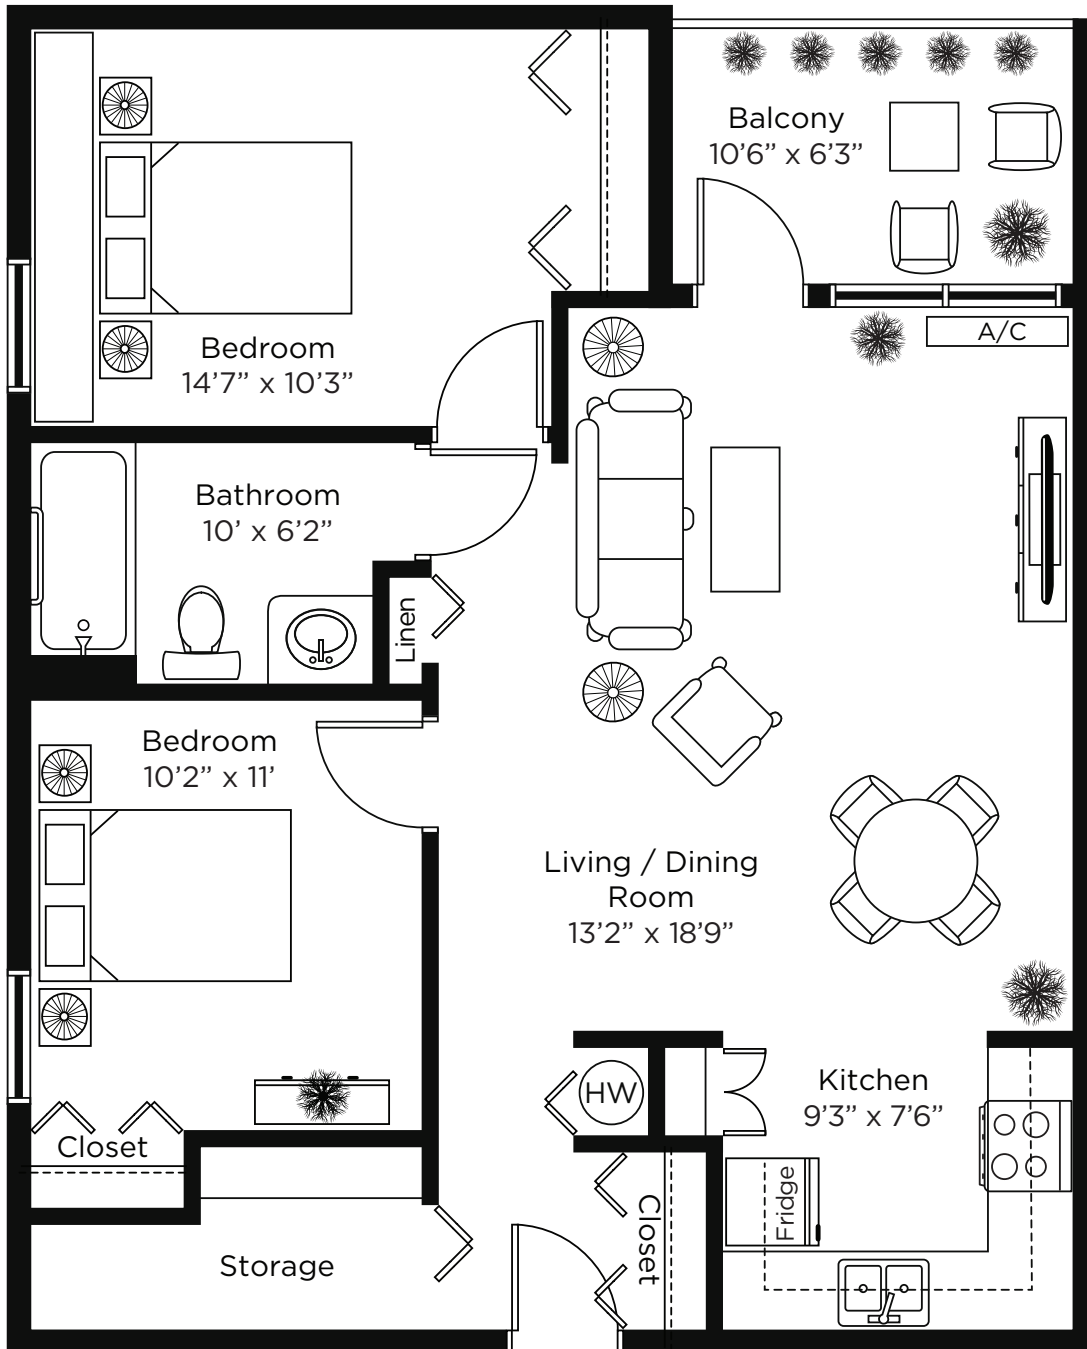

Streetsville

Two Bedroom
930 sq.ft.

ALL ILLUSTRATIONS ARE ARTIST'S CONCEPT PLANS AND SPECIFICATIONS MAY CHANGE WITHOUT NOTICE. ACTUAL USABLE FLOOR SPACE MAY VARY FROM STATED FLOOR AREA. E & O.E.

Streetsville 1

Two Bedroom
938 sq.ft.

ALL ILLUSTRATIONS ARE ARTIST'S CONCEPT PLANS AND SPECIFICATIONS MAY CHANGE WITHOUT NOTICE.
ACTUAL USABLE FLOOR SPACE MAY VARY FROM STATED FLOOR AREA. E & O.E.