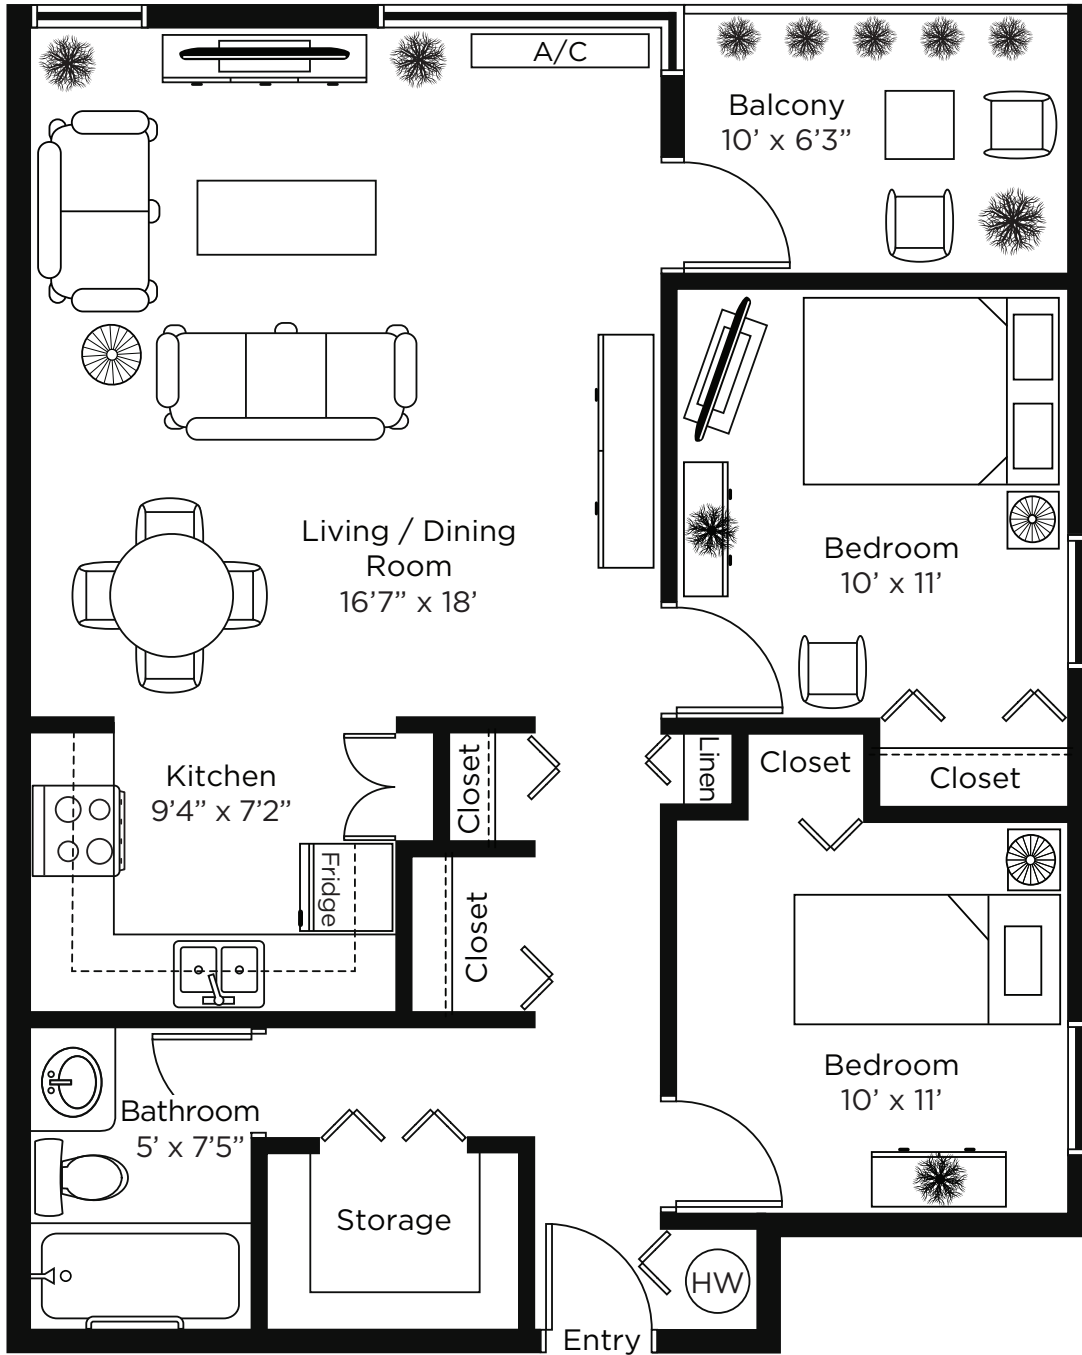

CHARTwell

HERITAGE GLEN

retirement residence

6515 Glen Erin Drive
Mississauga • 289-652-4205

Suite Plans

2 BEDROOM

ALL ILLUSTRATIONS ARE ARTIST'S CONCEPT PLANS AND SPECIFICATIONS MAY CHANGE WITHOUT NOTICE.
ACTUAL USABLE FLOOR SPACE MAY VARY FROM STATED FLOOR AREA. E & O.E.

Streetsville

Two Bedroom
930 sq.ft.

ALL ILLUSTRATIONS ARE ARTIST'S CONCEPT PLANS AND SPECIFICATIONS MAY CHANGE WITHOUT NOTICE. ACTUAL USABLE FLOOR SPACE MAY VARY FROM STATED FLOOR AREA. E & O.E.

Streetsville 1

Two Bedroom
938 sq.ft.

ALL ILLUSTRATIONS ARE ARTIST'S CONCEPT PLANS AND SPECIFICATIONS MAY CHANGE WITHOUT NOTICE.
ACTUAL USABLE FLOOR SPACE MAY VARY FROM STATED FLOOR AREA. E & O.E.