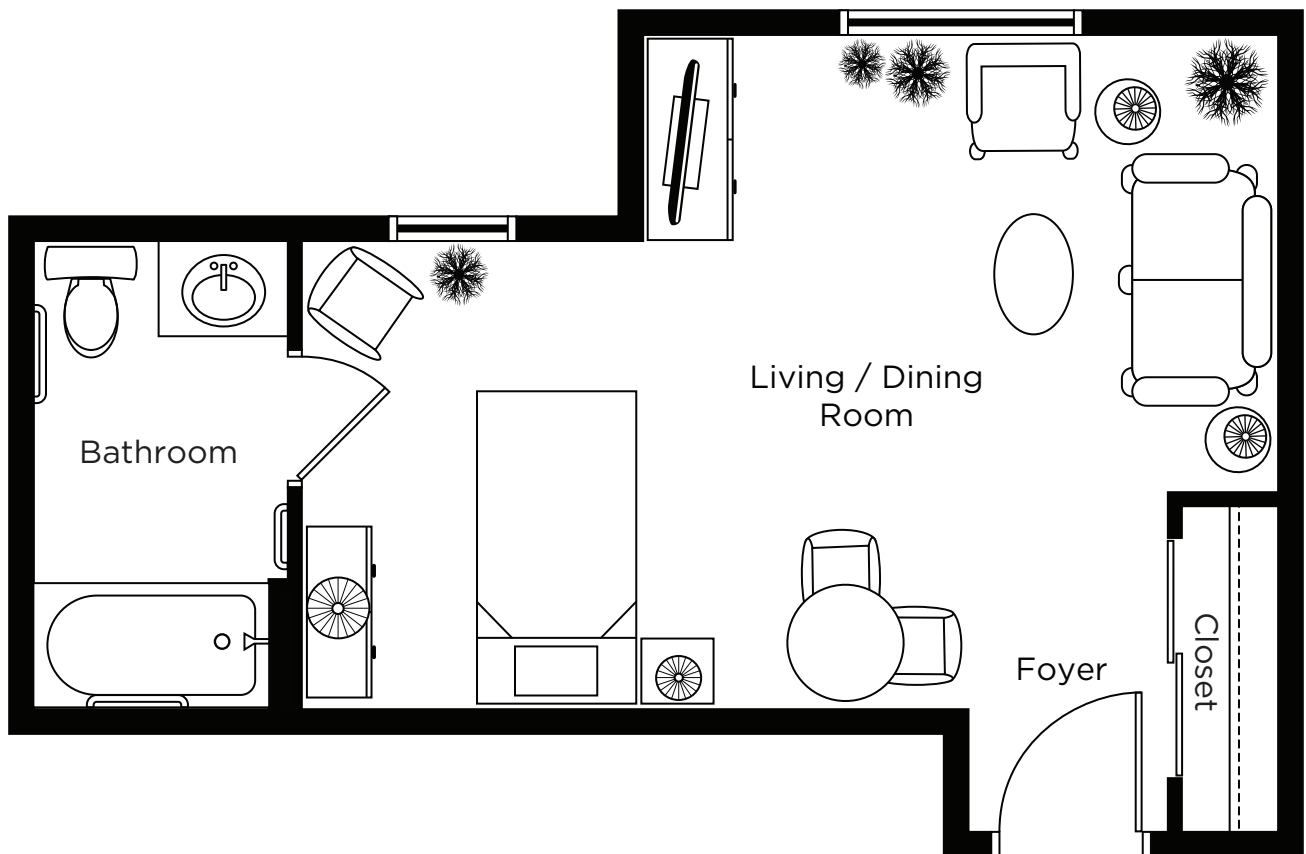

Windebank Studio

Suite Paragon
375 sq.ft.

ALL ILLUSTRATIONS ARE ARTIST'S CONCEPT PLANS AND SPECIFICATIONS MAY CHANGE WITHOUT NOTICE.
ACTUAL USABLE FLOOR SPACE MAY VARY FROM STATED FLOOR AREA. E & O.E.

Abottsford Studio

355 sq.ft.

ALL ILLUSTRATIONS ARE ARTIST'S CONCEPT PLANS AND SPECIFICATIONS MAY CHANGE WITHOUT NOTICE.
ACTUAL USABLE FLOOR SPACE MAY VARY FROM STATED FLOOR AREA. E & O.E.

Limoge Studio

338 sq.ft.

ALL ILLUSTRATIONS ARE ARTIST'S CONCEPT PLANS AND SPECIFICATIONS MAY CHANGE WITHOUT NOTICE. ACTUAL USABLE FLOOR SPACE MAY VARY FROM STATED FLOOR AREA. E & O.E.

Royal Doulton Studio

450 sq.ft.

ALL ILLUSTRATIONS ARE ARTIST'S CONCEPT PLANS AND SPECIFICATIONS MAY CHANGE WITHOUT NOTICE. ACTUAL USABLE FLOOR SPACE MAY VARY FROM STATED FLOOR AREA. E & O.E.

Gainsborough Studio

407 sq.ft.

ALL ILLUSTRATIONS ARE ARTIST'S CONCEPT PLANS AND SPECIFICATIONS MAY CHANGE WITHOUT NOTICE. ACTUAL USABLE FLOOR SPACE MAY VARY FROM STATED FLOOR AREA. E & O.E.

Aynsley Studio

376 sq.ft.

ALL ILLUSTRATIONS ARE ARTIST'S CONCEPT PLANS AND SPECIFICATIONS MAY CHANGE WITHOUT NOTICE. ACTUAL USABLE FLOOR SPACE MAY VARY FROM STATED FLOOR AREA. E & O.E.