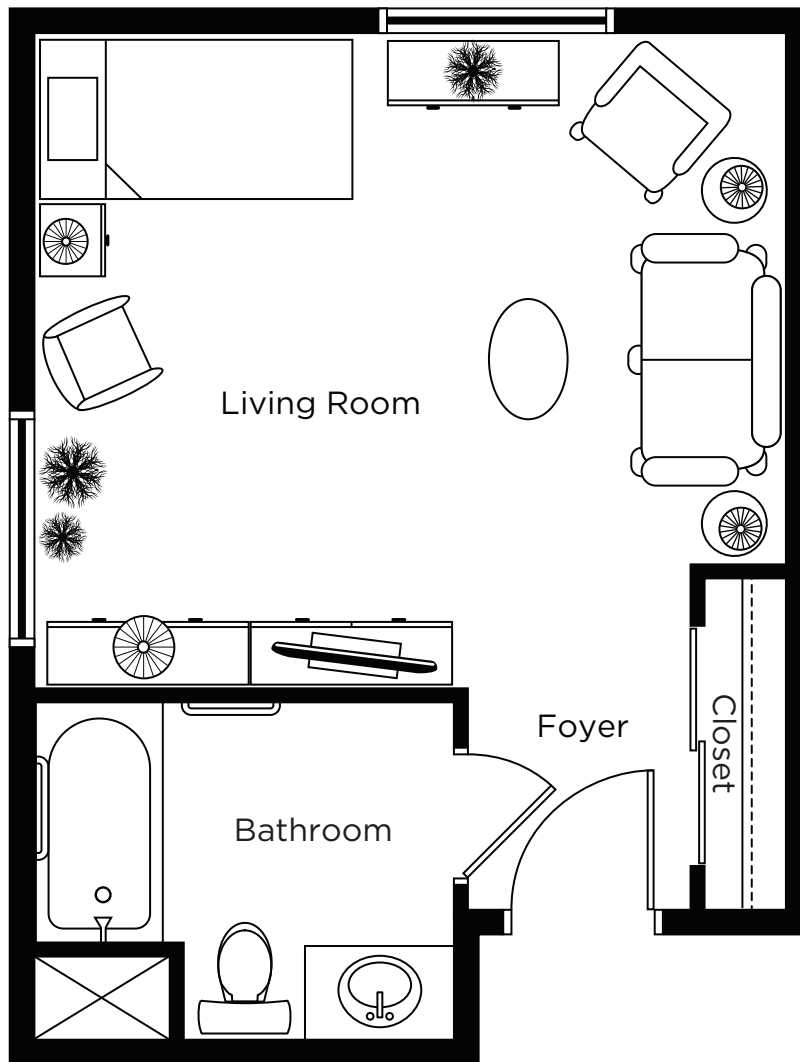

ALL ILLUSTRATIONS ARE ARTIST'S CONCEPT PLANS AND SPECIFICATIONS MAY CHANGE WITHOUT NOTICE.
ACTUAL USABLE FLOOR SPACE MAY VARY FROM STATED FLOOR AREA. E & O.E.

Dresdin Studio

267 sq.ft.

ALL ILLUSTRATIONS ARE ARTIST'S CONCEPT PLANS AND SPECIFICATIONS MAY CHANGE WITHOUT NOTICE. ACTUAL USABLE FLOOR SPACE MAY VARY FROM STATED FLOOR AREA. E & O.E.

Windebank Studio

Suite Paragon
375 sq.ft.

ALL ILLUSTRATIONS ARE ARTIST'S CONCEPT PLANS AND SPECIFICATIONS MAY CHANGE WITHOUT NOTICE.
ACTUAL USABLE FLOOR SPACE MAY VARY FROM STATED FLOOR AREA. E & O.E.

Abottsford Studio

355 sq.ft.

ALL ILLUSTRATIONS ARE ARTIST'S CONCEPT PLANS AND SPECIFICATIONS MAY CHANGE WITHOUT NOTICE.
ACTUAL USABLE FLOOR SPACE MAY VARY FROM STATED FLOOR AREA. E & O.E.

Limoge Studio

338 sq.ft.

ALL ILLUSTRATIONS ARE ARTIST'S CONCEPT PLANS AND SPECIFICATIONS MAY CHANGE WITHOUT NOTICE. ACTUAL USABLE FLOOR SPACE MAY VARY FROM STATED FLOOR AREA. E & O.E.

Royal Doulton Studio

450 sq.ft.

ALL ILLUSTRATIONS ARE ARTIST'S CONCEPT PLANS AND SPECIFICATIONS MAY CHANGE WITHOUT NOTICE. ACTUAL USABLE FLOOR SPACE MAY VARY FROM STATED FLOOR AREA. E & O.E.

Gainsborough Studio