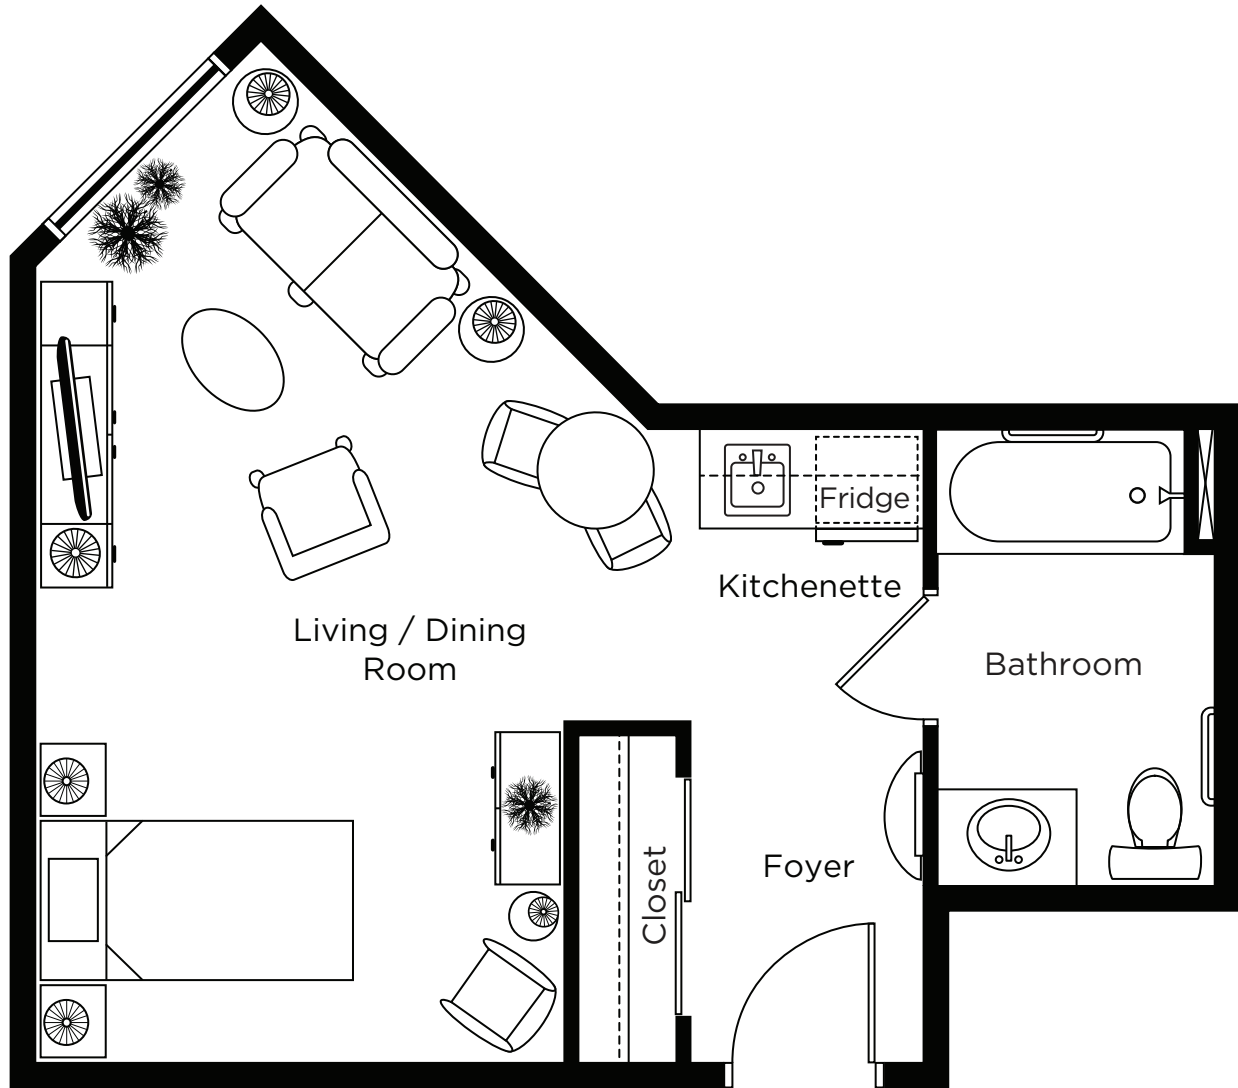

Windebank Studio

Suite Paragon
375 sq.ft.

ALL ILLUSTRATIONS ARE ARTIST'S CONCEPT PLANS AND SPECIFICATIONS MAY CHANGE WITHOUT NOTICE.
ACTUAL USABLE FLOOR SPACE MAY VARY FROM STATED FLOOR AREA. E & O.E.

Abottsford Studio

355 sq.ft.

ALL ILLUSTRATIONS ARE ARTIST'S CONCEPT PLANS AND SPECIFICATIONS MAY CHANGE WITHOUT NOTICE.
ACTUAL USABLE FLOOR SPACE MAY VARY FROM STATED FLOOR AREA. E & O.E.

Limoge Studio

338 sq.ft.

ALL ILLUSTRATIONS ARE ARTIST'S CONCEPT PLANS AND SPECIFICATIONS MAY CHANGE WITHOUT NOTICE. ACTUAL USABLE FLOOR SPACE MAY VARY FROM STATED FLOOR AREA. E & O.E.

Royal Doulton Studio

450 sq.ft.

ALL ILLUSTRATIONS ARE ARTIST'S CONCEPT PLANS AND SPECIFICATIONS MAY CHANGE WITHOUT NOTICE. ACTUAL USABLE FLOOR SPACE MAY VARY FROM STATED FLOOR AREA. E & O.E.

Gainsborough Studio

407 sq.ft.

ALL ILLUSTRATIONS ARE ARTIST'S CONCEPT PLANS AND SPECIFICATIONS MAY CHANGE WITHOUT NOTICE. ACTUAL USABLE FLOOR SPACE MAY VARY FROM STATED FLOOR AREA. E & O.E.

Aynsley Studio

376 sq.ft.

ALL ILLUSTRATIONS ARE ARTIST'S CONCEPT PLANS AND SPECIFICATIONS MAY CHANGE WITHOUT NOTICE. ACTUAL USABLE FLOOR SPACE MAY VARY FROM STATED FLOOR AREA. E & O.E.