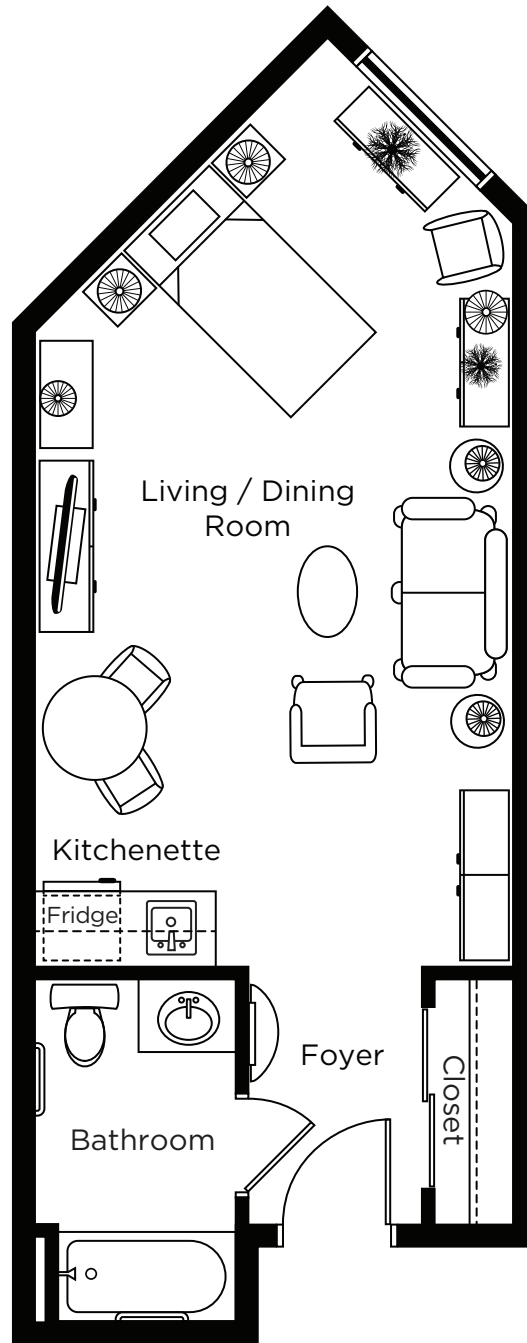

ALL ILLUSTRATIONS ARE ARTIST'S CONCEPT PLANS AND SPECIFICATIONS MAY CHANGE WITHOUT NOTICE.
ACTUAL USABLE FLOOR SPACE MAY VARY FROM STATED FLOOR AREA. E & O.E.

Dresdin Studio

267 sq.ft.

ALL ILLUSTRATIONS ARE ARTIST'S CONCEPT PLANS AND SPECIFICATIONS MAY CHANGE WITHOUT NOTICE. ACTUAL USABLE FLOOR SPACE MAY VARY FROM STATED FLOOR AREA. E & O.E.

Windebank Studio

Suite Paragon
375 sq.ft.

ALL ILLUSTRATIONS ARE ARTIST'S CONCEPT PLANS AND SPECIFICATIONS MAY CHANGE WITHOUT NOTICE.
ACTUAL USABLE FLOOR SPACE MAY VARY FROM STATED FLOOR AREA. E & O.E.

Abottsford Studio

355 sq.ft.

ALL ILLUSTRATIONS ARE ARTIST'S CONCEPT PLANS AND SPECIFICATIONS MAY CHANGE WITHOUT NOTICE.
ACTUAL USABLE FLOOR SPACE MAY VARY FROM STATED FLOOR AREA. E & O.E.

Limoge Studio

338 sq.ft.

ALL ILLUSTRATIONS ARE ARTIST'S CONCEPT PLANS AND SPECIFICATIONS MAY CHANGE WITHOUT NOTICE. ACTUAL USABLE FLOOR SPACE MAY VARY FROM STATED FLOOR AREA. E & O.E.

Royal Doulton Studio

450 sq.ft.

ALL ILLUSTRATIONS ARE ARTIST'S CONCEPT PLANS AND SPECIFICATIONS MAY CHANGE WITHOUT NOTICE. ACTUAL USABLE FLOOR SPACE MAY VARY FROM STATED FLOOR AREA. E & O.E.

Gainsborough Studio