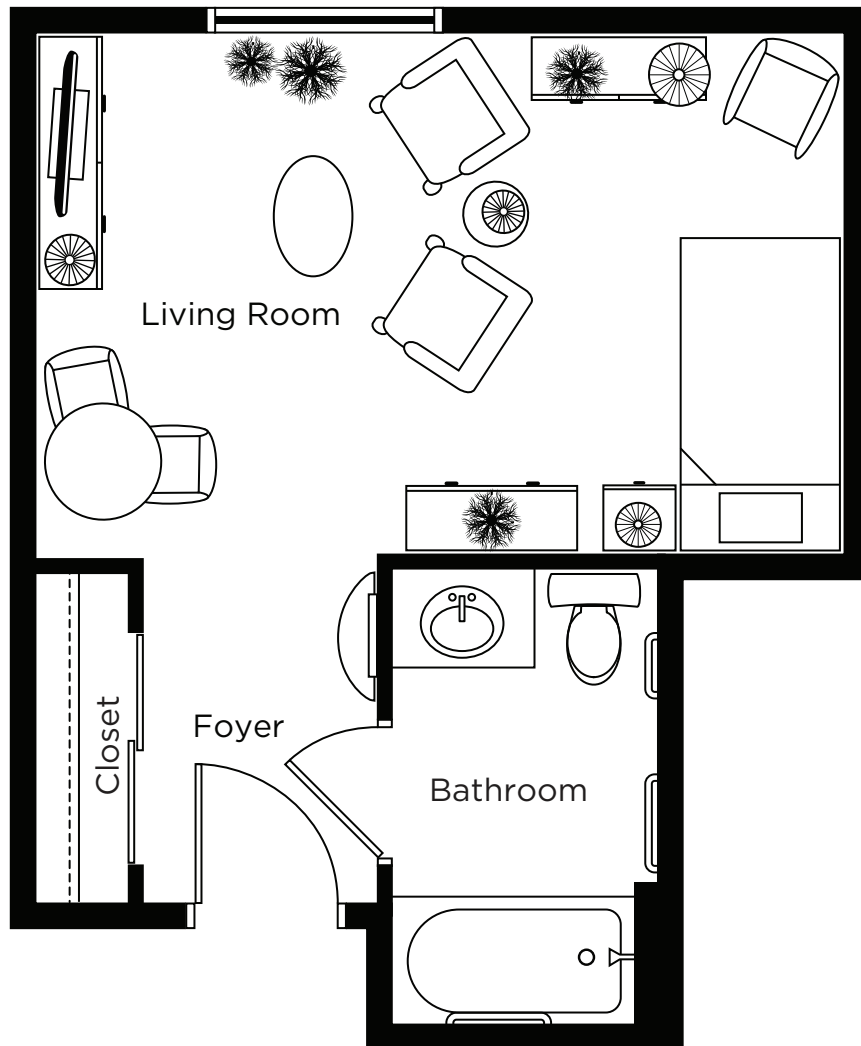

ALL ILLUSTRATIONS ARE ARTIST'S CONCEPT PLANS AND SPECIFICATIONS MAY CHANGE WITHOUT NOTICE.
ACTUAL USABLE FLOOR SPACE MAY VARY FROM STATED FLOOR AREA. E & O.E.

Dresdin Studio

267 sq.ft.

ALL ILLUSTRATIONS ARE ARTIST'S CONCEPT PLANS AND SPECIFICATIONS MAY CHANGE WITHOUT NOTICE. ACTUAL USABLE FLOOR SPACE MAY VARY FROM STATED FLOOR AREA. E & O.E.

Windebank Studio

Suite Paragon
375 sq.ft.

ALL ILLUSTRATIONS ARE ARTIST'S CONCEPT PLANS AND SPECIFICATIONS MAY CHANGE WITHOUT NOTICE.
ACTUAL USABLE FLOOR SPACE MAY VARY FROM STATED FLOOR AREA. E & O.E.

Abottsford Studio

355 sq.ft.

ALL ILLUSTRATIONS ARE ARTIST'S CONCEPT PLANS AND SPECIFICATIONS MAY CHANGE WITHOUT NOTICE.
ACTUAL USABLE FLOOR SPACE MAY VARY FROM STATED FLOOR AREA. E & O.E.

Limoge Studio

338 sq.ft.

ALL ILLUSTRATIONS ARE ARTIST'S CONCEPT PLANS AND SPECIFICATIONS MAY CHANGE WITHOUT NOTICE. ACTUAL USABLE FLOOR SPACE MAY VARY FROM STATED FLOOR AREA. E & O.E.

Royal Doulton Studio

450 sq.ft.

ALL ILLUSTRATIONS ARE ARTIST'S CONCEPT PLANS AND SPECIFICATIONS MAY CHANGE WITHOUT NOTICE. ACTUAL USABLE FLOOR SPACE MAY VARY FROM STATED FLOOR AREA. E & O.E.

Gainsborough Studio