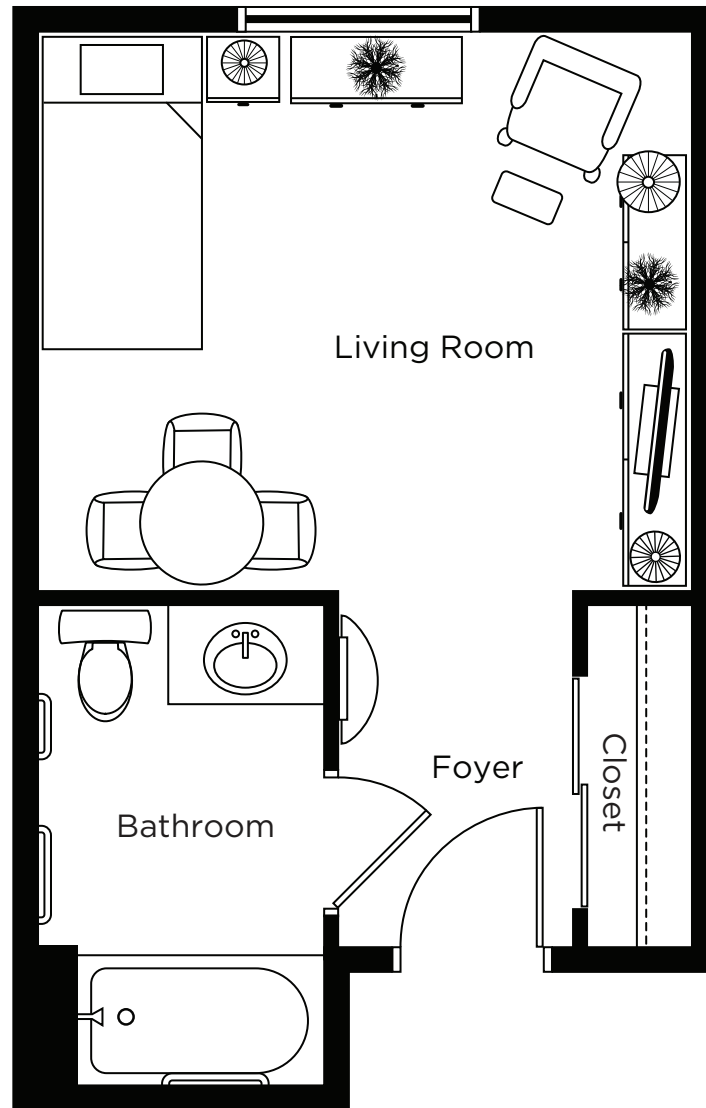

CHARTwell

KANATA

retirement residence

20 Shirley's Brook Drive
Kanata • 613-663-2966

Suite Plans

STUDIO

ALL ILLUSTRATIONS ARE ARTIST'S CONCEPT PLANS AND SPECIFICATIONS MAY CHANGE WITHOUT NOTICE.
ACTUAL USABLE FLOOR SPACE MAY VARY FROM STATED FLOOR AREA. E & O.E.

Wedgewood Studio

294 sq.ft.

ALL ILLUSTRATIONS ARE ARTIST'S CONCEPT PLANS AND SPECIFICATIONS MAY CHANGE WITHOUT NOTICE. ACTUAL USABLE FLOOR SPACE MAY VARY FROM STATED FLOOR AREA. E & O.E.

Minton Studio

283 sq.ft.

ALL ILLUSTRATIONS ARE ARTIST'S CONCEPT PLANS AND SPECIFICATIONS MAY CHANGE WITHOUT NOTICE.
ACTUAL USABLE FLOOR SPACE MAY VARY FROM STATED FLOOR AREA. E & O.E.

Dresdin Studio

267 sq.ft.

ALL ILLUSTRATIONS ARE ARTIST'S CONCEPT PLANS AND SPECIFICATIONS MAY CHANGE WITHOUT NOTICE. ACTUAL USABLE FLOOR SPACE MAY VARY FROM STATED FLOOR AREA. E & O.E.

Royal Doulton Studio

450 sq.ft.

ALL ILLUSTRATIONS ARE ARTIST'S CONCEPT PLANS AND SPECIFICATIONS MAY CHANGE WITHOUT NOTICE. ACTUAL USABLE FLOOR SPACE MAY VARY FROM STATED FLOOR AREA. E & O.E.

Gainsborough Studio