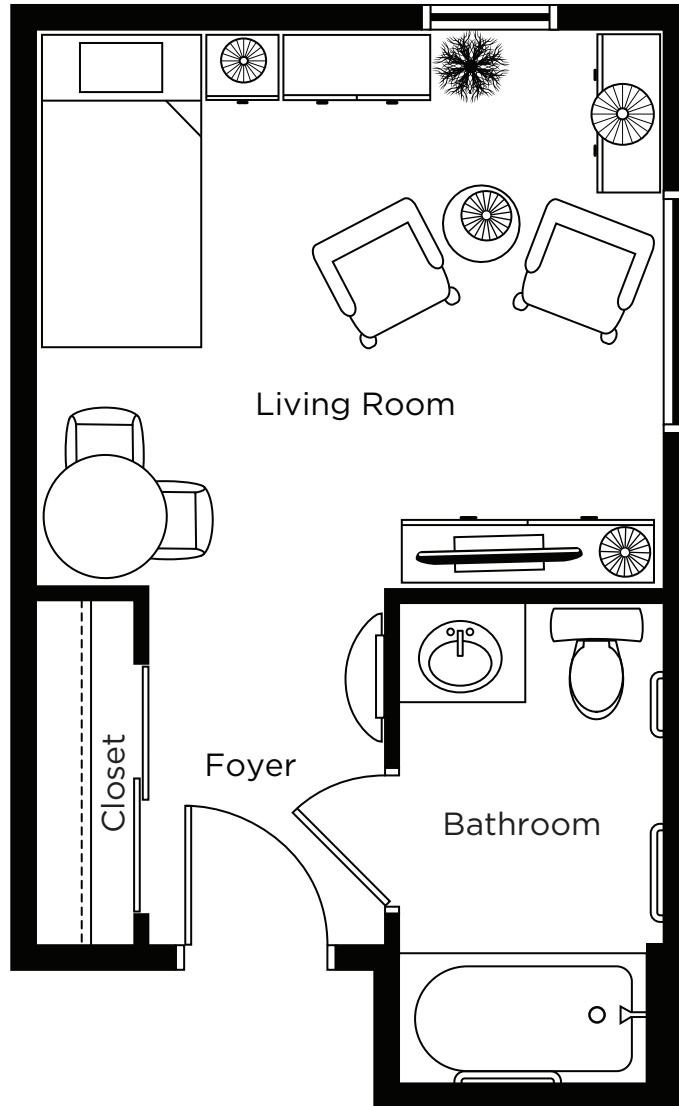

Wedgewood Studio

294 sq.ft.

ALL ILLUSTRATIONS ARE ARTIST'S CONCEPT PLANS AND SPECIFICATIONS MAY CHANGE WITHOUT NOTICE. ACTUAL USABLE FLOOR SPACE MAY VARY FROM STATED FLOOR AREA. E & O.E.

Minton Studio

283 sq.ft.

ALL ILLUSTRATIONS ARE ARTIST'S CONCEPT PLANS AND SPECIFICATIONS MAY CHANGE WITHOUT NOTICE.
ACTUAL USABLE FLOOR SPACE MAY VARY FROM STATED FLOOR AREA. E & O.E.

Dresdin Studio

267 sq.ft.

ALL ILLUSTRATIONS ARE ARTIST'S CONCEPT PLANS AND SPECIFICATIONS MAY CHANGE WITHOUT NOTICE. ACTUAL USABLE FLOOR SPACE MAY VARY FROM STATED FLOOR AREA. E & O.E.

Windebank Studio

Suite Paragon
375 sq.ft.

ALL ILLUSTRATIONS ARE ARTIST'S CONCEPT PLANS AND SPECIFICATIONS MAY CHANGE WITHOUT NOTICE.
ACTUAL USABLE FLOOR SPACE MAY VARY FROM STATED FLOOR AREA. E & O.E.

Abottsford Studio

Royal Doulton Studio

450 sq.ft.

ALL ILLUSTRATIONS ARE ARTIST'S CONCEPT PLANS AND SPECIFICATIONS MAY CHANGE WITHOUT NOTICE. ACTUAL USABLE FLOOR SPACE MAY VARY FROM STATED FLOOR AREA. E & O.E.

Gainsborough Studio