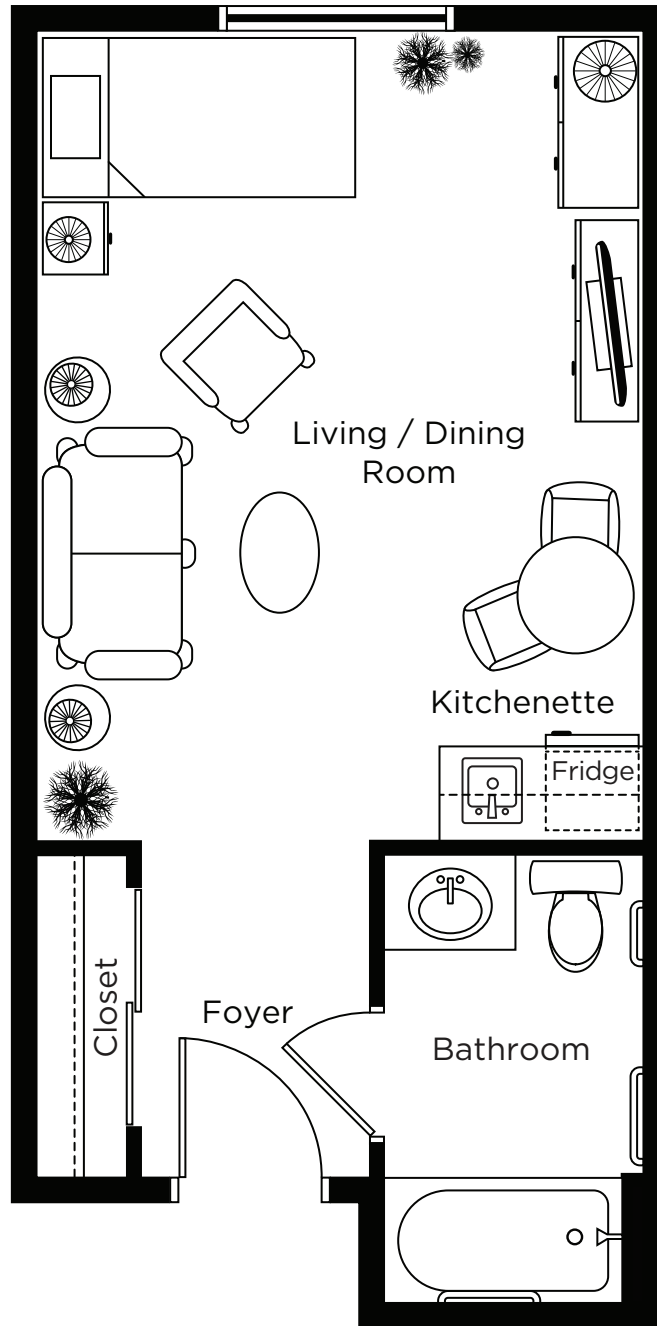

Wedgewood Studio

294 sq.ft.

ALL ILLUSTRATIONS ARE ARTIST'S CONCEPT PLANS AND SPECIFICATIONS MAY CHANGE WITHOUT NOTICE. ACTUAL USABLE FLOOR SPACE MAY VARY FROM STATED FLOOR AREA. E & O.E.

Minton Studio

283 sq.ft.

ALL ILLUSTRATIONS ARE ARTIST'S CONCEPT PLANS AND SPECIFICATIONS MAY CHANGE WITHOUT NOTICE.
ACTUAL USABLE FLOOR SPACE MAY VARY FROM STATED FLOOR AREA. E & O.E.

Dresdin Studio

267 sq.ft.

ALL ILLUSTRATIONS ARE ARTIST'S CONCEPT PLANS AND SPECIFICATIONS MAY CHANGE WITHOUT NOTICE. ACTUAL USABLE FLOOR SPACE MAY VARY FROM STATED FLOOR AREA. E & O.E.

Windebank Studio

Suite Paragon
375 sq.ft.

ALL ILLUSTRATIONS ARE ARTIST'S CONCEPT PLANS AND SPECIFICATIONS MAY CHANGE WITHOUT NOTICE.
ACTUAL USABLE FLOOR SPACE MAY VARY FROM STATED FLOOR AREA. E & O.E.

Abottsford Studio

Royal Doulton Studio

450 sq.ft.

ALL ILLUSTRATIONS ARE ARTIST'S CONCEPT PLANS AND SPECIFICATIONS MAY CHANGE WITHOUT NOTICE. ACTUAL USABLE FLOOR SPACE MAY VARY FROM STATED FLOOR AREA. E & O.E.

Gainsborough Studio