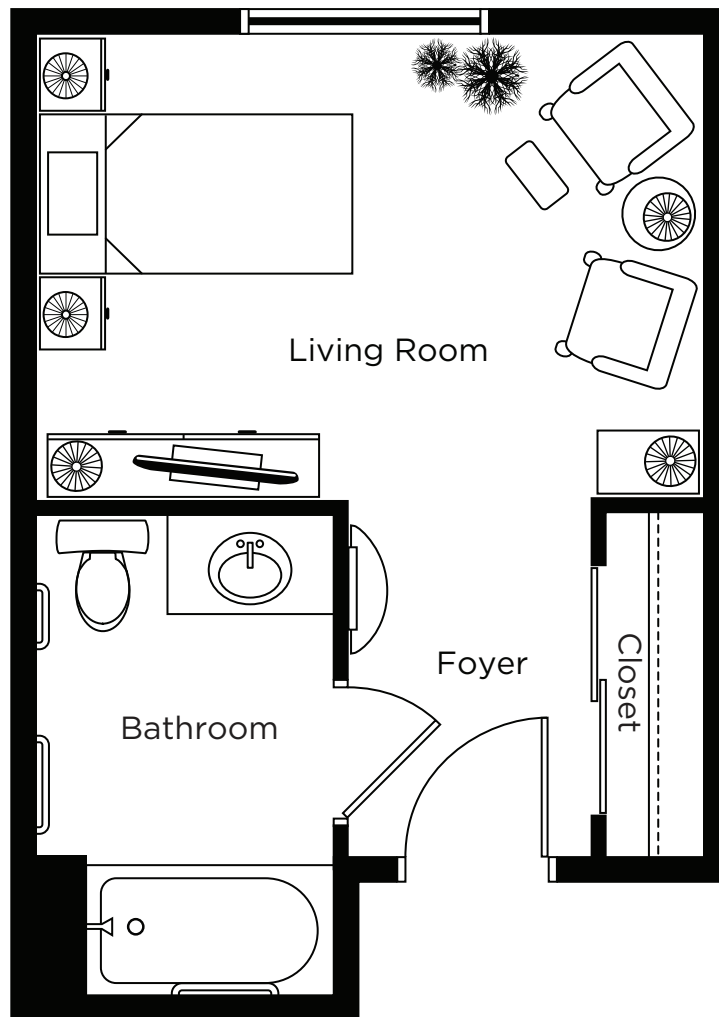

Wedgewood Studio

294 sq.ft.

ALL ILLUSTRATIONS ARE ARTIST'S CONCEPT PLANS AND SPECIFICATIONS MAY CHANGE WITHOUT NOTICE. ACTUAL USABLE FLOOR SPACE MAY VARY FROM STATED FLOOR AREA. E & O.E.

Minton Studio

283 sq.ft.

ALL ILLUSTRATIONS ARE ARTIST'S CONCEPT PLANS AND SPECIFICATIONS MAY CHANGE WITHOUT NOTICE.
ACTUAL USABLE FLOOR SPACE MAY VARY FROM STATED FLOOR AREA. E & O.E.

Dresdin Studio

267 sq.ft.

ALL ILLUSTRATIONS ARE ARTIST'S CONCEPT PLANS AND SPECIFICATIONS MAY CHANGE WITHOUT NOTICE. ACTUAL USABLE FLOOR SPACE MAY VARY FROM STATED FLOOR AREA. E & O.E.

Windebank Studio

Suite Paragon
375 sq.ft.

ALL ILLUSTRATIONS ARE ARTIST'S CONCEPT PLANS AND SPECIFICATIONS MAY CHANGE WITHOUT NOTICE.
ACTUAL USABLE FLOOR SPACE MAY VARY FROM STATED FLOOR AREA. E & O.E.

Abottsford Studio

Royal Doulton Studio

450 sq.ft.

ALL ILLUSTRATIONS ARE ARTIST'S CONCEPT PLANS AND SPECIFICATIONS MAY CHANGE WITHOUT NOTICE. ACTUAL USABLE FLOOR SPACE MAY VARY FROM STATED FLOOR AREA. E & O.E.

Gainsborough Studio