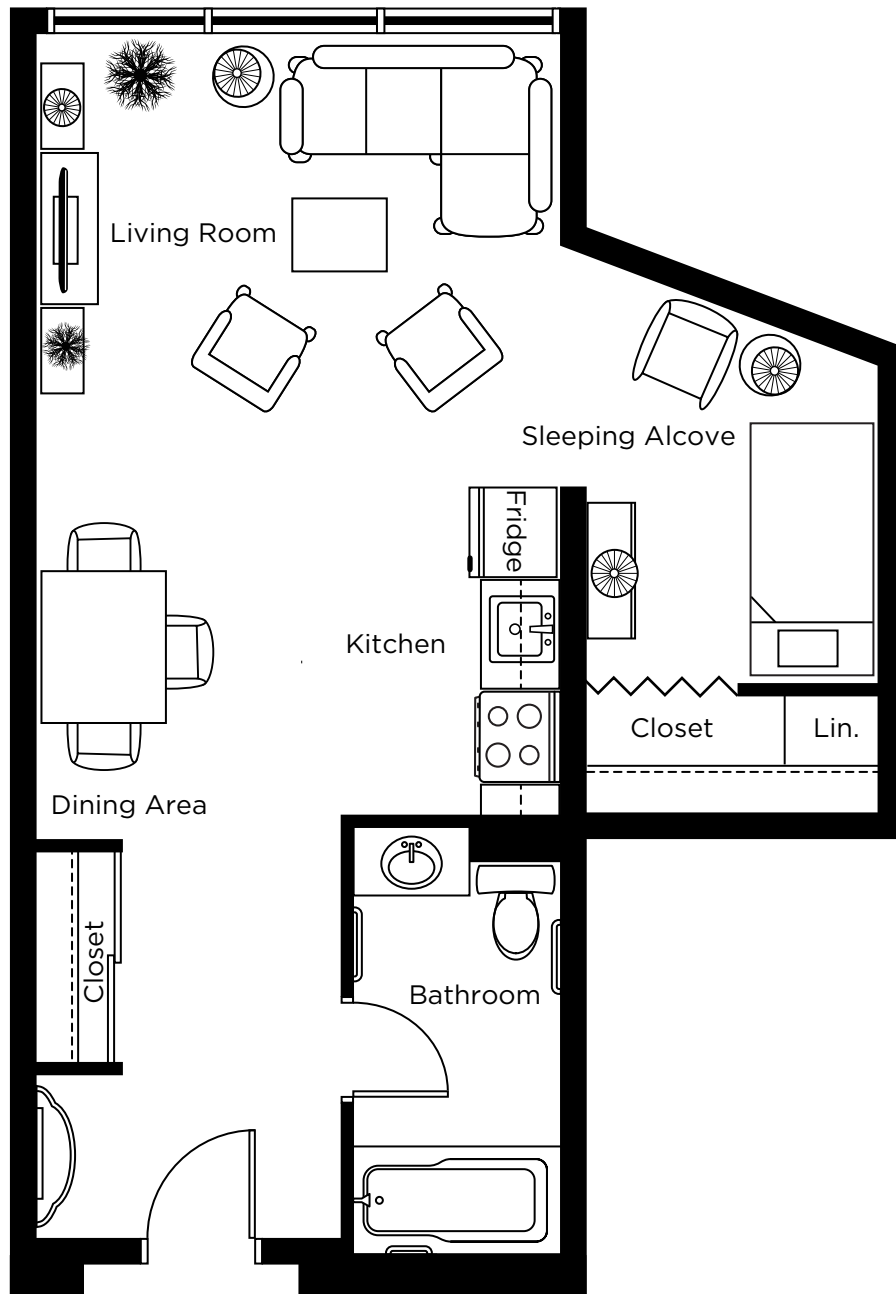

The Terrace

Bachelor Courtyard Suite
400 sq.ft.

ALL ILLUSTRATIONS ARE ARTIST'S CONCEPT PLANS AND SPECIFICATIONS MAY CHANGE WITHOUT NOTICE.
ACTUAL USABLE FLOOR SPACE MAY VARY FROM STATED FLOOR AREA. E & O.E.

The Avenue

Bachelor Courtyard Suite
462 sq.ft.

ALL ILLUSTRATIONS ARE ARTIST'S CONCEPT PLANS AND SPECIFICATIONS MAY CHANGE WITHOUT NOTICE.
ACTUAL USABLE FLOOR SPACE MAY VARY FROM STATED FLOOR AREA. E & O.E.

The Ivy

Bachelor Courtyard Suite
329 sq.ft.

ALL ILLUSTRATIONS ARE ARTIST'S CONCEPT PLANS AND SPECIFICATIONS MAY CHANGE WITHOUT NOTICE.
ACTUAL USABLE FLOOR SPACE MAY VARY FROM STATED FLOOR AREA. E & O.E.

The Bay

Bachelor + Courtyard Suite
530 sq.ft.

ALL ILLUSTRATIONS ARE ARTIST'S CONCEPT PLANS AND SPECIFICATIONS MAY CHANGE WITHOUT NOTICE.
ACTUAL USABLE FLOOR SPACE MAY VARY FROM STATED FLOOR AREA. E & O.E.