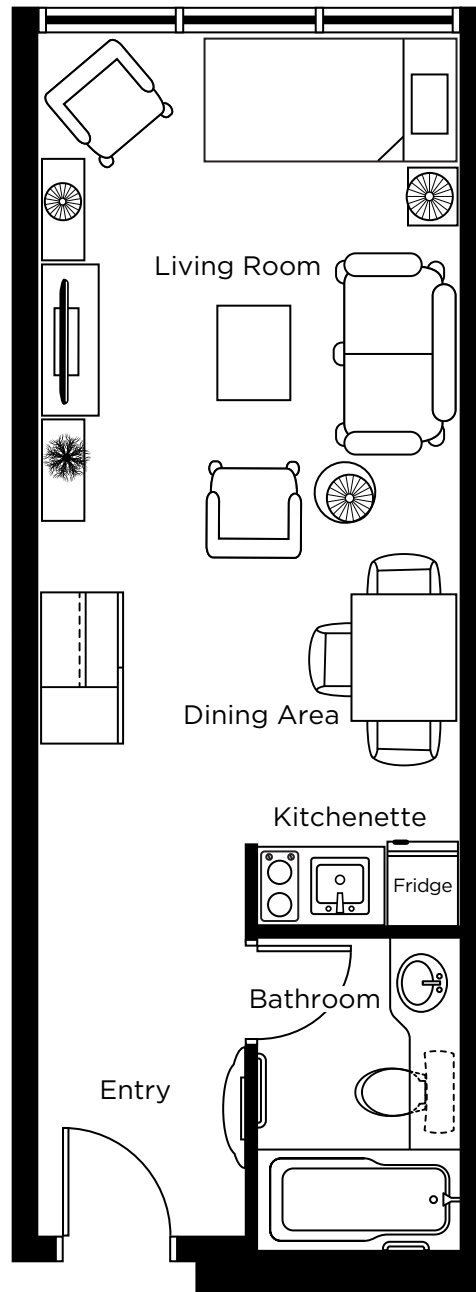

The Terrace

Bachelor Courtyard Suite
400 sq.ft.

ALL ILLUSTRATIONS ARE ARTIST'S CONCEPT PLANS AND SPECIFICATIONS MAY CHANGE WITHOUT NOTICE.
ACTUAL USABLE FLOOR SPACE MAY VARY FROM STATED FLOOR AREA. E & O.E.

The Avenue

Bachelor Courtyard Suite
462 sq.ft.

ALL ILLUSTRATIONS ARE ARTIST'S CONCEPT PLANS AND SPECIFICATIONS MAY CHANGE WITHOUT NOTICE.
ACTUAL USABLE FLOOR SPACE MAY VARY FROM STATED FLOOR AREA. E & O.E.

The Ivy

Bachelor Courtyard Suite
329 sq.ft.

ALL ILLUSTRATIONS ARE ARTIST'S CONCEPT PLANS AND SPECIFICATIONS MAY CHANGE WITHOUT NOTICE.
ACTUAL USABLE FLOOR SPACE MAY VARY FROM STATED FLOOR AREA. E & O.E.

The Bay

Bachelor + Courtyard Suite
530 sq.ft.

ALL ILLUSTRATIONS ARE ARTIST'S CONCEPT PLANS AND SPECIFICATIONS MAY CHANGE WITHOUT NOTICE.
ACTUAL USABLE FLOOR SPACE MAY VARY FROM STATED FLOOR AREA. E & O.E.