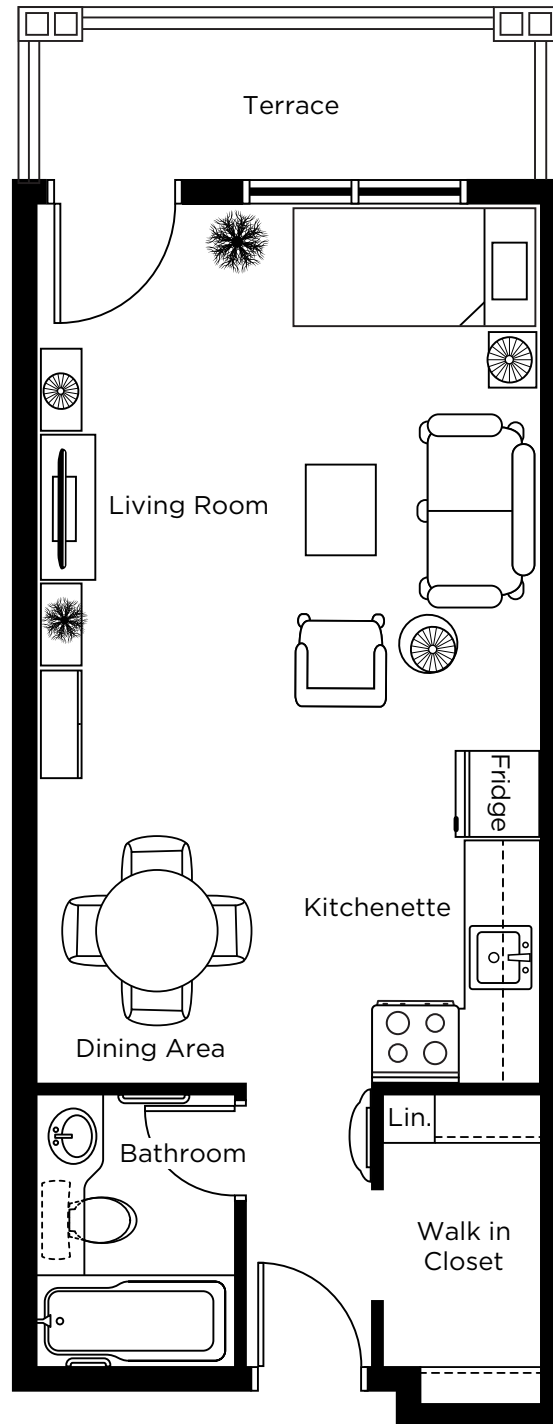

CHARTwell

NEW
EDINBURGH
SQUARE

retirement residence

420 MacKay Street
Ottawa • **343-882-4758**

Suite Plans

BACHELOR

ALL ILLUSTRATIONS ARE ARTIST'S CONCEPT PLANS AND SPECIFICATIONS MAY CHANGE WITHOUT NOTICE.
ACTUAL USABLE FLOOR SPACE MAY VARY FROM STATED FLOOR AREA. E & O.E.

The Terrace

Bachelor Courtyard Suite
400 sq.ft.

ALL ILLUSTRATIONS ARE ARTIST'S CONCEPT PLANS AND SPECIFICATIONS MAY CHANGE WITHOUT NOTICE.
ACTUAL USABLE FLOOR SPACE MAY VARY FROM STATED FLOOR AREA. E & O.E.

The Avenue

Bachelor Courtyard Suite
462 sq.ft.

ALL ILLUSTRATIONS ARE ARTIST'S CONCEPT PLANS AND SPECIFICATIONS MAY CHANGE WITHOUT NOTICE.
ACTUAL USABLE FLOOR SPACE MAY VARY FROM STATED FLOOR AREA. E & O.E.

The Ivy

Bachelor Courtyard Suite
329 sq.ft.

ALL ILLUSTRATIONS ARE ARTIST'S CONCEPT PLANS AND SPECIFICATIONS MAY CHANGE WITHOUT NOTICE.
ACTUAL USABLE FLOOR SPACE MAY VARY FROM STATED FLOOR AREA. E & O.E.