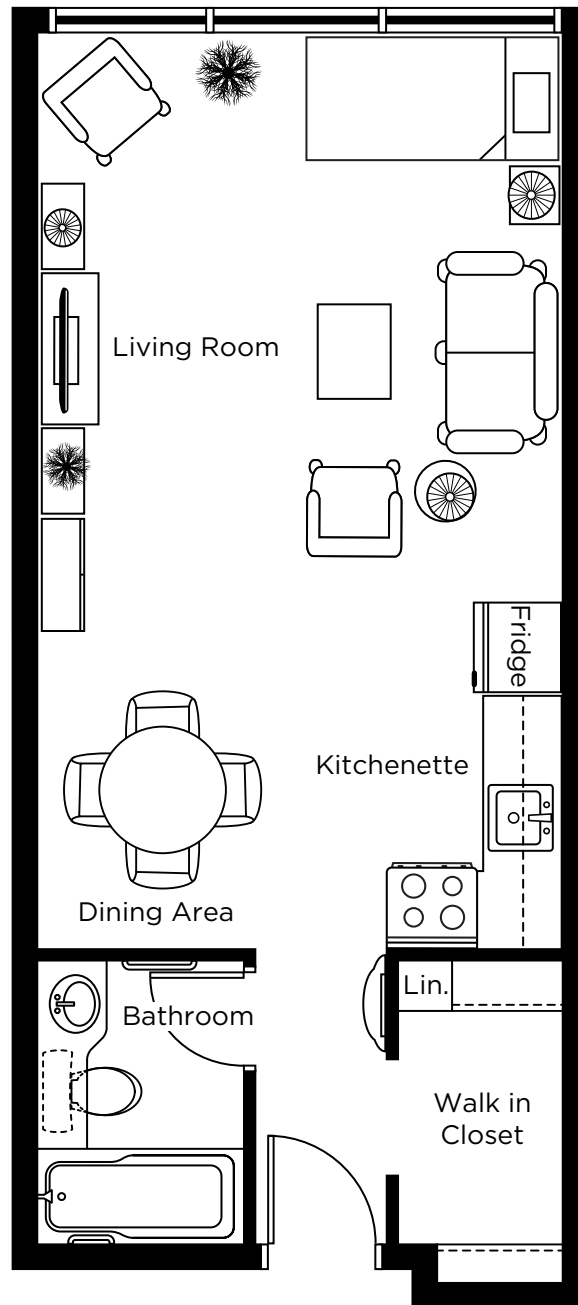

The Terrace

Bachelor Courtyard Suite
400 sq.ft.

ALL ILLUSTRATIONS ARE ARTIST'S CONCEPT PLANS AND SPECIFICATIONS MAY CHANGE WITHOUT NOTICE.
ACTUAL USABLE FLOOR SPACE MAY VARY FROM STATED FLOOR AREA. E & O.E.

The Avenue

Bachelor Courtyard Suite
462 sq.ft.

ALL ILLUSTRATIONS ARE ARTIST'S CONCEPT PLANS AND SPECIFICATIONS MAY CHANGE WITHOUT NOTICE.
ACTUAL USABLE FLOOR SPACE MAY VARY FROM STATED FLOOR AREA. E & O.E.

The Ivy

Bachelor Courtyard Suite
329 sq.ft.

ALL ILLUSTRATIONS ARE ARTIST'S CONCEPT PLANS AND SPECIFICATIONS MAY CHANGE WITHOUT NOTICE.
ACTUAL USABLE FLOOR SPACE MAY VARY FROM STATED FLOOR AREA. E & O.E.

The Bay

Bachelor + Courtyard Suite
530 sq.ft.

ALL ILLUSTRATIONS ARE ARTIST'S CONCEPT PLANS AND SPECIFICATIONS MAY CHANGE WITHOUT NOTICE.
ACTUAL USABLE FLOOR SPACE MAY VARY FROM STATED FLOOR AREA. E & O.E.