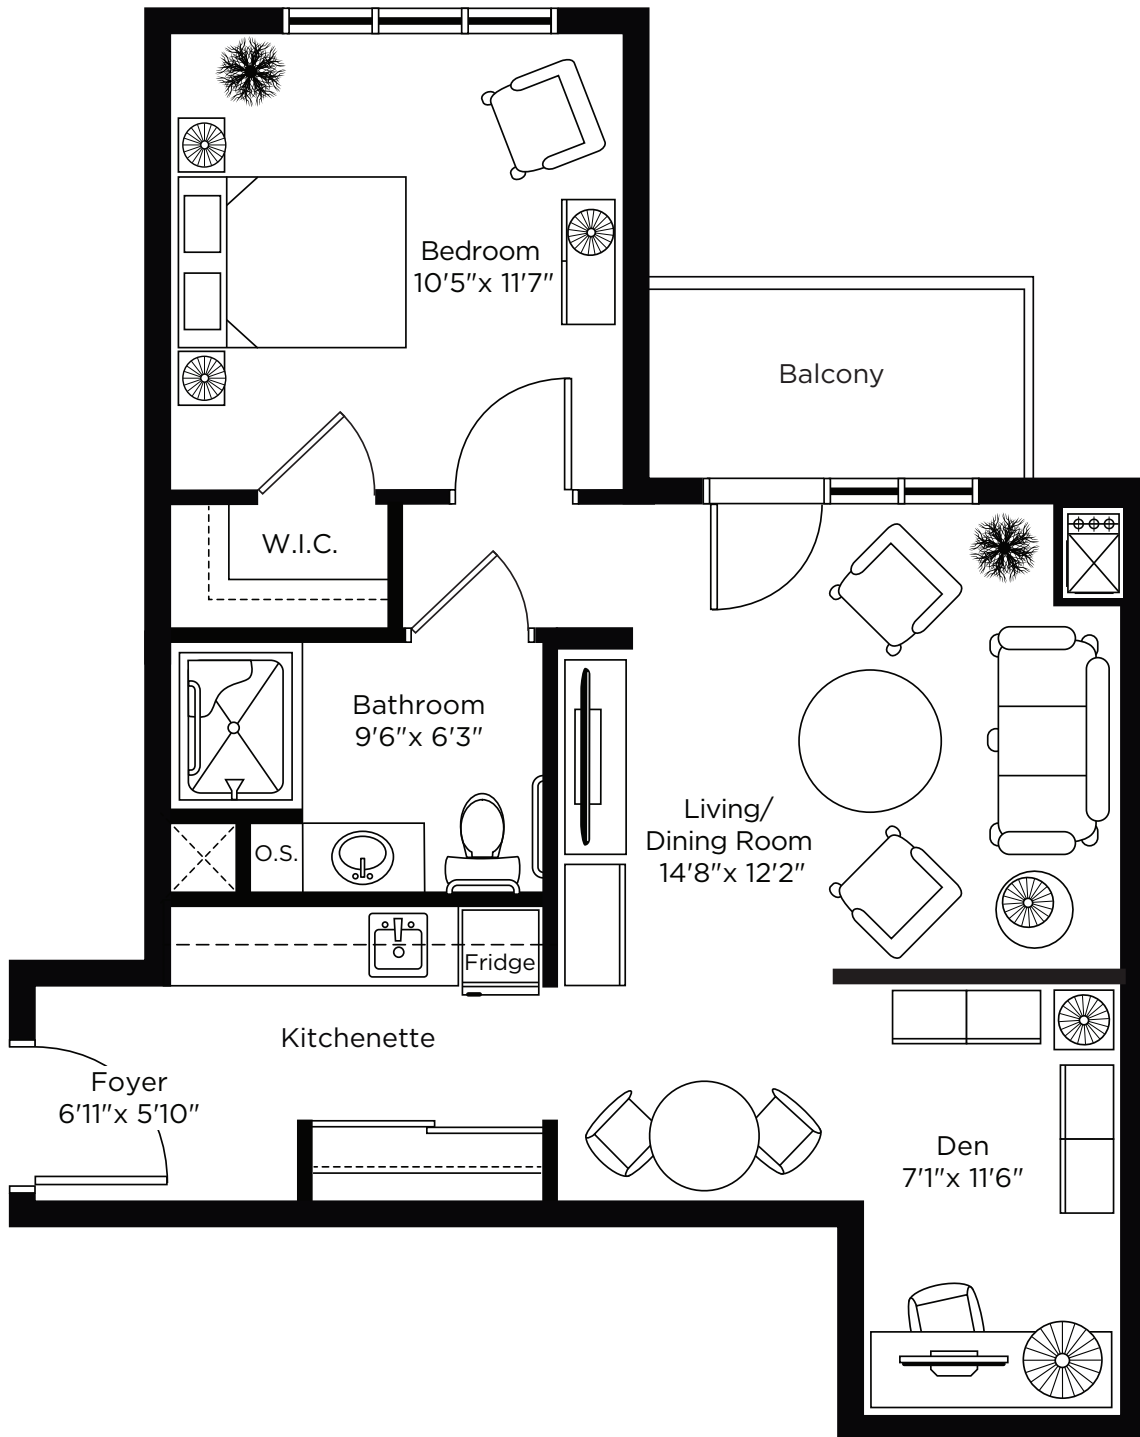

CHARTwell

OAK RIDGES

retirement residence

12925 Yonge Street
Richmond Hill • **289-573-9735**

Suite Plans

1 BEDROOM + DEN

ALL ILLUSTRATIONS ARE ARTIST'S CONCEPT PLANS AND SPECIFICATIONS MAY CHANGE WITHOUT NOTICE.
ACTUAL USABLE FLOOR SPACE MAY VARY FROM STATED FLOOR AREA. E & O.E.

1 Bedroom + Den

712 sq.ft.

Suite: 302, 402, 502, 602

1 Bedroom + Den

715 sq.ft.

Suite: 426, 523, 615

ALL ILLUSTRATIONS ARE ARTIST'S CONCEPT PLANS AND SPECIFICATIONS MAY CHANGE WITHOUT NOTICE. ACTUAL USABLE FLOOR SPACE MAY VARY FROM STATED FLOOR AREA. E & O.E.

1 Bedroom + Den

802 sq.ft.

Suite: 308, 408