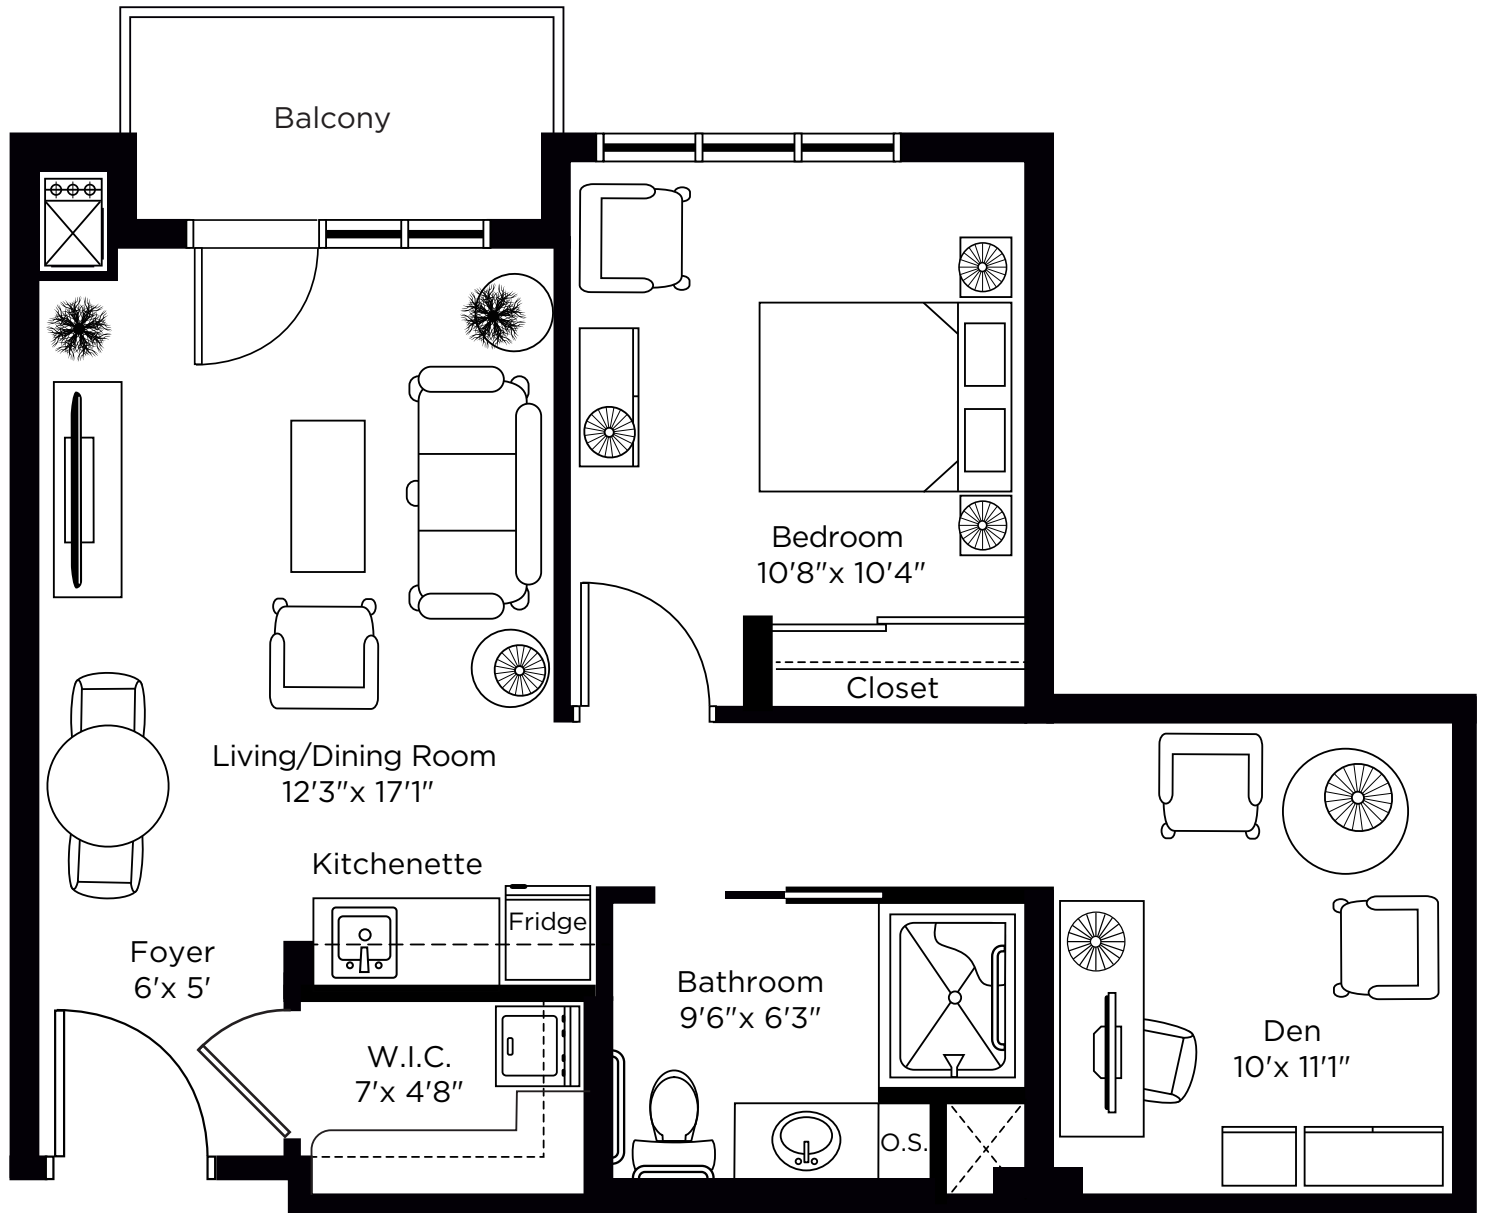

CHARTwell

OAK RIDGES

retirement residence

12925 Yonge Street
Richmond Hill • **289-573-9735**

Suite Plans

1 BEDROOM + DEN

ALL ILLUSTRATIONS ARE ARTIST'S CONCEPT PLANS AND SPECIFICATIONS MAY CHANGE WITHOUT NOTICE.
ACTUAL USABLE FLOOR SPACE MAY VARY FROM STATED FLOOR AREA. E & O.E.

1 Bedroom + Den

712 sq.ft.

Suite: 302, 402, 502, 602

1 Bedroom + Den

715 sq.ft.

Suite: 426, 523, 615

ALL ILLUSTRATIONS ARE ARTIST'S CONCEPT PLANS AND SPECIFICATIONS MAY CHANGE WITHOUT NOTICE. ACTUAL USABLE FLOOR SPACE MAY VARY FROM STATED FLOOR AREA. E & O.E.

1 Bedroom + Den

802 sq.ft.

Suite: 308, 408