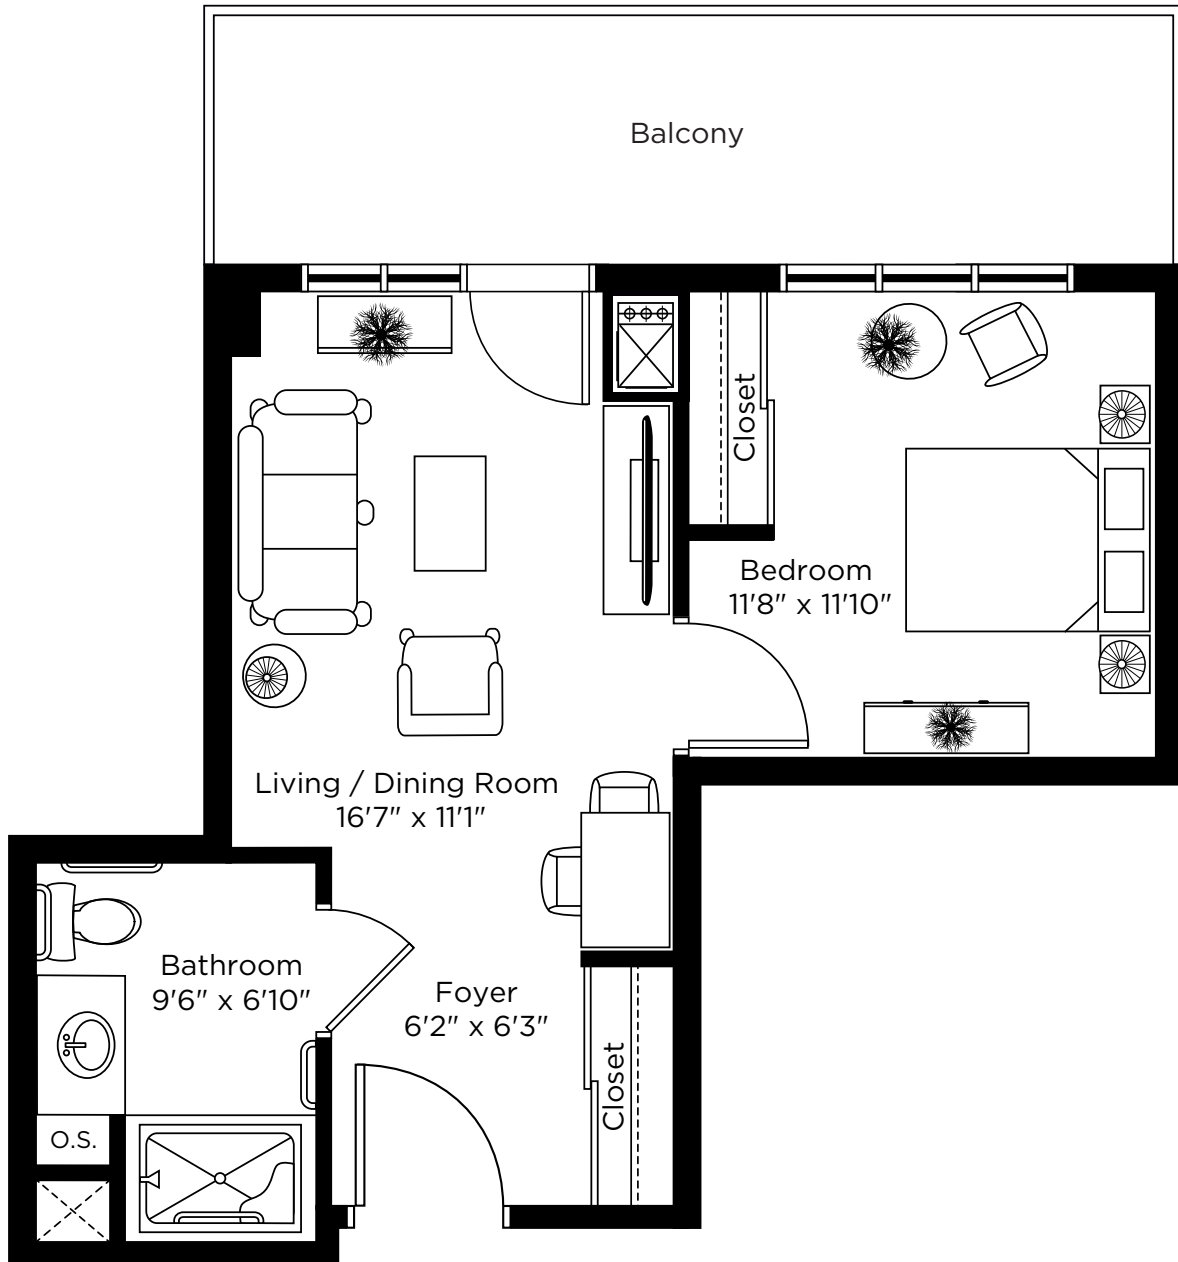

CHARTwell

OAK RIDGES

retirement residence

12925 Yonge Street
Richmond Hill • **289-573-9735**

Suite Plans

1 BEDROOM

ALL ILLUSTRATIONS ARE ARTIST'S CONCEPT PLANS AND SPECIFICATIONS MAY CHANGE WITHOUT NOTICE.
ACTUAL USABLE FLOOR SPACE MAY VARY FROM STATED FLOOR AREA. E & O.E.

214

Memory Care One Bedroom
504 sq.ft.

225

One Bedroom
466 sq.ft.

228

One Bedroom
625 sq.ft.

229

One Bedroom
674 sq.ft.

232

One Bedroom
503 sq.ft.

ALL ILLUSTRATIONS ARE ARTIST'S CONCEPT PLANS AND SPECIFICATIONS MAY CHANGE WITHOUT NOTICE.
ACTUAL USABLE FLOOR SPACE MAY VARY FROM STATED FLOOR AREA. E & O.E.

505
One Bedroom
577 sq.ft.