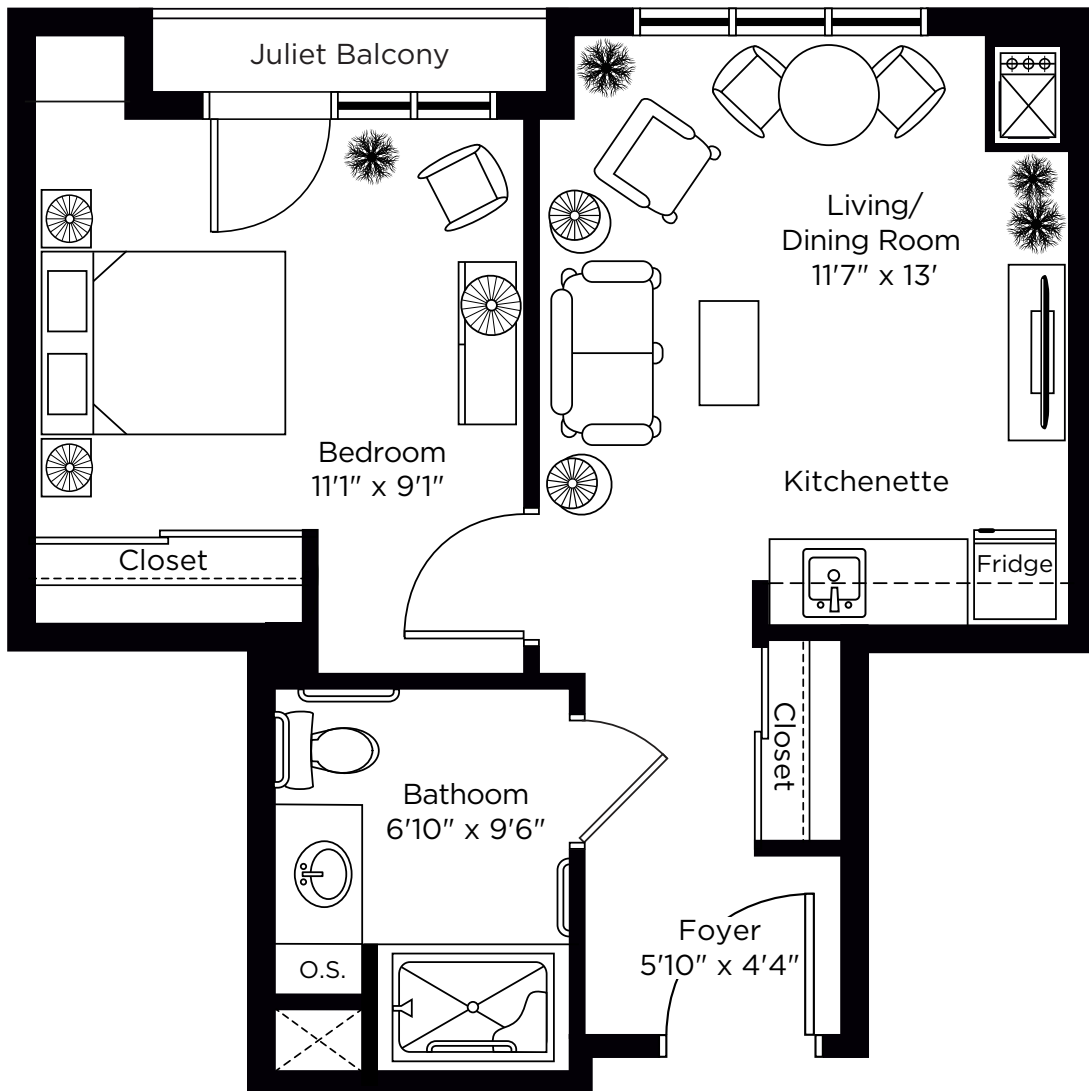

CHARTwell

OAK RIDGES

retirement residence

12925 Yonge Street
Richmond Hill • **289-573-9735**

Suite Plans

1 BEDROOM

ALL ILLUSTRATIONS ARE ARTIST'S CONCEPT PLANS AND SPECIFICATIONS MAY CHANGE WITHOUT NOTICE.
ACTUAL USABLE FLOOR SPACE MAY VARY FROM STATED FLOOR AREA. E & O.E.

214

Memory Care One Bedroom
504 sq.ft.

225

One Bedroom
466 sq.ft.

228

One Bedroom
625 sq.ft.

229

One Bedroom
674 sq.ft.

232

One Bedroom
503 sq.ft.

ALL ILLUSTRATIONS ARE ARTIST'S CONCEPT PLANS AND SPECIFICATIONS MAY CHANGE WITHOUT NOTICE.
ACTUAL USABLE FLOOR SPACE MAY VARY FROM STATED FLOOR AREA. E & O.E.

505
One Bedroom
577 sq.ft.