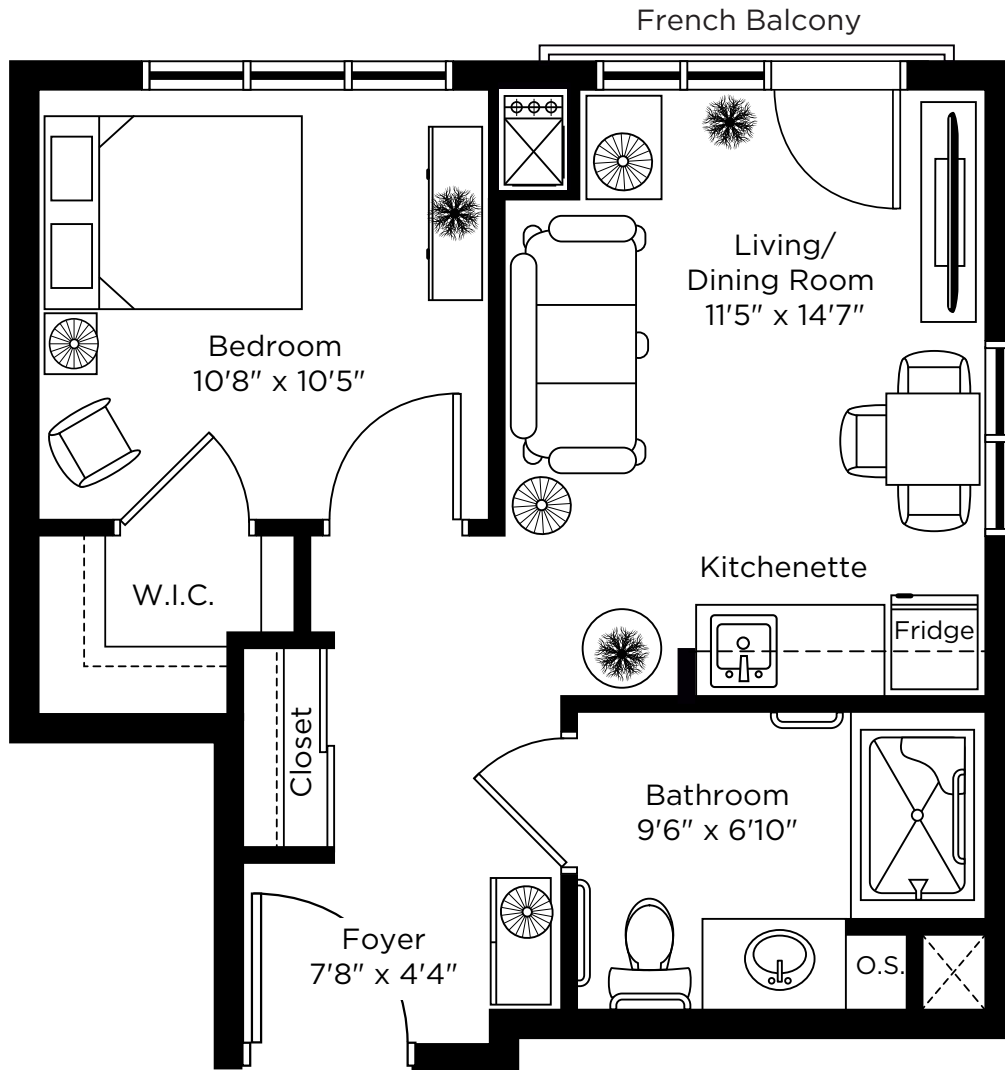

CHARTwell

OAK RIDGES

retirement residence

12925 Yonge Street
Richmond Hill • **289-573-9735**

Suite Plans

1 BEDROOM

ALL ILLUSTRATIONS ARE ARTIST'S CONCEPT PLANS AND SPECIFICATIONS MAY CHANGE WITHOUT NOTICE.
ACTUAL USABLE FLOOR SPACE MAY VARY FROM STATED FLOOR AREA. E & O.E.

214

Memory Care One Bedroom
504 sq.ft.

225

One Bedroom
466 sq.ft.

228

One Bedroom
625 sq.ft.

229

One Bedroom
674 sq.ft.

232

One Bedroom
503 sq.ft.

ALL ILLUSTRATIONS ARE ARTIST'S CONCEPT PLANS AND SPECIFICATIONS MAY CHANGE WITHOUT NOTICE.
ACTUAL USABLE FLOOR SPACE MAY VARY FROM STATED FLOOR AREA. E & O.E.

505
One Bedroom
577 sq.ft.