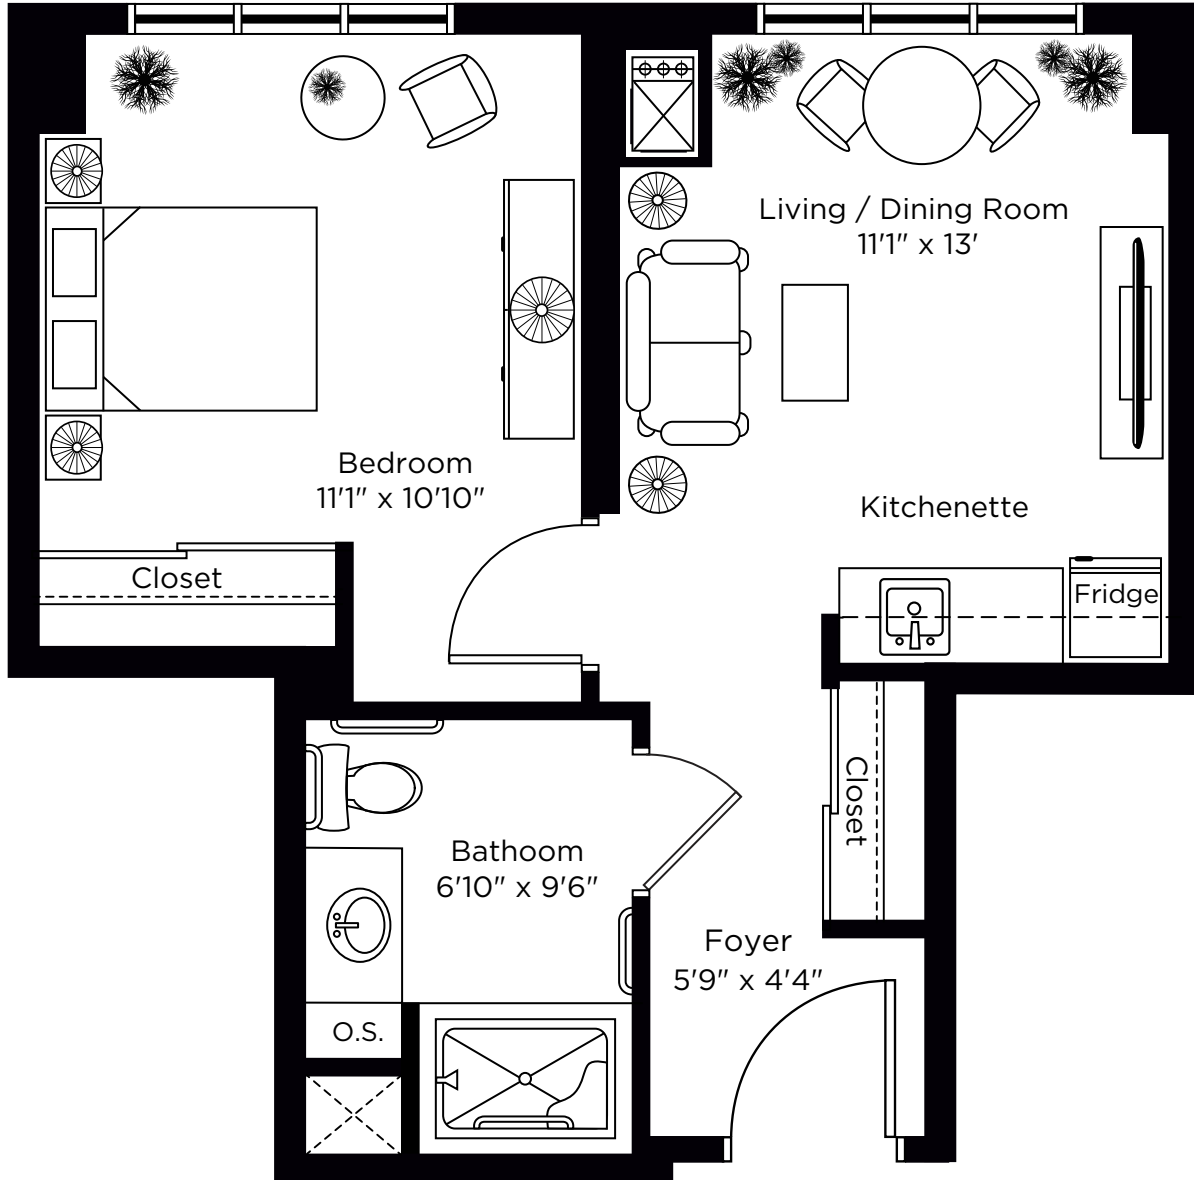

CHARTwell

OAK RIDGES

retirement residence

12925 Yonge Street
Richmond Hill • **289-573-9735**

Suite Plans

1 BEDROOM

ALL ILLUSTRATIONS ARE ARTIST'S CONCEPT PLANS AND SPECIFICATIONS MAY CHANGE WITHOUT NOTICE.
ACTUAL USABLE FLOOR SPACE MAY VARY FROM STATED FLOOR AREA. E & O.E.

214

Memory Care One Bedroom
504 sq.ft.

225

One Bedroom
466 sq.ft.

228

One Bedroom
625 sq.ft.

229

One Bedroom
674 sq.ft.

232

One Bedroom
503 sq.ft.

ALL ILLUSTRATIONS ARE ARTIST'S CONCEPT PLANS AND SPECIFICATIONS MAY CHANGE WITHOUT NOTICE.
ACTUAL USABLE FLOOR SPACE MAY VARY FROM STATED FLOOR AREA. E & O.E.

505
One Bedroom
577 sq.ft.