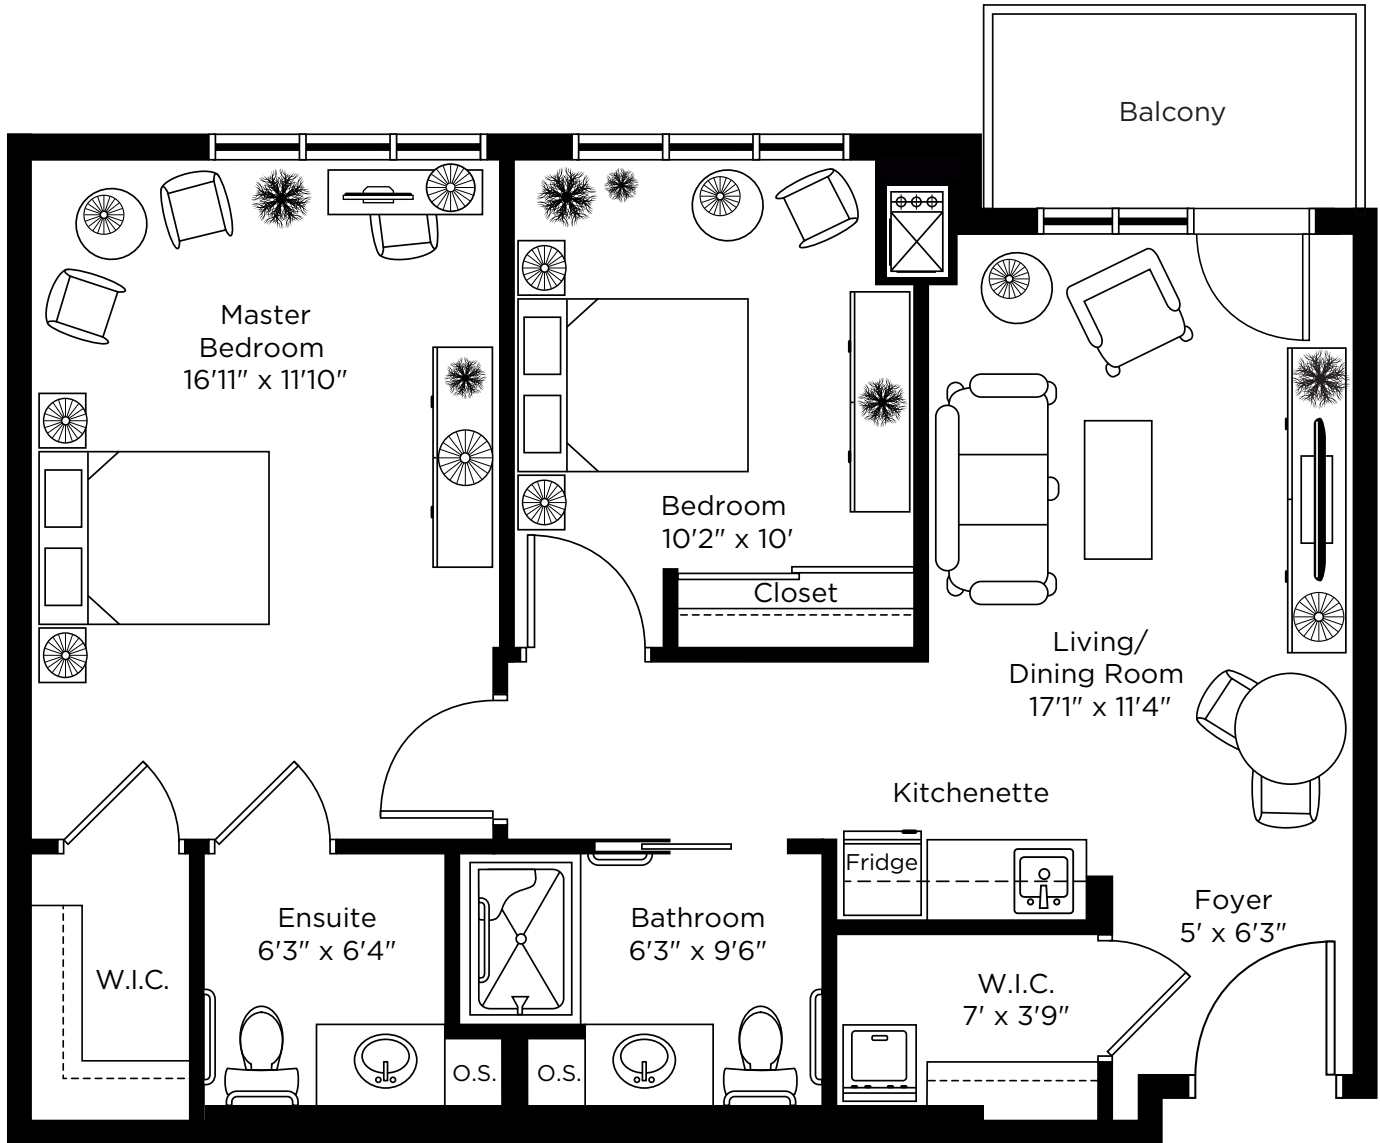

# Suite Plans

## 2 BEDROOM

ALL ILLUSTRATIONS ARE ARTIST'S CONCEPT PLANS AND SPECIFICATIONS MAY CHANGE WITHOUT NOTICE.  
ACTUAL USABLE FLOOR SPACE MAY VARY FROM STATED FLOOR AREA. E & O.E.

**312**  
Two Bedroom  
884 sq.ft.

Two Bedroom  
884 sq.ft.

Suite: 319, 419, 519

# 605

Two Bedroom  
813 sq.ft.