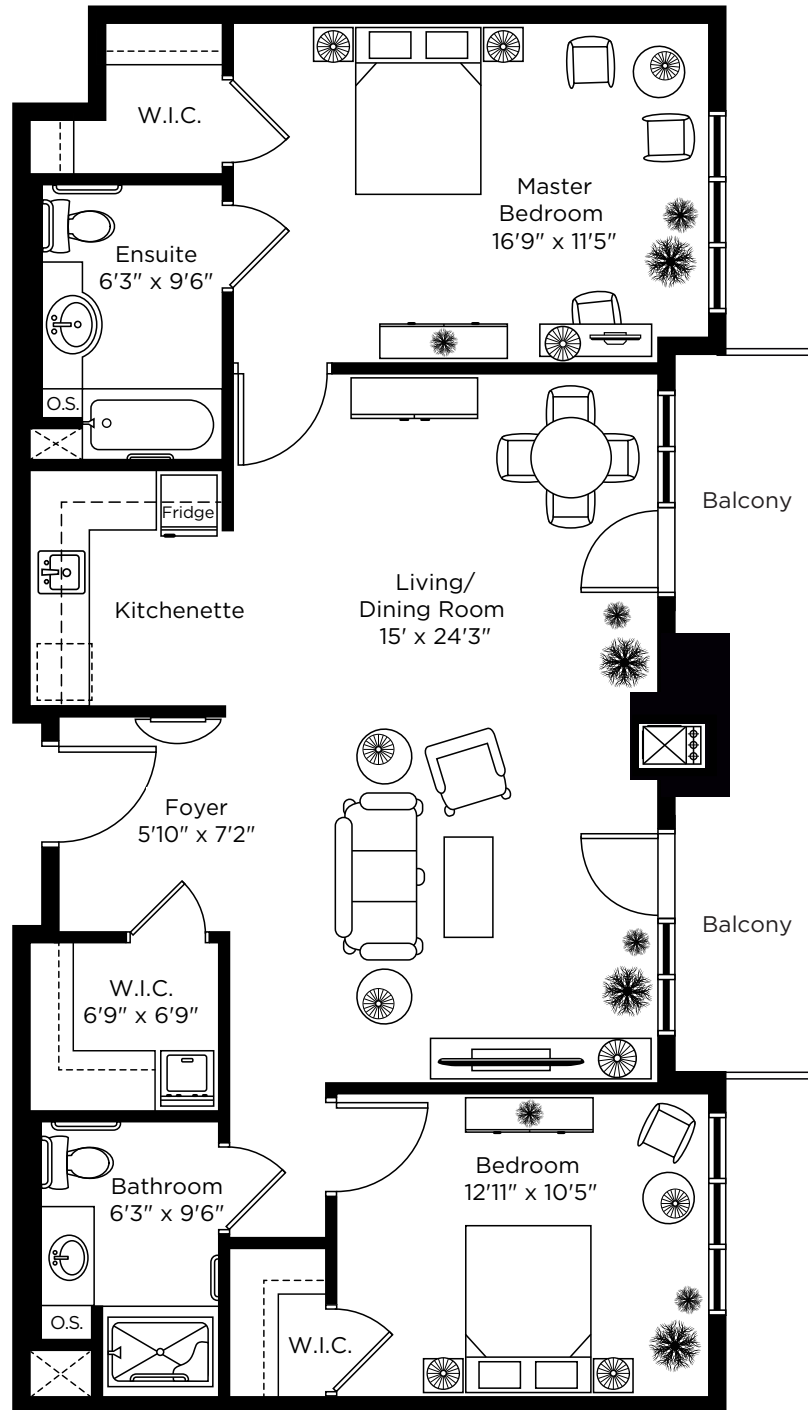

# Two Bedroom 947 sq.ft.

Suite: 320, 420, 517

ALL ILLUSTRATIONS ARE ARTIST'S CONCEPT PLANS AND SPECIFICATIONS MAY CHANGE WITHOUT NOTICE. ACTUAL USABLE FLOOR SPACE MAY VARY FROM STATED FLOOR AREA. E & O.E.

## Two Bedroom 1133 sq.ft.

Suite: 608, 613, 614

ALL ILLUSTRATIONS ARE ARTIST'S CONCEPT PLANS AND SPECIFICATIONS MAY CHANGE WITHOUT NOTICE. ACTUAL USABLE FLOOR SPACE MAY VARY FROM STATED FLOOR AREA. E & O.E.

# 604

Two Bedroom  
833 sq.ft.

# 605

Two Bedroom  
813 sq.ft.