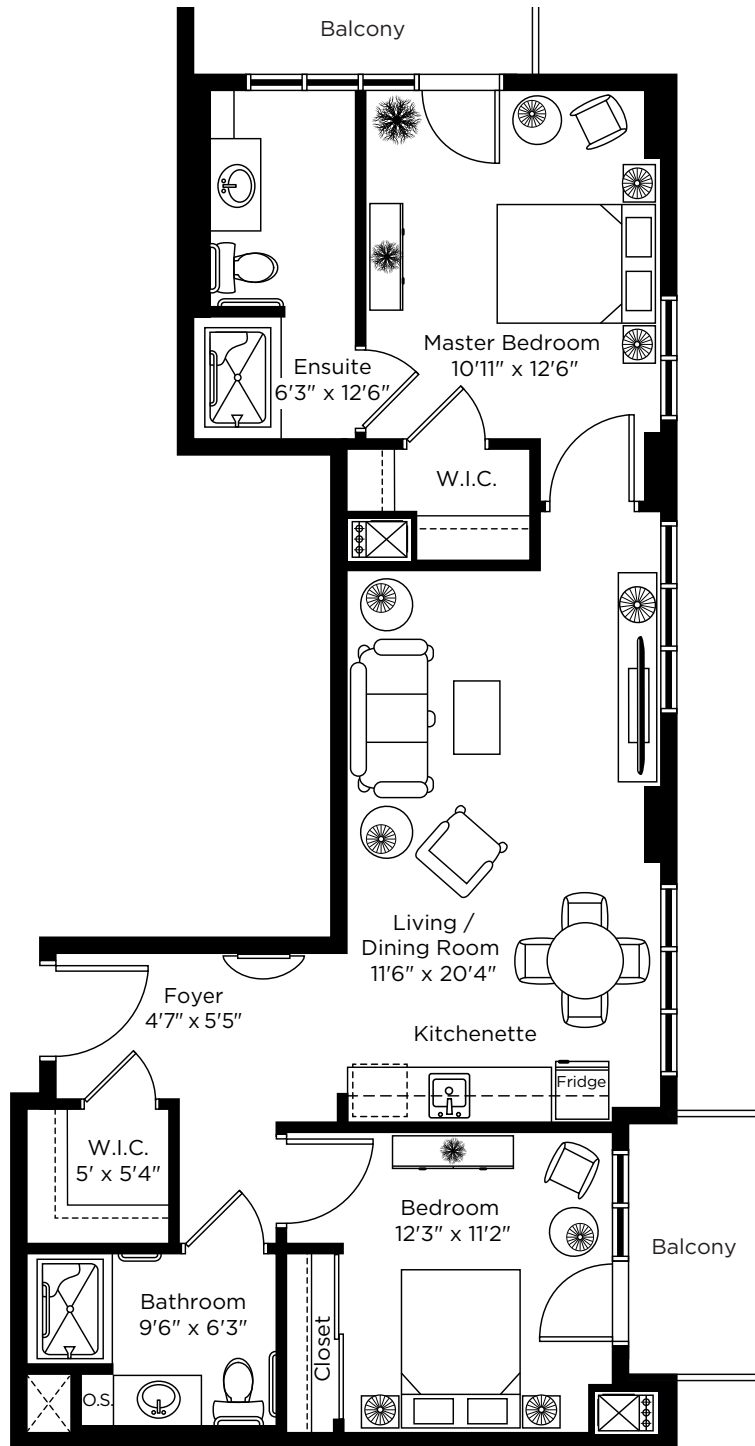

Two Bedroom 947 sq.ft.

Suite: 320, 420, 517

ALL ILLUSTRATIONS ARE ARTIST'S CONCEPT PLANS AND SPECIFICATIONS MAY CHANGE WITHOUT NOTICE. ACTUAL USABLE FLOOR SPACE MAY VARY FROM STATED FLOOR AREA. E & O.E.