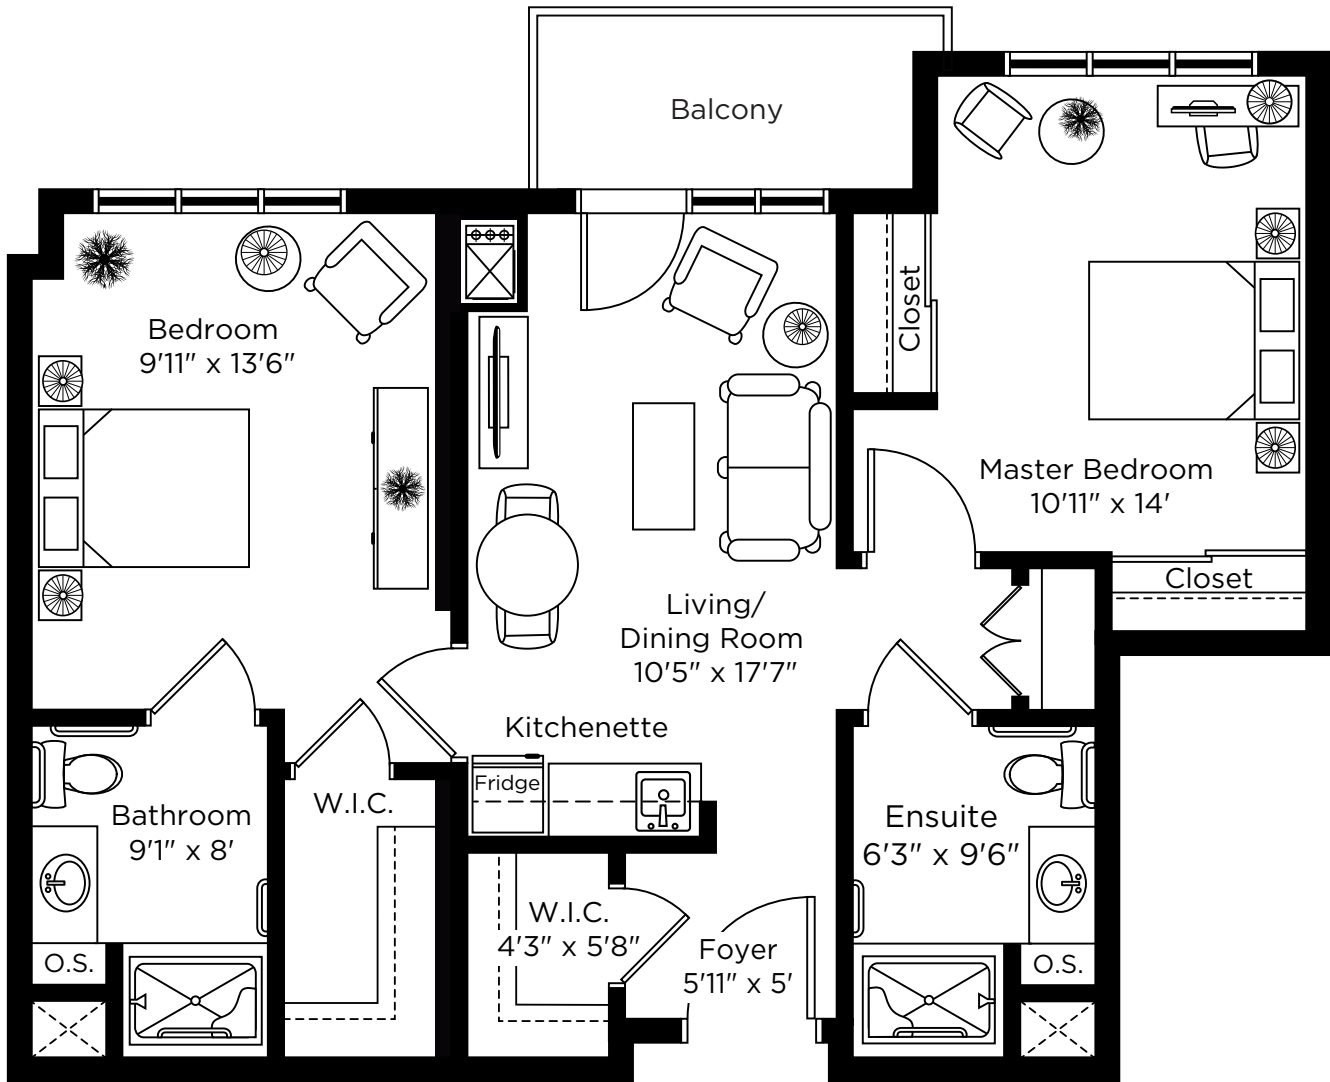

## Two Bedroom 1133 sq.ft.

Suite: 608, 613, 614

ALL ILLUSTRATIONS ARE ARTIST'S CONCEPT PLANS AND SPECIFICATIONS MAY CHANGE WITHOUT NOTICE. ACTUAL USABLE FLOOR SPACE MAY VARY FROM STATED FLOOR AREA. E & O.E.

# 604

Two Bedroom  
833 sq.ft.

# 605

Two Bedroom  
813 sq.ft.