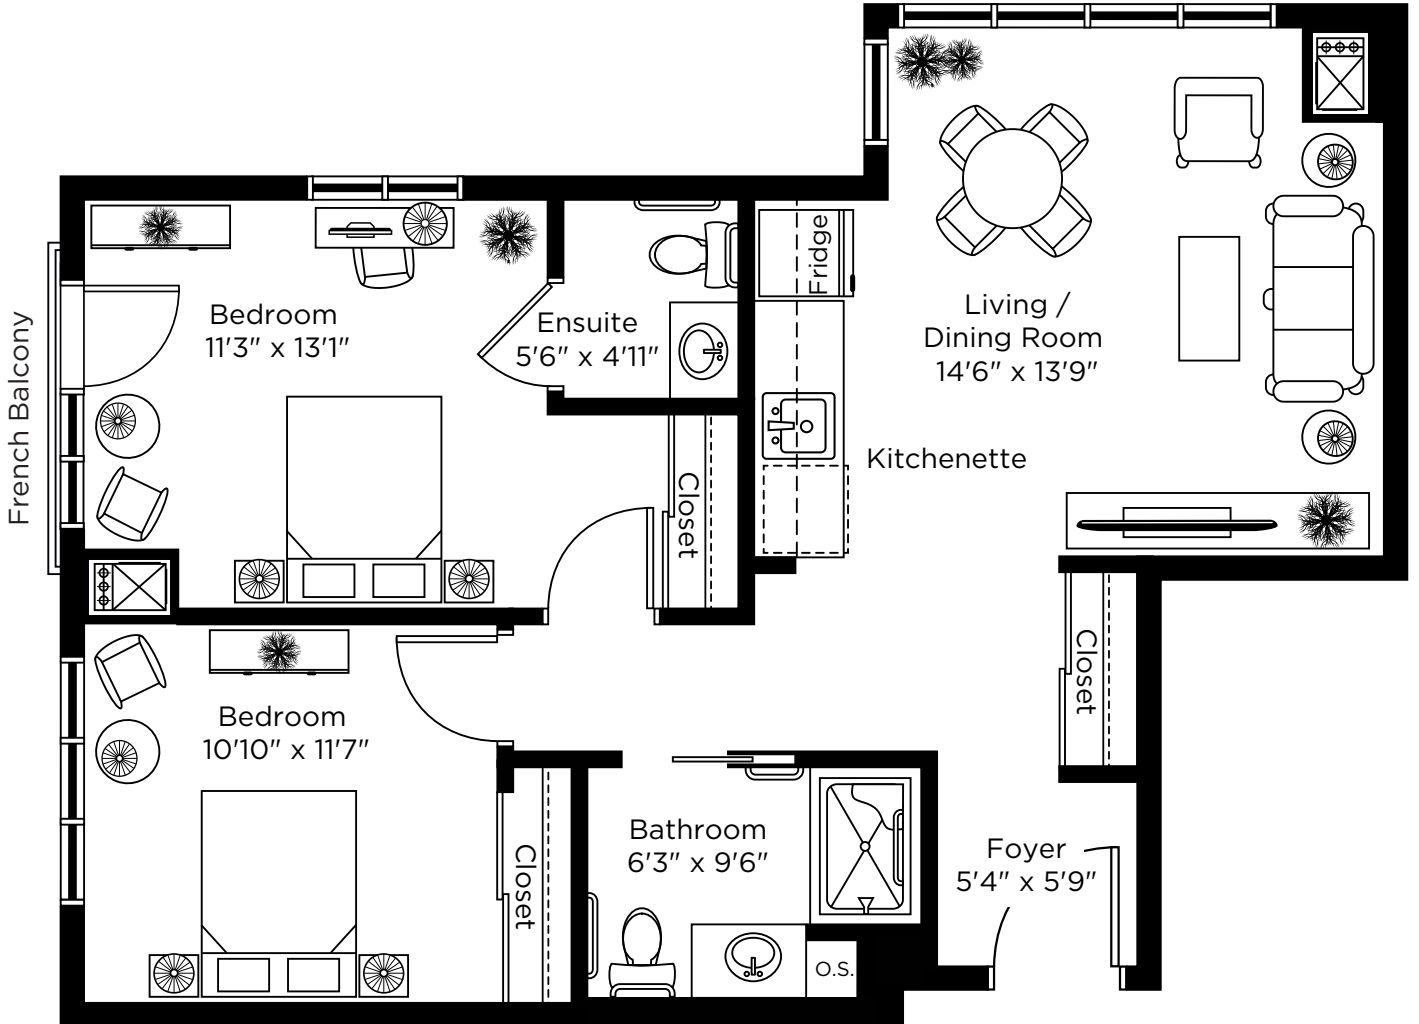

# Suite Plans

## 2 BEDROOM

ALL ILLUSTRATIONS ARE ARTIST'S CONCEPT PLANS AND SPECIFICATIONS MAY CHANGE WITHOUT NOTICE.  
ACTUAL USABLE FLOOR SPACE MAY VARY FROM STATED FLOOR AREA. E & O.E.

**312**  
Two Bedroom  
884 sq.ft.

Two Bedroom  
884 sq.ft.

Suite: 319, 419, 519

# 605

Two Bedroom  
813 sq.ft.