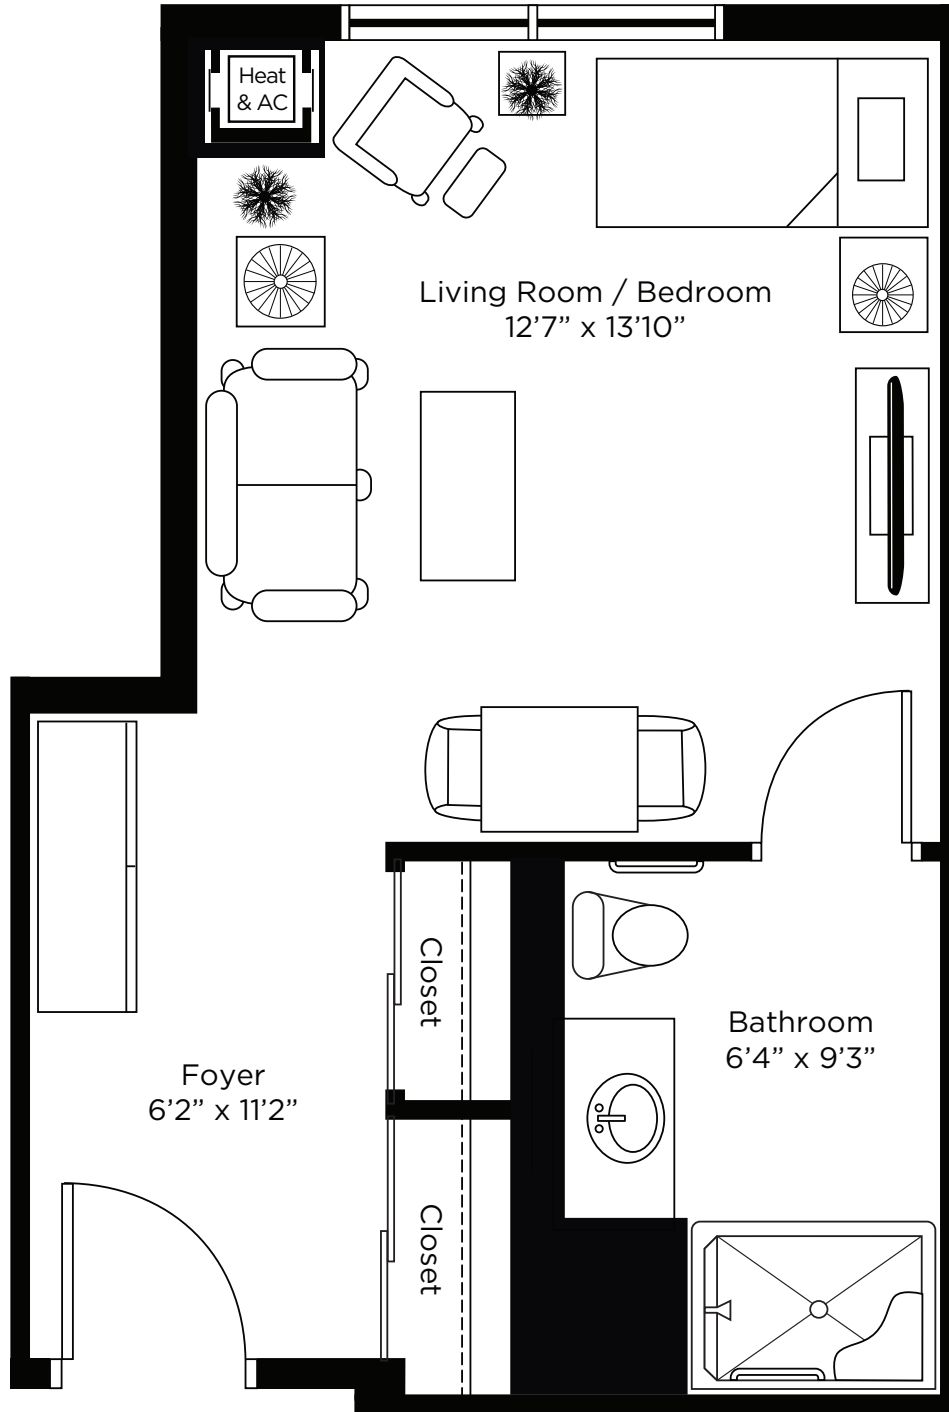

ALL ILLUSTRATIONS ARE ARTIST'S CONCEPT PLANS AND SPECIFICATIONS MAY CHANGE WITHOUT NOTICE. ACTUAL USABLE FLOOR SPACE MAY VARY FROM STATED FLOOR AREA. E & O.E.

Studio Suite 202

Unit Plan P1
374 sq.ft.

ALL ILLUSTRATIONS ARE ARTIST'S CONCEPT PLANS AND SPECIFICATIONS MAY CHANGE WITHOUT NOTICE.
ACTUAL USABLE FLOOR SPACE MAY VARY FROM STATED FLOOR AREA. E & O.E.

Studio - Suite 204

Unit Plan P2
 367 sq.ft.

ALL ILLUSTRATIONS ARE ARTIST'S CONCEPT PLANS AND SPECIFICATIONS MAY CHANGE WITHOUT NOTICE. ACTUAL USABLE FLOOR SPACE MAY VARY FROM STATED FLOOR AREA. E & O.E.

Studio - Suite 205

Unit Plan R
300 sq.ft.

ALL ILLUSTRATIONS ARE ARTIST'S CONCEPT PLANS AND SPECIFICATIONS MAY CHANGE WITHOUT NOTICE.
ACTUAL USABLE FLOOR SPACE MAY VARY FROM STATED FLOOR AREA. E & O.E.

Studio - Suite 213

Unit Plan P5
375 sq.ft.

ALL ILLUSTRATIONS ARE ARTIST'S CONCEPT PLANS AND SPECIFICATIONS MAY CHANGE WITHOUT NOTICE.
ACTUAL USABLE FLOOR SPACE MAY VARY FROM STATED FLOOR AREA. E & O.E.

Studio - Suite 214

Unit Plan W
432 sq.ft.