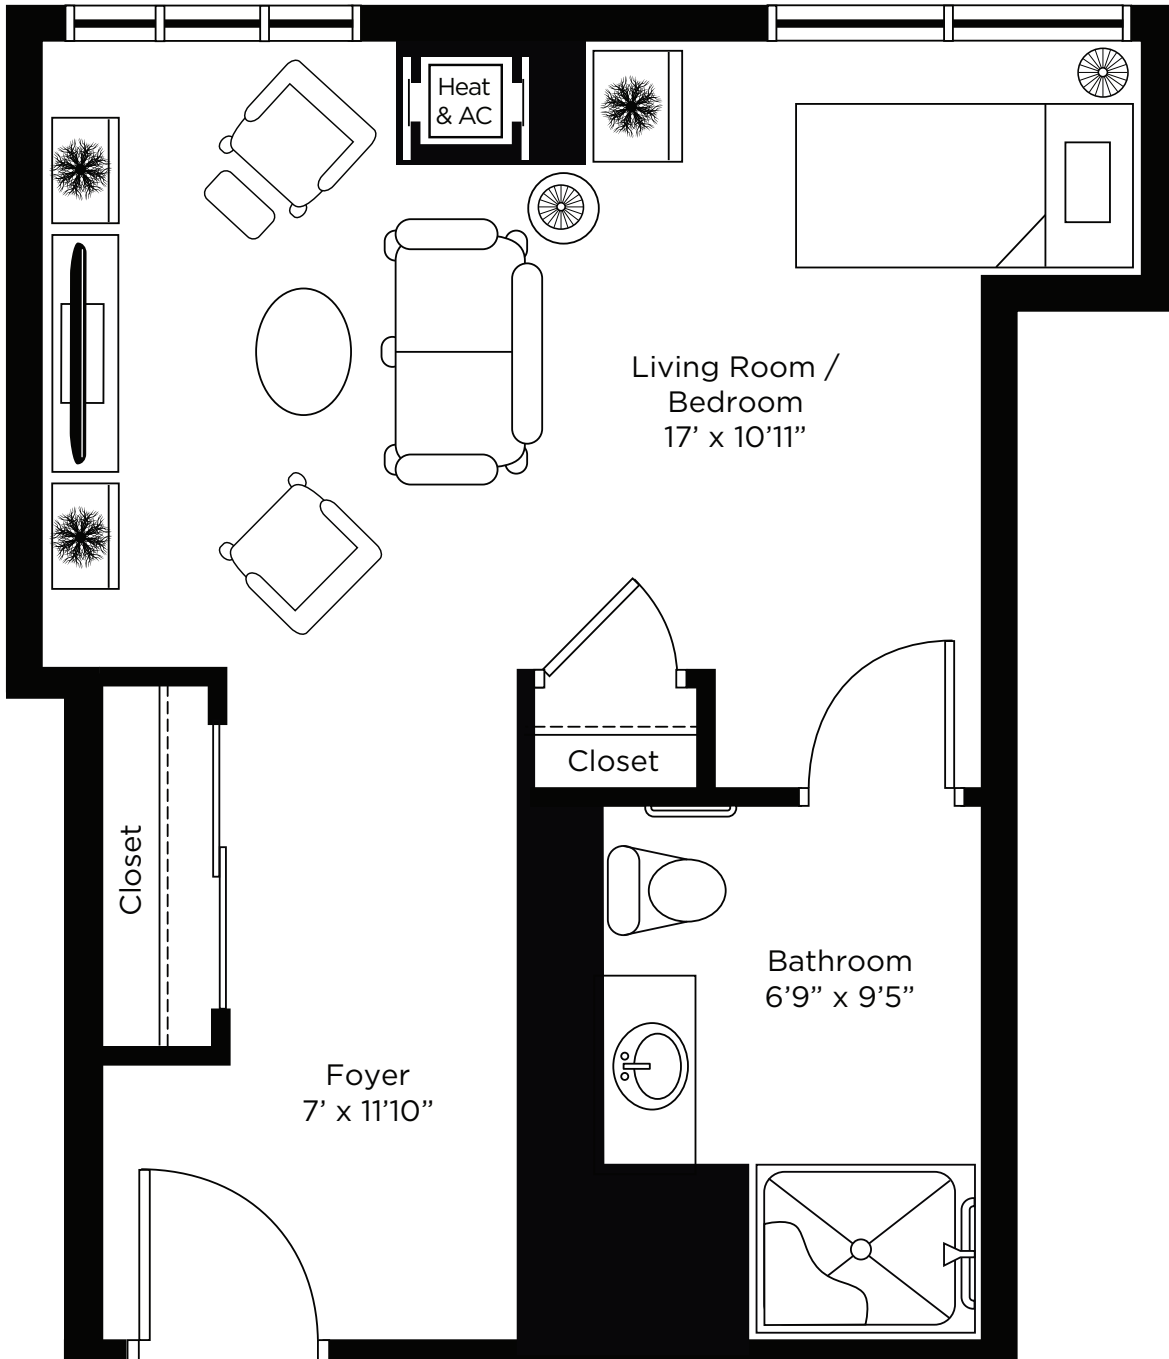

ALL ILLUSTRATIONS ARE ARTIST'S CONCEPT PLANS AND SPECIFICATIONS MAY CHANGE WITHOUT NOTICE. ACTUAL USABLE FLOOR SPACE MAY VARY FROM STATED FLOOR AREA. E & O.E.

Studio Suite 202

Unit Plan P1
374 sq.ft.

ALL ILLUSTRATIONS ARE ARTIST'S CONCEPT PLANS AND SPECIFICATIONS MAY CHANGE WITHOUT NOTICE.
ACTUAL USABLE FLOOR SPACE MAY VARY FROM STATED FLOOR AREA. E & O.E.

Studio - Suite 205

Unit Plan R
300 sq.ft.

ALL ILLUSTRATIONS ARE ARTIST'S CONCEPT PLANS AND SPECIFICATIONS MAY CHANGE WITHOUT NOTICE.
ACTUAL USABLE FLOOR SPACE MAY VARY FROM STATED FLOOR AREA. E & O.E.

Studio - Suite 213

Unit Plan P5
375 sq.ft.

ALL ILLUSTRATIONS ARE ARTIST'S CONCEPT PLANS AND SPECIFICATIONS MAY CHANGE WITHOUT NOTICE.
ACTUAL USABLE FLOOR SPACE MAY VARY FROM STATED FLOOR AREA. E & O.E.

Studio - Suite 214

Unit Plan W
432 sq.ft.

ALL ILLUSTRATIONS ARE ARTIST'S CONCEPT PLANS AND SPECIFICATIONS MAY CHANGE WITHOUT NOTICE.
ACTUAL USABLE FLOOR SPACE MAY VARY FROM STATED FLOOR AREA. E & O.E.

Studio - Suite 215

Unit Plan X
384 sq.ft.

ALL ILLUSTRATIONS ARE ARTIST'S CONCEPT PLANS AND SPECIFICATIONS MAY CHANGE WITHOUT NOTICE.
ACTUAL USABLE FLOOR SPACE MAY VARY FROM STATED FLOOR AREA. E & O.E.