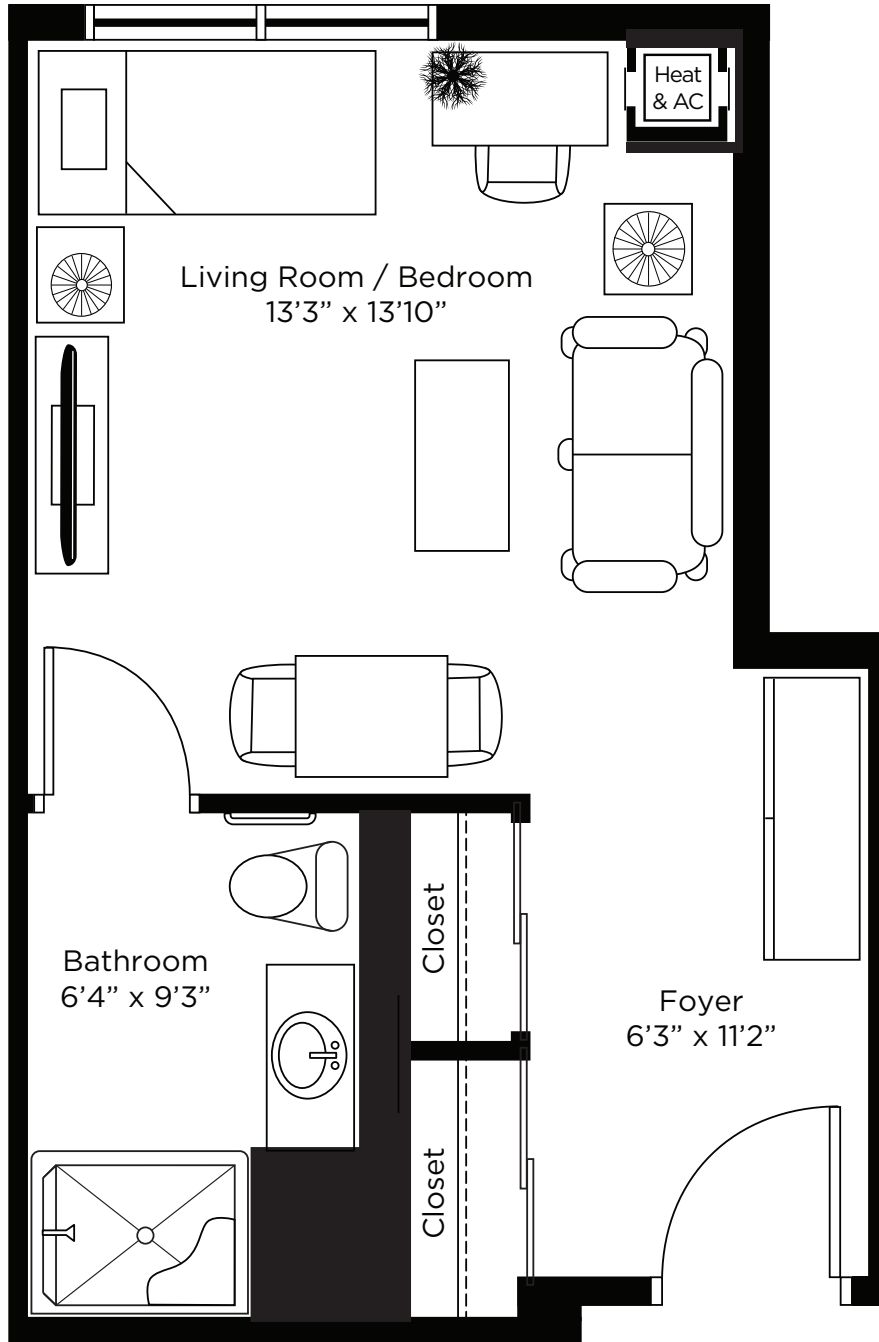

CHARTwell

ROCKCLIFFE

retirement residence

100 Island Lodge Road
Ottawa • **343-883-9901**

Suite Plans

STUDIO

**Assisted Living
(AL)**

ALL ILLUSTRATIONS ARE ARTIST'S CONCEPT PLANS AND SPECIFICATIONS MAY CHANGE WITHOUT NOTICE.
ACTUAL USABLE FLOOR SPACE MAY VARY FROM STATED FLOOR AREA. E & O.E.

ALL ILLUSTRATIONS ARE ARTIST'S CONCEPT PLANS AND SPECIFICATIONS MAY CHANGE WITHOUT NOTICE. ACTUAL USABLE FLOOR SPACE MAY VARY FROM STATED FLOOR AREA. E & O.E.

Studio Suite 202

Unit Plan P1
374 sq.ft.

ALL ILLUSTRATIONS ARE ARTIST'S CONCEPT PLANS AND SPECIFICATIONS MAY CHANGE WITHOUT NOTICE.
ACTUAL USABLE FLOOR SPACE MAY VARY FROM STATED FLOOR AREA. E & O.E.

Studio - Suite 204

Unit Plan P2
 367 sq.ft.

ALL ILLUSTRATIONS ARE ARTIST'S CONCEPT PLANS AND SPECIFICATIONS MAY CHANGE WITHOUT NOTICE. ACTUAL USABLE FLOOR SPACE MAY VARY FROM STATED FLOOR AREA. E & O.E.

Studio - Suite 205

Unit Plan R
300 sq.ft.

ALL ILLUSTRATIONS ARE ARTIST'S CONCEPT PLANS AND SPECIFICATIONS MAY CHANGE WITHOUT NOTICE.
ACTUAL USABLE FLOOR SPACE MAY VARY FROM STATED FLOOR AREA. E & O.E.

Studio - Suite 213