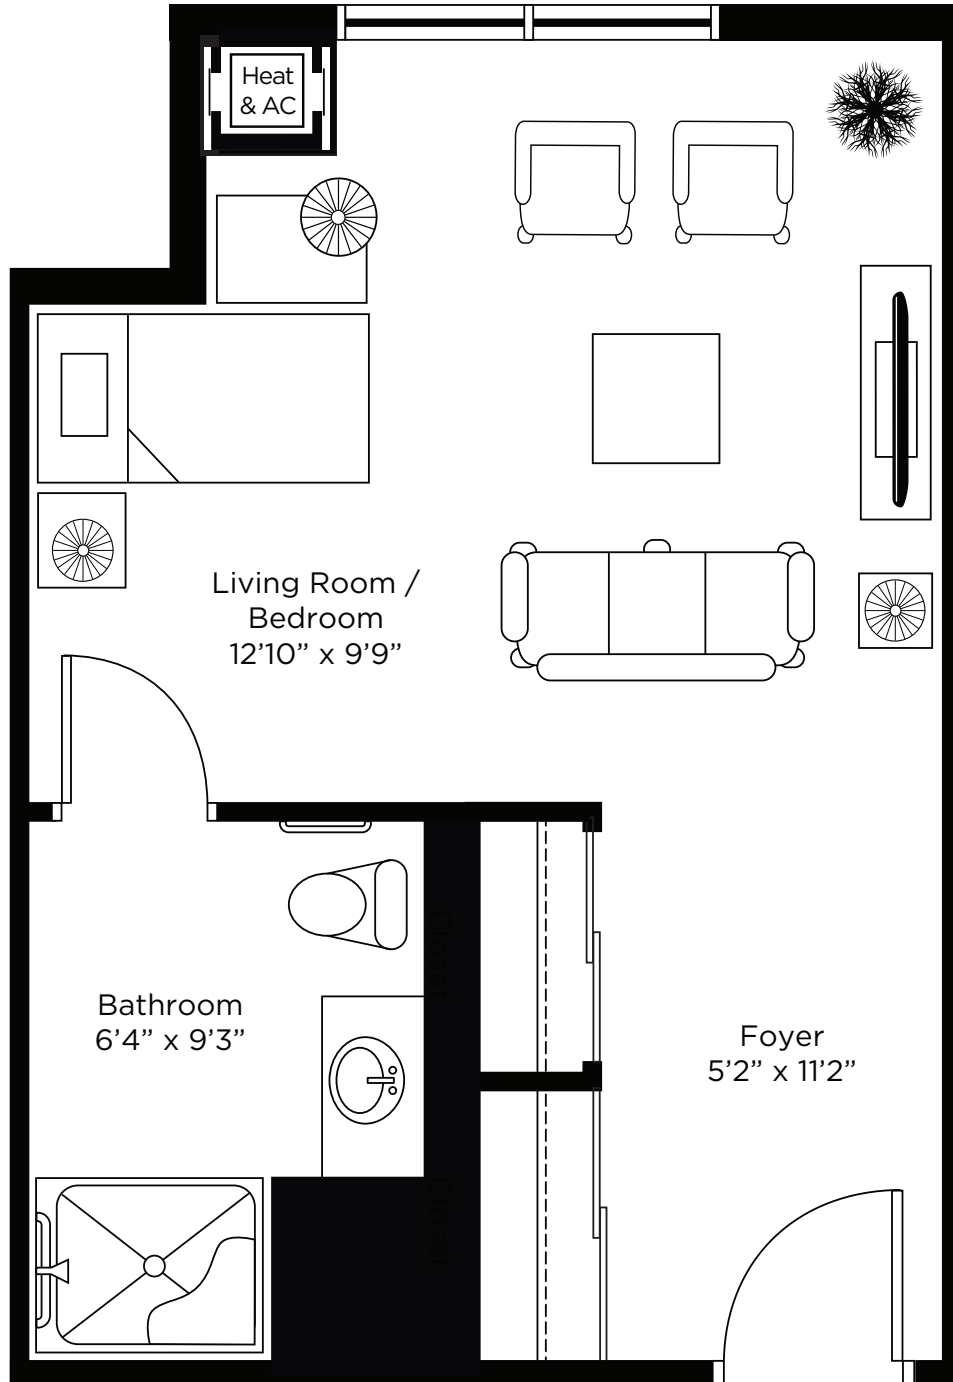

Studio - Suite 205

Unit Plan R
300 sq.ft.

ALL ILLUSTRATIONS ARE ARTIST'S CONCEPT PLANS AND SPECIFICATIONS MAY CHANGE WITHOUT NOTICE.
ACTUAL USABLE FLOOR SPACE MAY VARY FROM STATED FLOOR AREA. E & O.E.

Studio - Suite 213

Unit Plan P5
375 sq.ft.

ALL ILLUSTRATIONS ARE ARTIST'S CONCEPT PLANS AND SPECIFICATIONS MAY CHANGE WITHOUT NOTICE.
ACTUAL USABLE FLOOR SPACE MAY VARY FROM STATED FLOOR AREA. E & O.E.

Studio - Suite 214

Unit Plan W
432 sq.ft.

ALL ILLUSTRATIONS ARE ARTIST'S CONCEPT PLANS AND SPECIFICATIONS MAY CHANGE WITHOUT NOTICE.
ACTUAL USABLE FLOOR SPACE MAY VARY FROM STATED FLOOR AREA. E & O.E.

Studio - Suite 215

Unit Plan X
384 sq.ft.

ALL ILLUSTRATIONS ARE ARTIST'S CONCEPT PLANS AND SPECIFICATIONS MAY CHANGE WITHOUT NOTICE.
ACTUAL USABLE FLOOR SPACE MAY VARY FROM STATED FLOOR AREA. E & O.E.

Studio - Suite 217

Unit Plan K1
 452 sq.ft.

ALL ILLUSTRATIONS ARE ARTIST'S CONCEPT PLANS AND SPECIFICATIONS MAY CHANGE WITHOUT NOTICE. ACTUAL USABLE FLOOR SPACE MAY VARY FROM STATED FLOOR AREA. E & O.E.