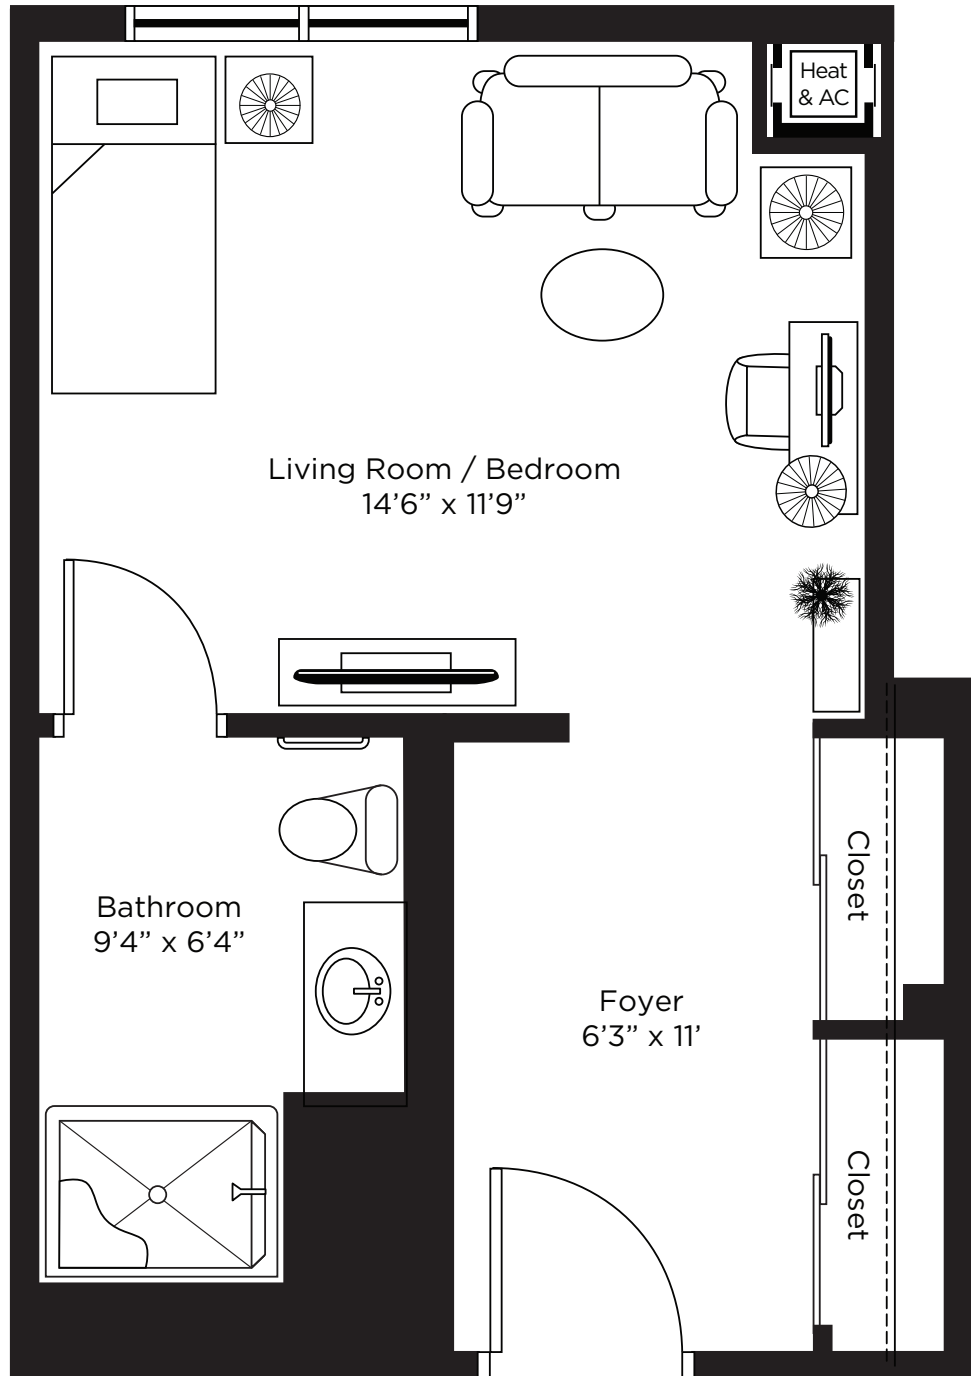

Studio - Suite 204

Unit Plan P2
 367 sq.ft.

ALL ILLUSTRATIONS ARE ARTIST'S CONCEPT PLANS AND SPECIFICATIONS MAY CHANGE WITHOUT NOTICE. ACTUAL USABLE FLOOR SPACE MAY VARY FROM STATED FLOOR AREA. E & O.E.

Studio - Suite 205

Unit Plan R
300 sq.ft.

ALL ILLUSTRATIONS ARE ARTIST'S CONCEPT PLANS AND SPECIFICATIONS MAY CHANGE WITHOUT NOTICE.
ACTUAL USABLE FLOOR SPACE MAY VARY FROM STATED FLOOR AREA. E & O.E.

Studio - Suite 213

Unit Plan P5
375 sq.ft.

ALL ILLUSTRATIONS ARE ARTIST'S CONCEPT PLANS AND SPECIFICATIONS MAY CHANGE WITHOUT NOTICE.
ACTUAL USABLE FLOOR SPACE MAY VARY FROM STATED FLOOR AREA. E & O.E.

Studio - Suite 214

Unit Plan W
432 sq.ft.

ALL ILLUSTRATIONS ARE ARTIST'S CONCEPT PLANS AND SPECIFICATIONS MAY CHANGE WITHOUT NOTICE.
ACTUAL USABLE FLOOR SPACE MAY VARY FROM STATED FLOOR AREA. E & O.E.

Studio - Suite 215

Unit Plan X
384 sq.ft.

ALL ILLUSTRATIONS ARE ARTIST'S CONCEPT PLANS AND SPECIFICATIONS MAY CHANGE WITHOUT NOTICE.
ACTUAL USABLE FLOOR SPACE MAY VARY FROM STATED FLOOR AREA. E & O.E.