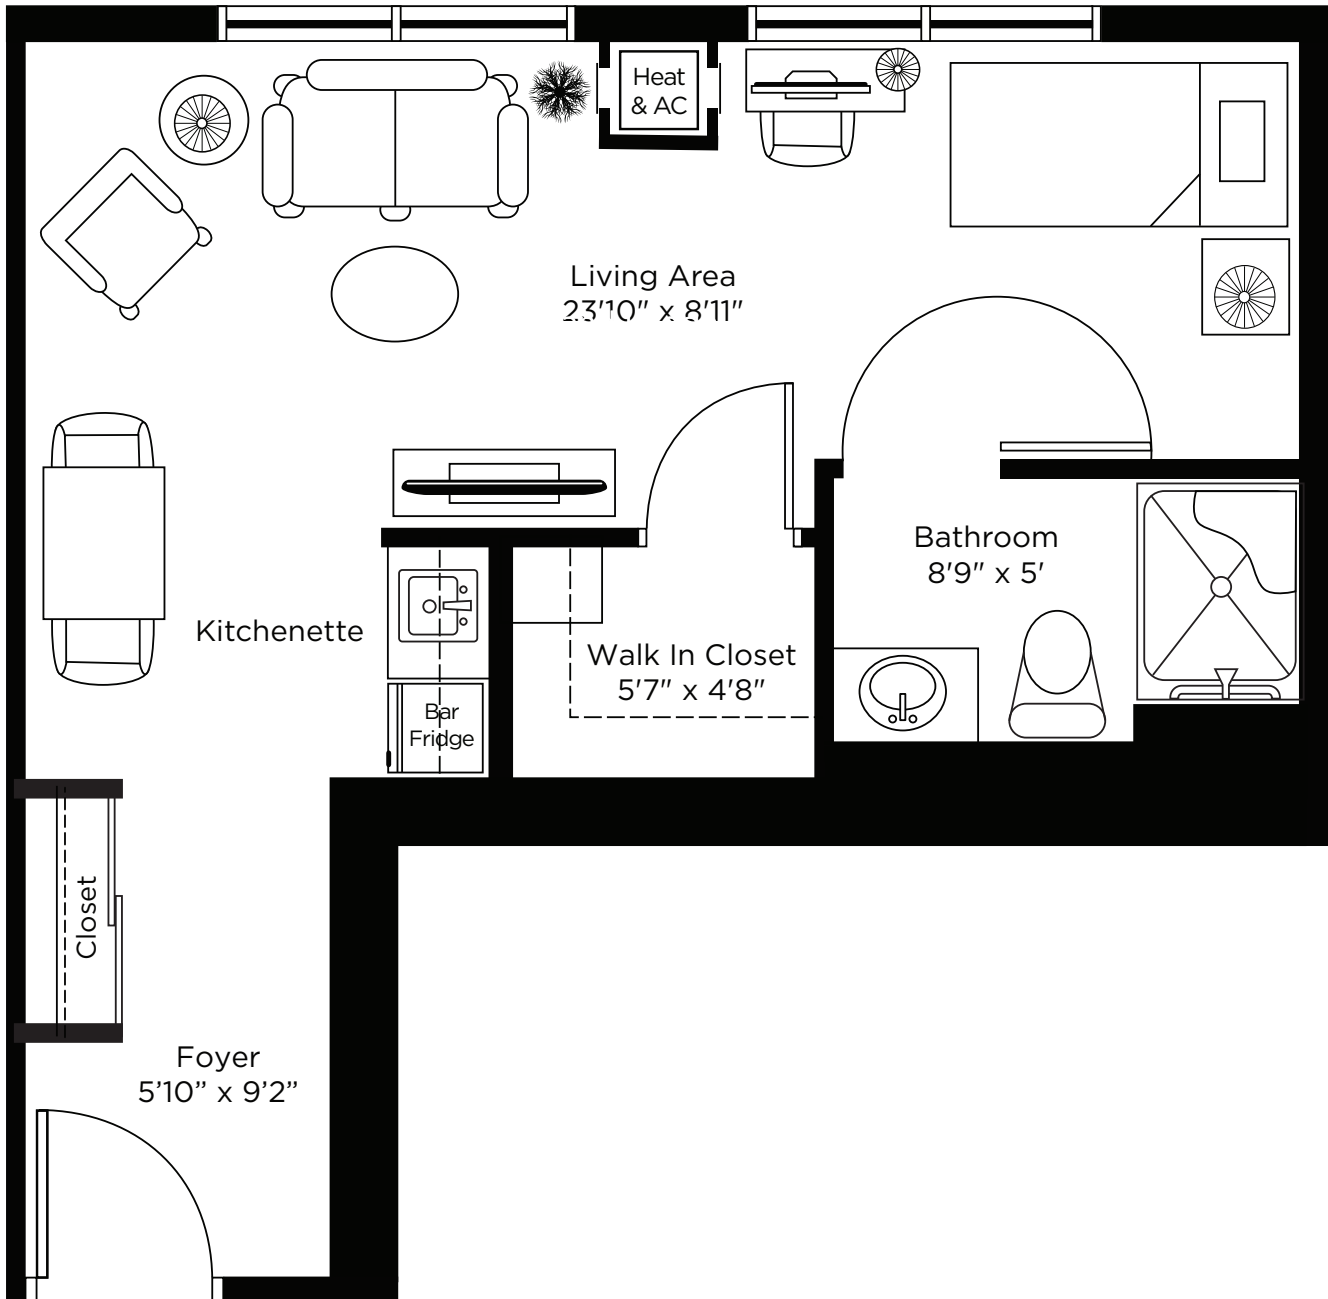

Studio - Suite 205

Unit Plan R
300 sq.ft.

ALL ILLUSTRATIONS ARE ARTIST'S CONCEPT PLANS AND SPECIFICATIONS MAY CHANGE WITHOUT NOTICE.
ACTUAL USABLE FLOOR SPACE MAY VARY FROM STATED FLOOR AREA. E & O.E.

Studio - Suite 213

Unit Plan P5
375 sq.ft.

ALL ILLUSTRATIONS ARE ARTIST'S CONCEPT PLANS AND SPECIFICATIONS MAY CHANGE WITHOUT NOTICE.
ACTUAL USABLE FLOOR SPACE MAY VARY FROM STATED FLOOR AREA. E & O.E.

Studio - Suite 214

Unit Plan W
432 sq.ft.

ALL ILLUSTRATIONS ARE ARTIST'S CONCEPT PLANS AND SPECIFICATIONS MAY CHANGE WITHOUT NOTICE.
ACTUAL USABLE FLOOR SPACE MAY VARY FROM STATED FLOOR AREA. E & O.E.

Studio - Suite 215

Unit Plan X
384 sq.ft.

ALL ILLUSTRATIONS ARE ARTIST'S CONCEPT PLANS AND SPECIFICATIONS MAY CHANGE WITHOUT NOTICE.
ACTUAL USABLE FLOOR SPACE MAY VARY FROM STATED FLOOR AREA. E & O.E.

Studio - Suite 217

Unit Plan K1
 452 sq.ft.

ALL ILLUSTRATIONS ARE ARTIST'S CONCEPT PLANS AND SPECIFICATIONS MAY CHANGE WITHOUT NOTICE. ACTUAL USABLE FLOOR SPACE MAY VARY FROM STATED FLOOR AREA. E & O.E.