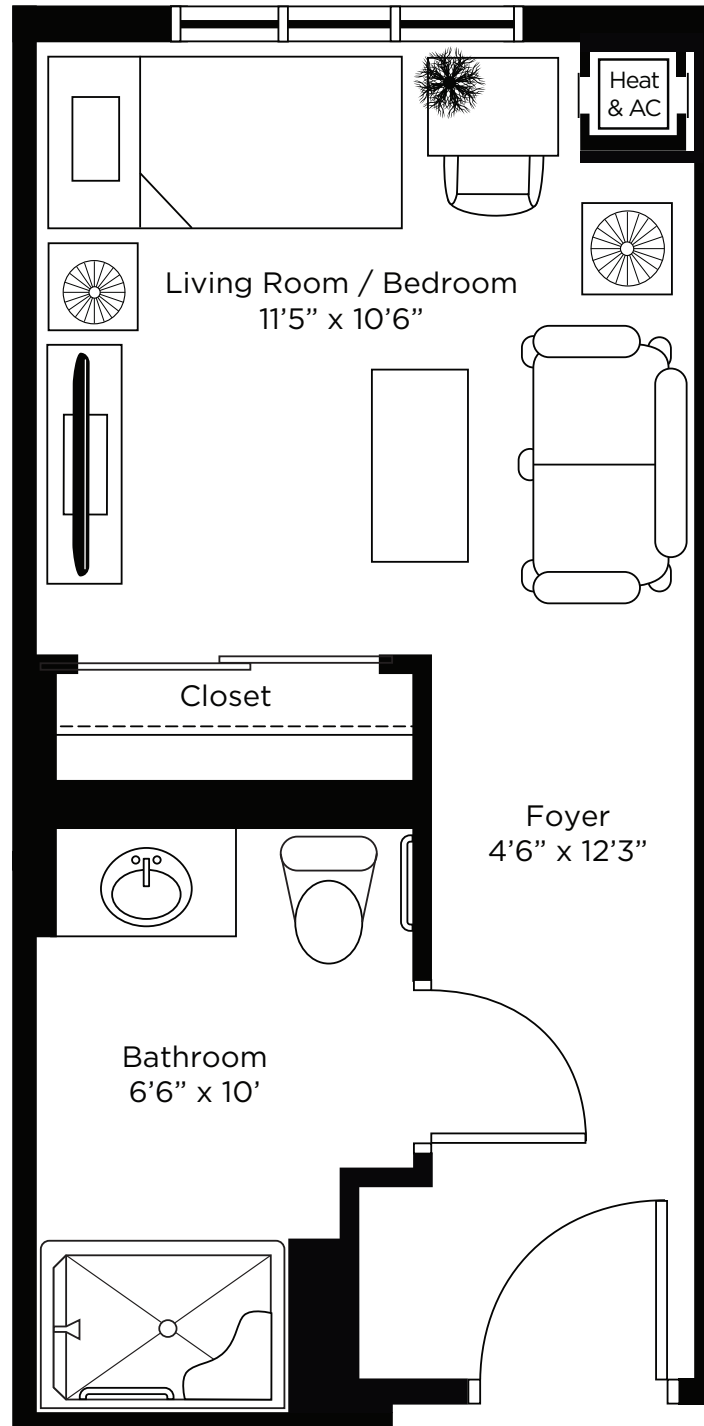

ALL ILLUSTRATIONS ARE ARTIST'S CONCEPT PLANS AND SPECIFICATIONS MAY CHANGE WITHOUT NOTICE. ACTUAL USABLE FLOOR SPACE MAY VARY FROM STATED FLOOR AREA. E & O.E.

Studio Suite 202

Unit Plan P1
374 sq.ft.

ALL ILLUSTRATIONS ARE ARTIST'S CONCEPT PLANS AND SPECIFICATIONS MAY CHANGE WITHOUT NOTICE.
ACTUAL USABLE FLOOR SPACE MAY VARY FROM STATED FLOOR AREA. E & O.E.

Studio - Suite 204

Unit Plan P2
 367 sq.ft.

ALL ILLUSTRATIONS ARE ARTIST'S CONCEPT PLANS AND SPECIFICATIONS MAY CHANGE WITHOUT NOTICE. ACTUAL USABLE FLOOR SPACE MAY VARY FROM STATED FLOOR AREA. E & O.E.

Studio - Suite 205

Unit Plan R
300 sq.ft.

ALL ILLUSTRATIONS ARE ARTIST'S CONCEPT PLANS AND SPECIFICATIONS MAY CHANGE WITHOUT NOTICE.
ACTUAL USABLE FLOOR SPACE MAY VARY FROM STATED FLOOR AREA. E & O.E.

Studio - Suite 213

Unit Plan P5
375 sq.ft.

ALL ILLUSTRATIONS ARE ARTIST'S CONCEPT PLANS AND SPECIFICATIONS MAY CHANGE WITHOUT NOTICE.
ACTUAL USABLE FLOOR SPACE MAY VARY FROM STATED FLOOR AREA. E & O.E.

Studio - Suite 214

Unit Plan W
432 sq.ft.