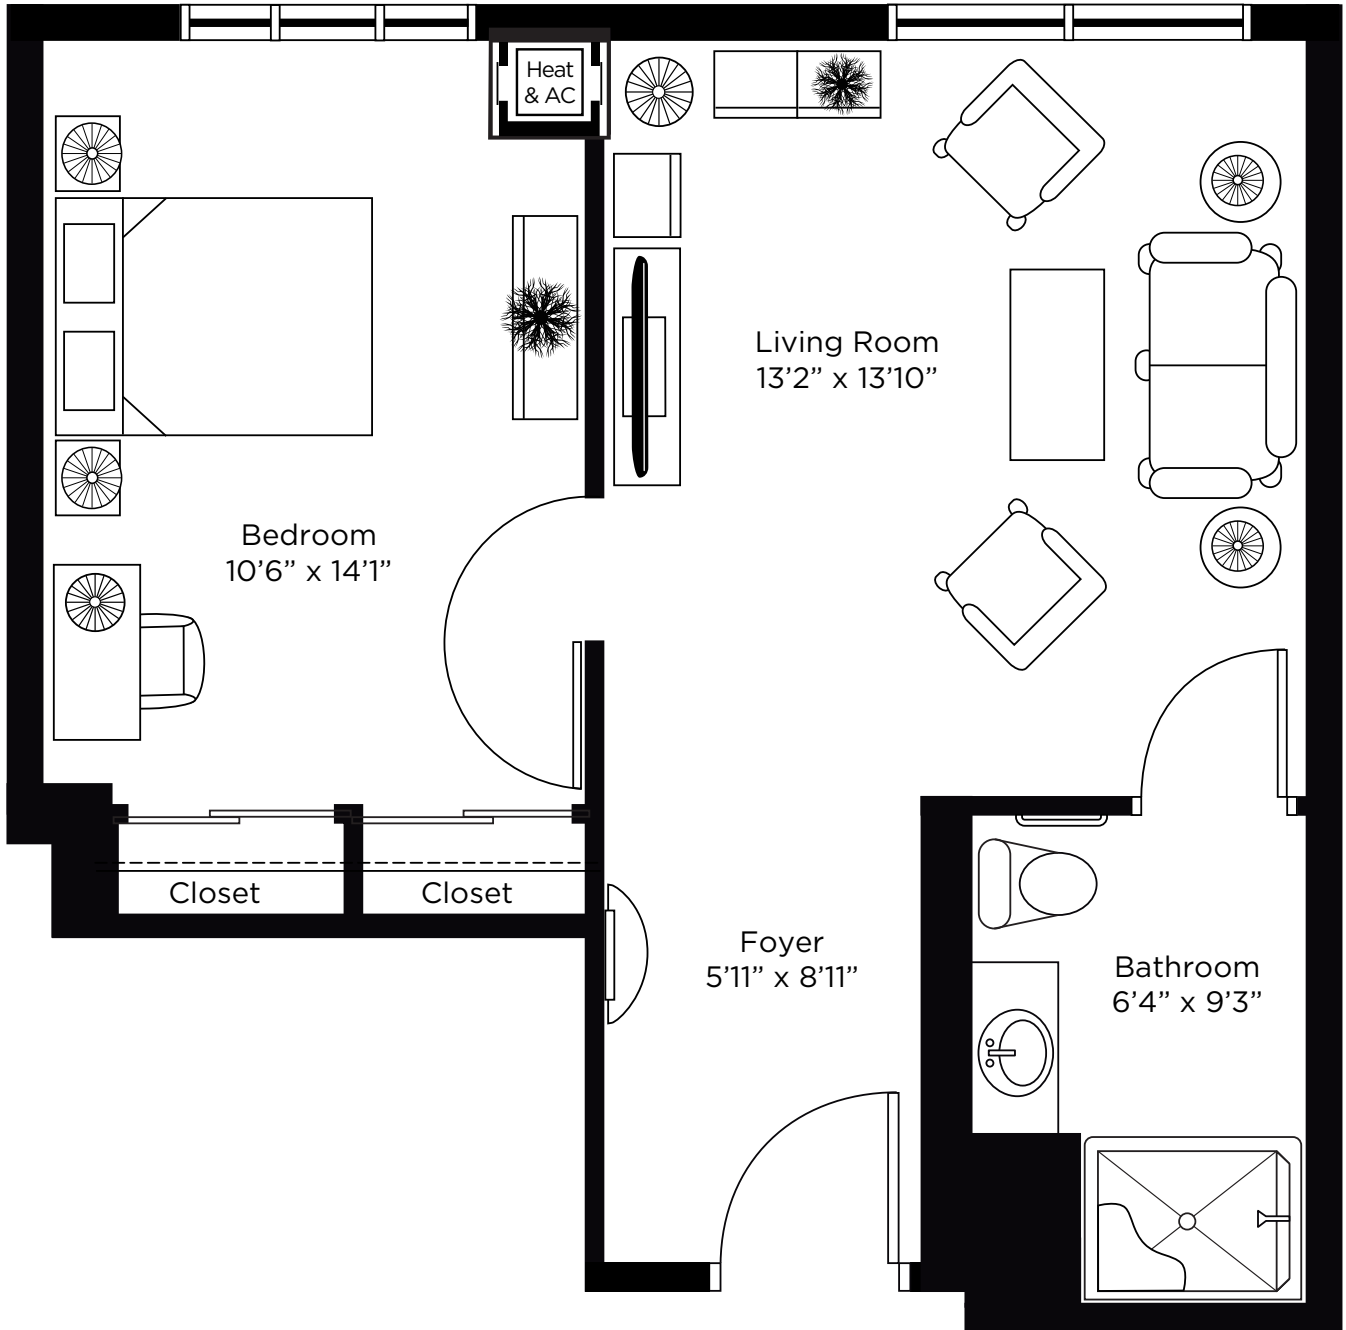

CHARTwell

ROCKCLIFFE

retirement residence

100 Island Lodge Road
Ottawa • **343-883-9901**

Suite Plans

STUDIO

**Assisted Living
(AL)**

ALL ILLUSTRATIONS ARE ARTIST'S CONCEPT PLANS AND SPECIFICATIONS MAY CHANGE WITHOUT NOTICE.
ACTUAL USABLE FLOOR SPACE MAY VARY FROM STATED FLOOR AREA. E & O.E.

ALL ILLUSTRATIONS ARE ARTIST'S CONCEPT PLANS AND SPECIFICATIONS MAY CHANGE WITHOUT NOTICE. ACTUAL USABLE FLOOR SPACE MAY VARY FROM STATED FLOOR AREA. E & O.E.

Studio Suite 202

Unit Plan P1
374 sq.ft.

ALL ILLUSTRATIONS ARE ARTIST'S CONCEPT PLANS AND SPECIFICATIONS MAY CHANGE WITHOUT NOTICE.
ACTUAL USABLE FLOOR SPACE MAY VARY FROM STATED FLOOR AREA. E & O.E.

Studio - Suite 204

Unit Plan P2
 367 sq.ft.

ALL ILLUSTRATIONS ARE ARTIST'S CONCEPT PLANS AND SPECIFICATIONS MAY CHANGE WITHOUT NOTICE. ACTUAL USABLE FLOOR SPACE MAY VARY FROM STATED FLOOR AREA. E & O.E.

Studio - Suite 205

Unit Plan R
300 sq.ft.

ALL ILLUSTRATIONS ARE ARTIST'S CONCEPT PLANS AND SPECIFICATIONS MAY CHANGE WITHOUT NOTICE.
ACTUAL USABLE FLOOR SPACE MAY VARY FROM STATED FLOOR AREA. E & O.E.

Studio - Suite 213