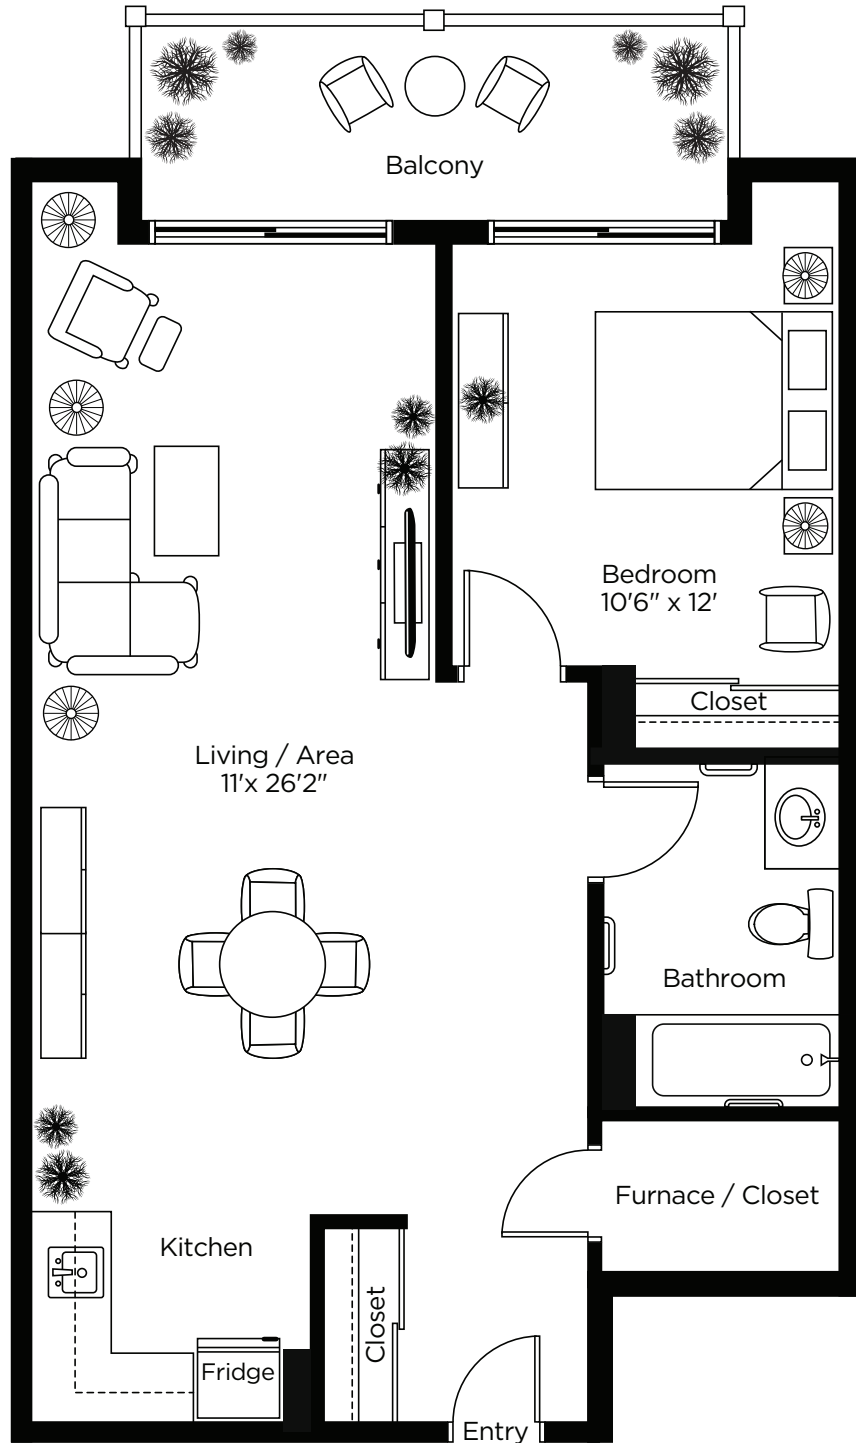

CHARTwell

STILLWATER
CREEK

retirement residence

2018 Robertson Road
Nepean • **613-366-6161**

Suite Plans

ONE BEDROOM

ALL ILLUSTRATIONS ARE ARTIST'S CONCEPT PLANS AND SPECIFICATIONS MAY CHANGE WITHOUT NOTICE.
ACTUAL USABLE FLOOR SPACE MAY VARY FROM STATED FLOOR AREA. E & O.E.

Franklin

One Bedroom

712 sq.ft

ALL ILLUSTRATIONS ARE ARTIST'S CONCEPT PLANS AND SPECIFICATIONS MAY CHANGE WITHOUT NOTICE.
ACTUAL USABLE FLOOR SPACE MAY VARY FROM STATED FLOOR AREA. E & O.E.

Nepean One Bedroom

616 sq.ft

ALL ILLUSTRATIONS ARE ARTIST'S CONCEPT PLANS AND SPECIFICATIONS MAY CHANGE WITHOUT NOTICE.
ACTUAL USABLE FLOOR SPACE MAY VARY FROM STATED FLOOR AREA. E & O.E.

Richmond One Bedroom

594 sq.ft