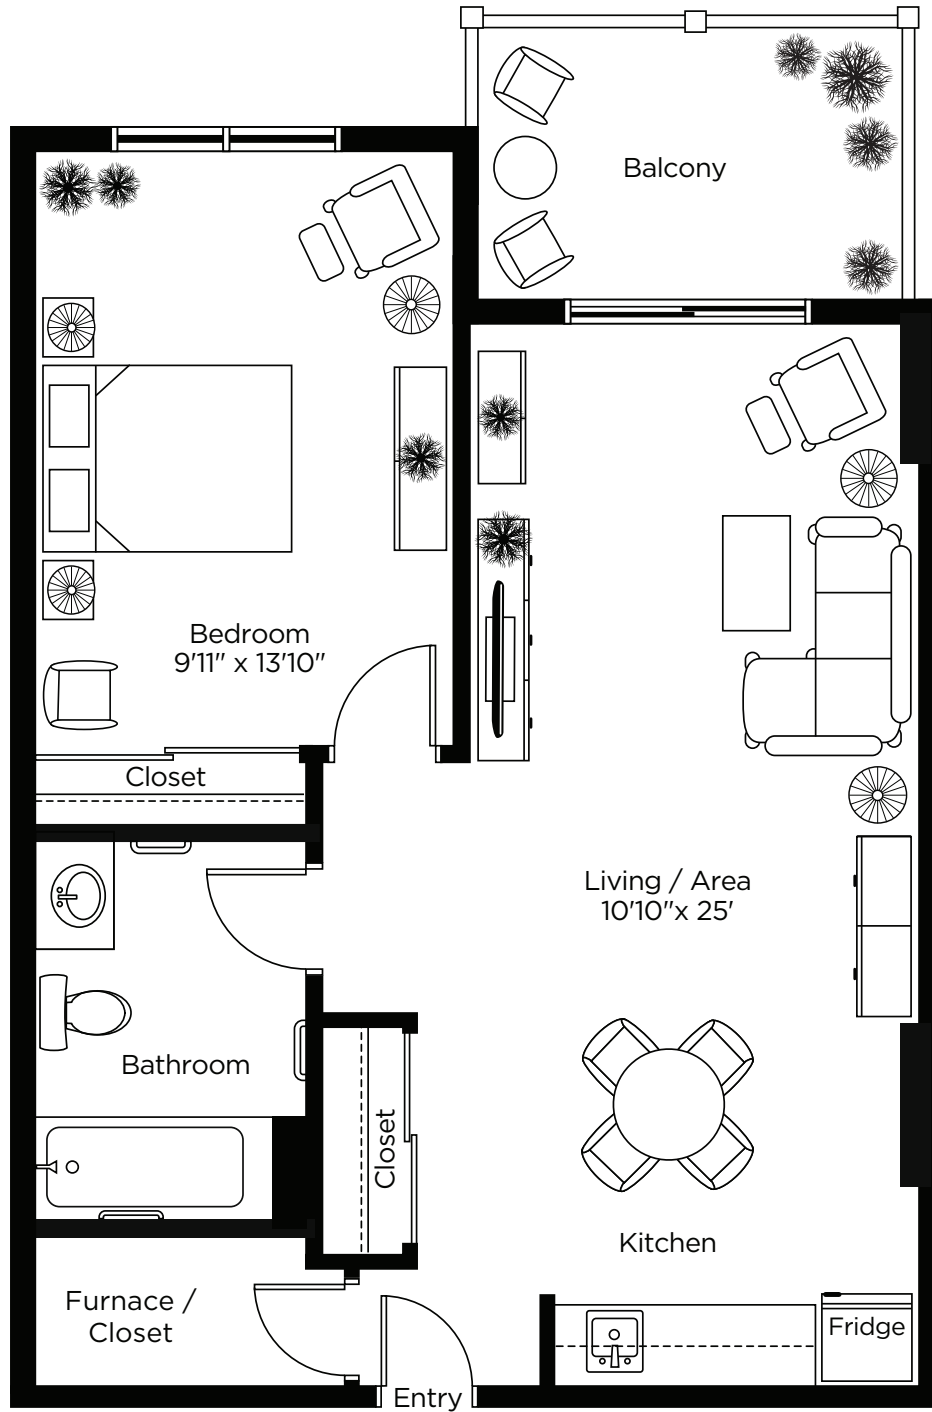

CHARTwell

STILLWATER
CREEK

retirement residence

2018 Robertson Road
Nepean • **613-366-6161**

Suite Plans

ONE BEDROOM

ALL ILLUSTRATIONS ARE ARTIST'S CONCEPT PLANS AND SPECIFICATIONS MAY CHANGE WITHOUT NOTICE.
ACTUAL USABLE FLOOR SPACE MAY VARY FROM STATED FLOOR AREA. E & O.E.

Franklin

One Bedroom

712 sq.ft

ALL ILLUSTRATIONS ARE ARTIST'S CONCEPT PLANS AND SPECIFICATIONS MAY CHANGE WITHOUT NOTICE.
ACTUAL USABLE FLOOR SPACE MAY VARY FROM STATED FLOOR AREA. E & O.E.

Nepean One Bedroom

616 sq.ft

ALL ILLUSTRATIONS ARE ARTIST'S CONCEPT PLANS AND SPECIFICATIONS MAY CHANGE WITHOUT NOTICE.
ACTUAL USABLE FLOOR SPACE MAY VARY FROM STATED FLOOR AREA. E & O.E.

Richmond One Bedroom

594 sq.ft