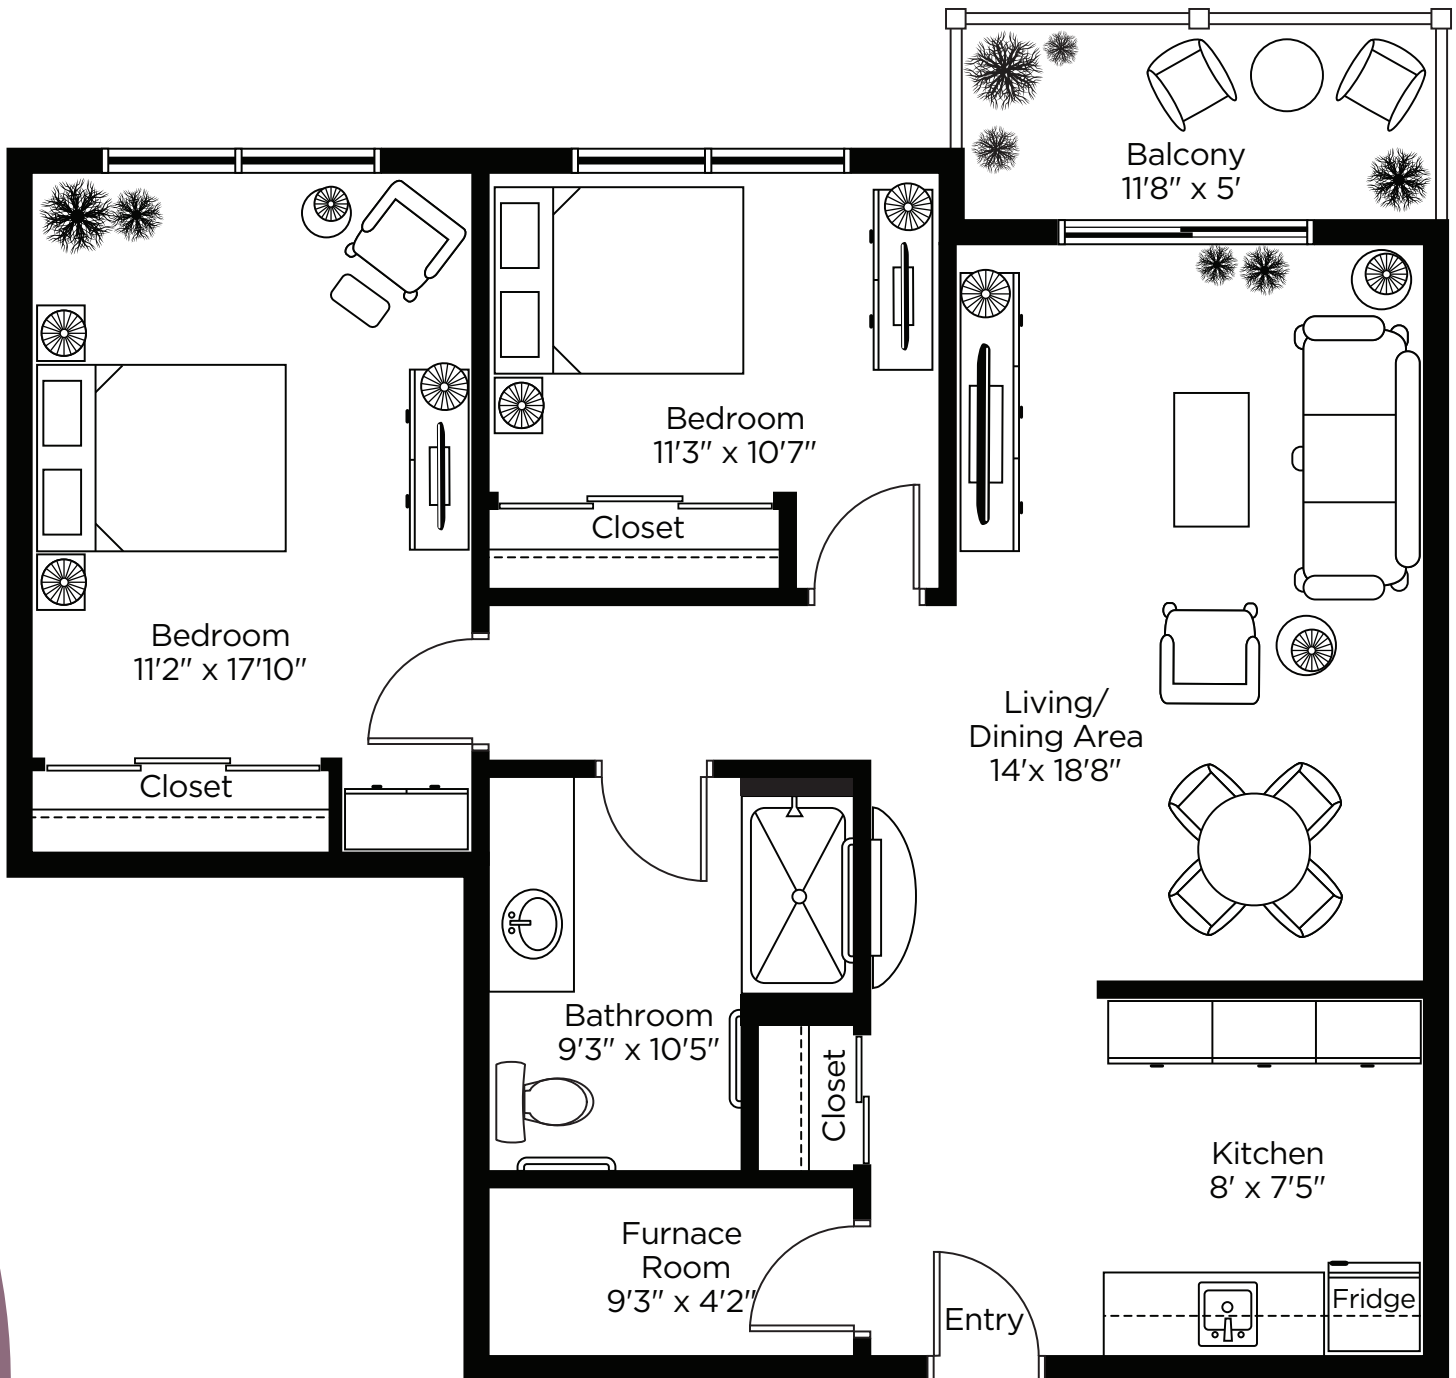

CHARTwell

STILLWATER
CREEK

retirement residence

2018 Robertson Road
Nepean • **613-366-6161**

Suite Plans

TWO BEDROOM

ALL ILLUSTRATIONS ARE ARTIST'S CONCEPT PLANS AND SPECIFICATIONS MAY CHANGE WITHOUT NOTICE.
ACTUAL USABLE FLOOR SPACE MAY VARY FROM STATED FLOOR AREA. E & O.E.

Westcliffe Two Bedroom

1160 sq.ft

ALL ILLUSTRATIONS ARE ARTIST'S CONCEPT PLANS AND SPECIFICATIONS MAY CHANGE WITHOUT NOTICE. ACTUAL USABLE FLOOR SPACE MAY VARY FROM STATED FLOOR AREA. E & O.E.